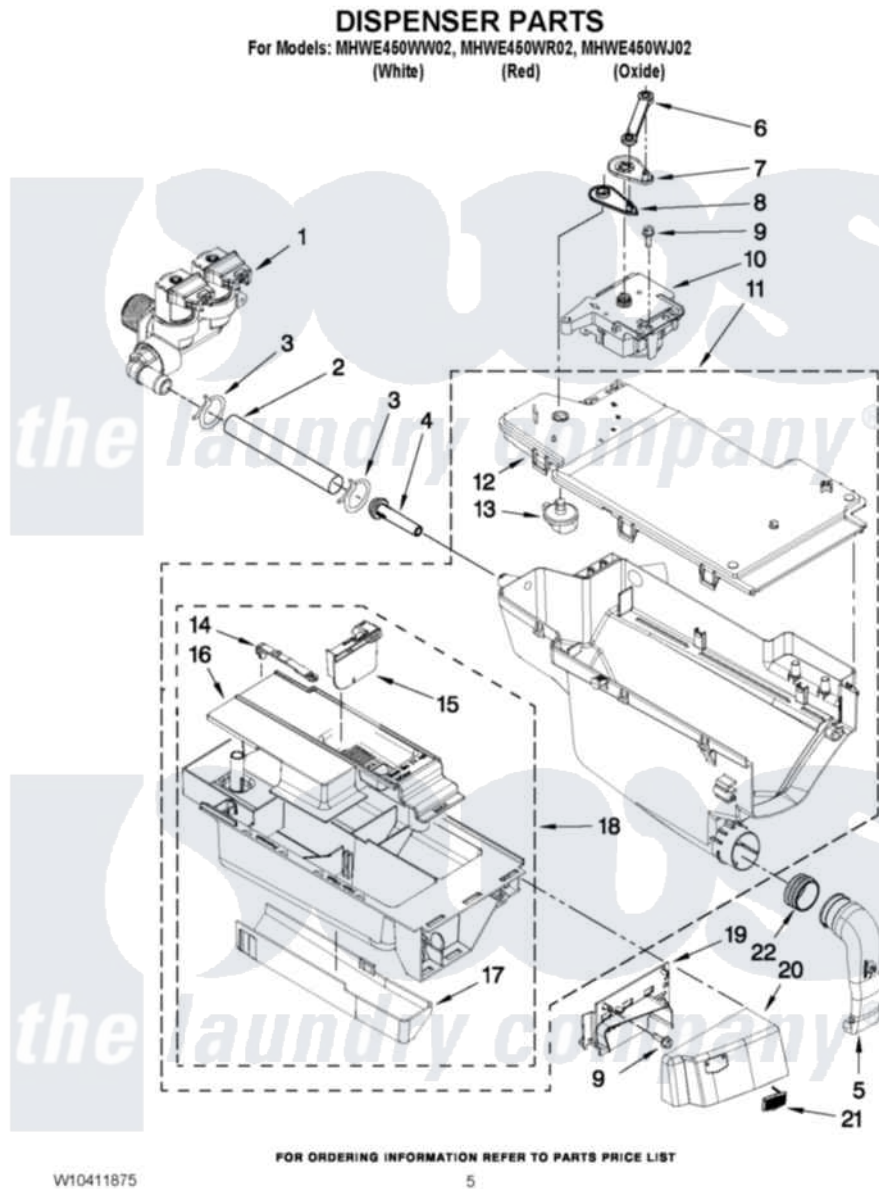

Maytag MHWE450WJ02 04 - DISPENSER PARTS

Maytag [Residential Maytag MHWE450WJ02 Washer Parts](#) Parts Diagram 04 - DISPENSER PARTS
Click on the part number to view part

Item	Original Part Number	Replaced By	Status	Part Description
1	W10289387			Valve, Water Inlet
2	W10291582			Hose, Inlet Valve To Dispenser
3	8181751	489503		Clamp
4	8183181			Nozzle, Inlet
5	8181718			Tube, Dispenser To Bellow
6	8183183			Lever, Water Distribution
7	8183184			Cam, Actuator
8	W10161052			Lever, Water Distribution
9	8181661			Screw, Actuator
10	W10352973			Actuator
11	W10157886			Dispenser, Complete
12	W10164400			Plate, Distribution
13	8181712			Nozzle, Distribution
14	8181721			Hook, Drawer
15	W10121596			Separator, With Selection Slider

16	W10121598		Syphon, Bleach/Softener
17	8183179		Cover, Detergent Drawer
18	8183173		Drawer, Detergent
19	W10248111		Bracket, Handle Fixation
"	W10289412		Bracket, Handle Fixation
"	W10289408		Bracket, Handle Fixation
20	W10283504	W10283508	Handle
"	W10283505	W10283509	Handle
"	W10283506	W10283510	Handle
21	W10248108	W10177245	Medallion
22	8181747		Seal