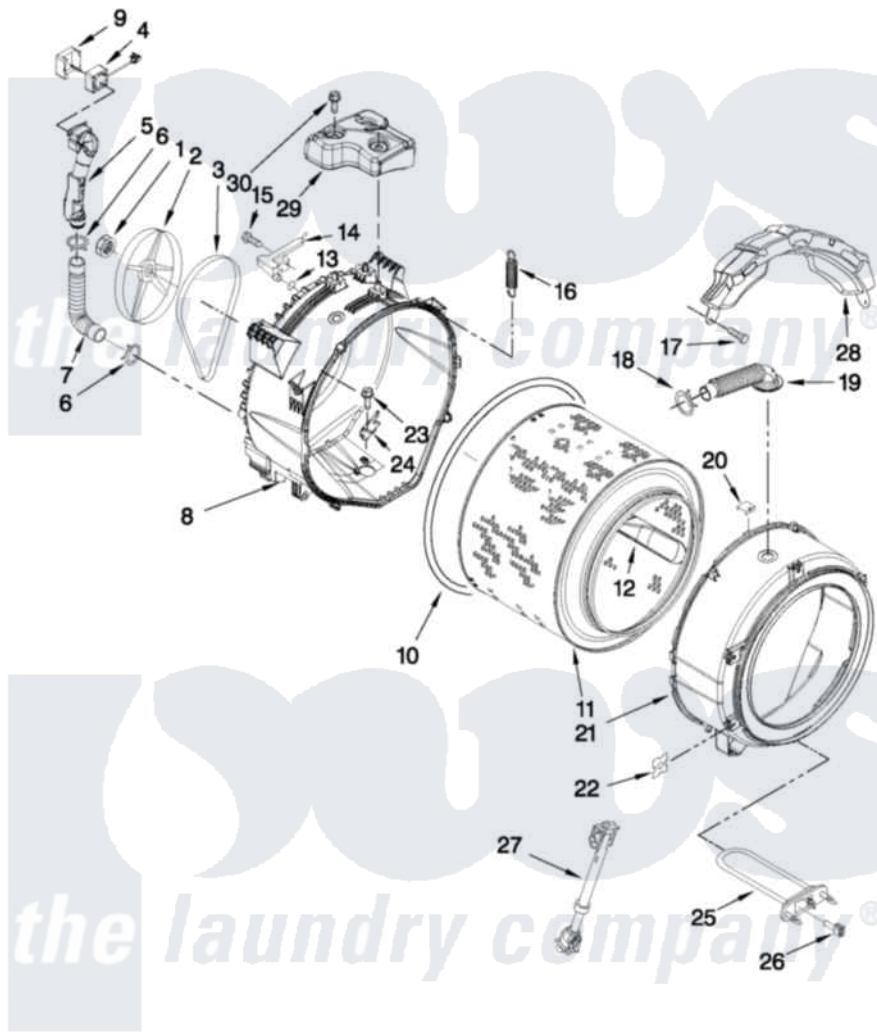

Maytag MHWE450WJ02 05 - TUB AND BASKET PARTS

TUB AND BASKET PARTS

For Models: MHWE450WW02, MHWE450WR02, MHWE450WJ02
(White) (Red) (Oxide)

W10411875

FOR ORDERING INFORMATION REFER TO PARTS PRICE LIST

7

[Maytag Residential Maytag MHWE450WJ02 Washer Parts](#) Parts Diagram 05 - TUB AND BASKET PARTS
Click on the part number to view part

Item	Original Part Number	Replaced By	Status	Part Description
1	W10283361			Nut, Pulley
2	8182650			Pulley
3	W10248068	W10388418		Belt
4	W10283362			Fan, Active Ventilation
5	W10283513			Pipe, Ventilation
6	W10208156			Clamp
7	8181743			Hose, Exhaust
8	W10283358	W10290562		Tub-Outer
9	W10283366			Support, Ventilation Fan
10	8181673			Gasket, Tub
11	W10283352			Basket, Complete
12	W10283356			Baffle, Tub
13	W10250553			O-Ring, Air Trap
14	8181731			Airtrap
15	8181785			Screw
16	8182814			Spring, Suspension

17	8181647	W10182109	Screw-Kit
18	8181742	3367052	Clamp, Hose
19	8183187	8540015	Hose, Exhaust
20	8181667	8540092	Clamp, Tub
21	8182312	285981	Tub-Outer
22	8182512		Nut, Push-In
23	8182214		Screw
24	W10250572		Baffle, Tub
25	8182666		Element, Heating
26	8181705		Ntc
27	8182812		Shock Absorber
28	W10326457		Counterweight, Front
29	W10326456		Counterweight, Rear
30	W10283359		Screw, Rear Counterweight