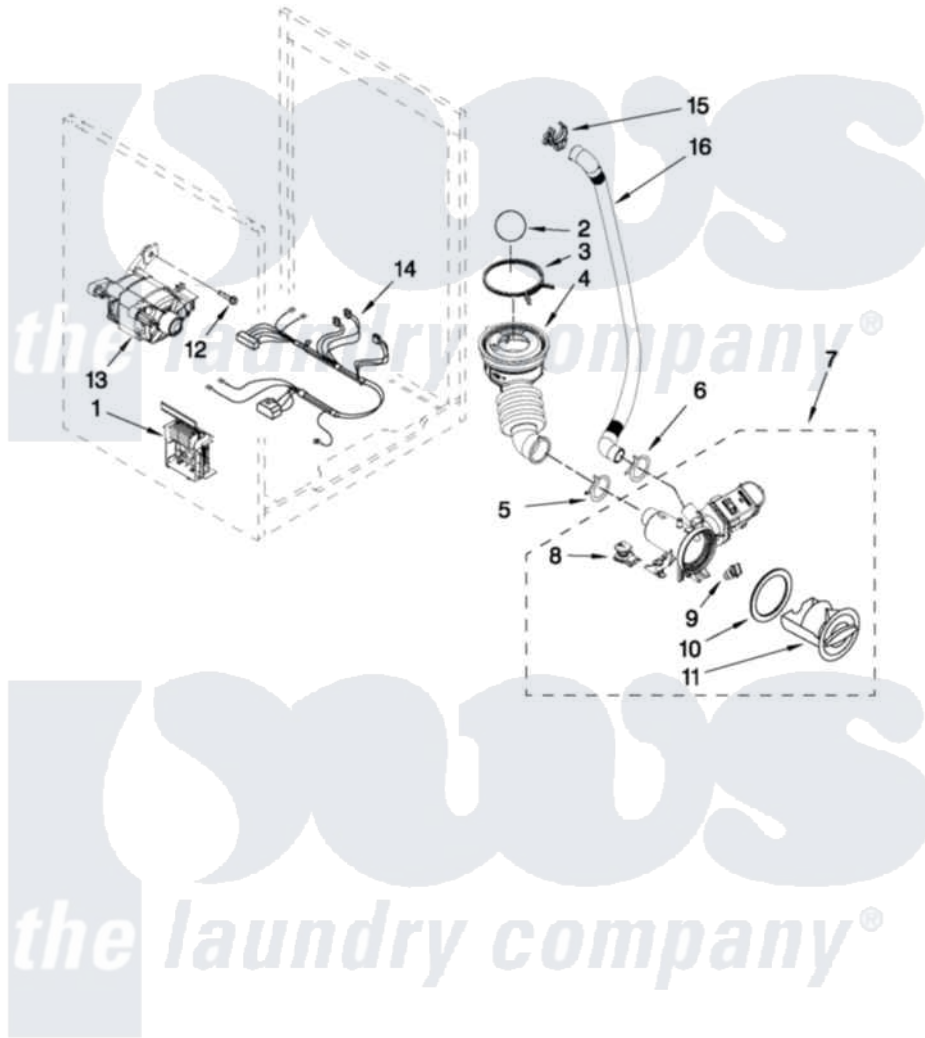

Maytag MHWE450WJ02 06 - PUMP AND MOTOR PARTS

PUMP AND MOTOR PARTS

For Models: MHWE450WW02, MHWE450WR02, MHWE450WJ02
(White) (Red) (Oxide)

W10411875

FOR ORDERING INFORMATION REFER TO PARTS PRICE LIST

9

Maytag [Residential Maytag MHWE450WJ02 Washer Parts](#) Parts Diagram 06 - PUMP AND MOTOR PARTS
Click on the part number to view part

Item	Original Part Number	Replaced By	Status	Part Description
1	8183196			Motor Control Unit
2	W10121657			Ball
3	8181734	696392		Hose Clamp
4	8181732			Hose, Tub To Pump
5	8181753	285655		Clamp, Hose
6	8181752	3367052		Clamp, Hose
7	8182821	280187		Pump-Water
8	W10338326			Grommet, Damper
9	8182816			Grommet, Damper
10	8181736			Seal, Filter Cap
11	8183027			Cap, Filter
12	W10128585			Bolt, Motor
13	8182793			Motor, Drive
14	W10189680			Harness, Motor
15	8182209			Retainer, Drain Hose
16	8181740	W10003250		Hose, Drain-Inner