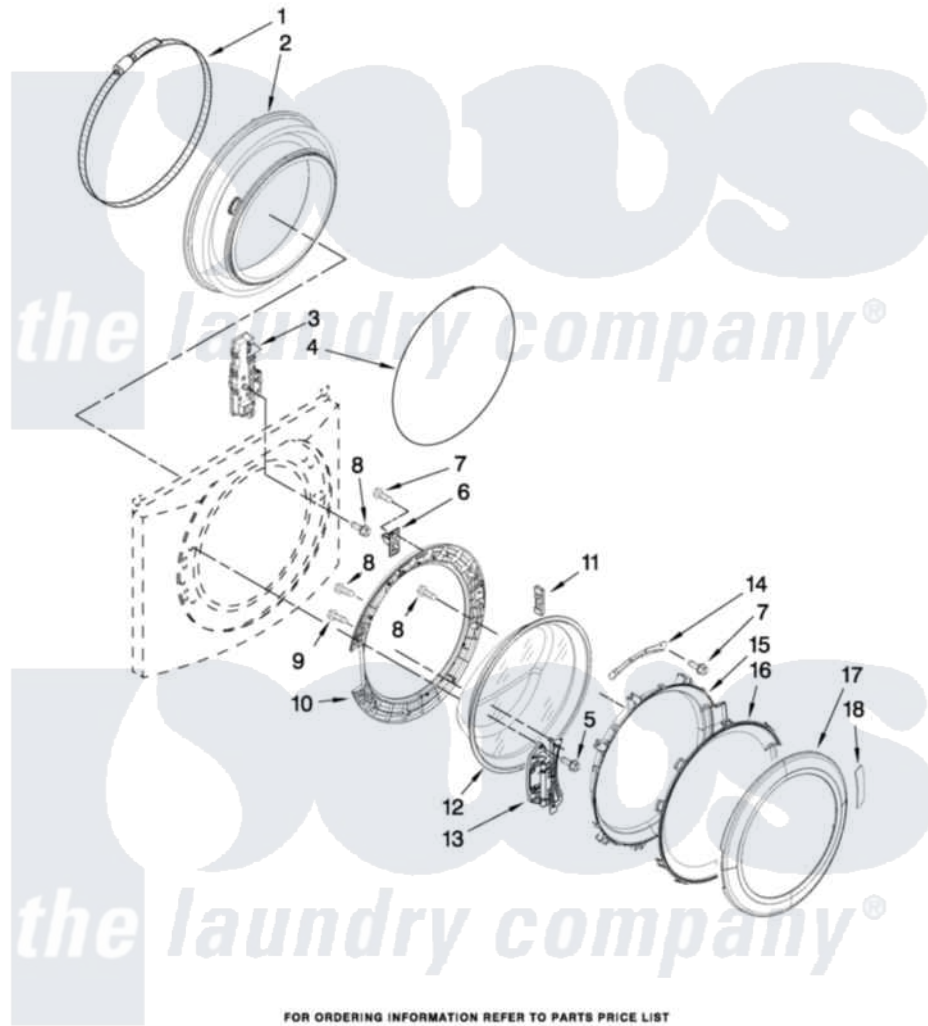

Maytag MHWE450WR00 02 - DOOR AND LATCH PARTS

DOOR AND LATCH PARTS

For Models: MHWE450WW00, MHWE450WR00, MHWE450WJ00
(White) (Red) (Oxide)

W10282010

FOR ORDERING INFORMATION REFER TO PARTS PRICE LIST

3

Maytag [Residential Maytag MHWE450WR00 Washer Parts](#) Parts Diagram 02 - DOOR AND LATCH PARTS
Click on the part number to view part

Item	Original Part Number	Replaced By	Status	Part Description
1	8182210			Clamp, Bellow
2	8182119			Bellow
3	8183270			Lock, Door
4	8182211			Clamp, Bellow To Front Panel
5	8181760	8540725		Screw
6	8183198	W10217552		Hook, Door
7	8181758	8182214		Screw
8	8181661			Screw, Actuator
9	8181660			Screw
10	8183195			Frame, Door Back Support
11	8181659	W10128586		Clamp, Glass Support
12	8181655			Glass, Door
13	8183202			Hinge, Door
14	W10295703			Clamp, Glass
15	8183256			Frame, Door Front Support
16	W10248071	W10153278		Screen, Door