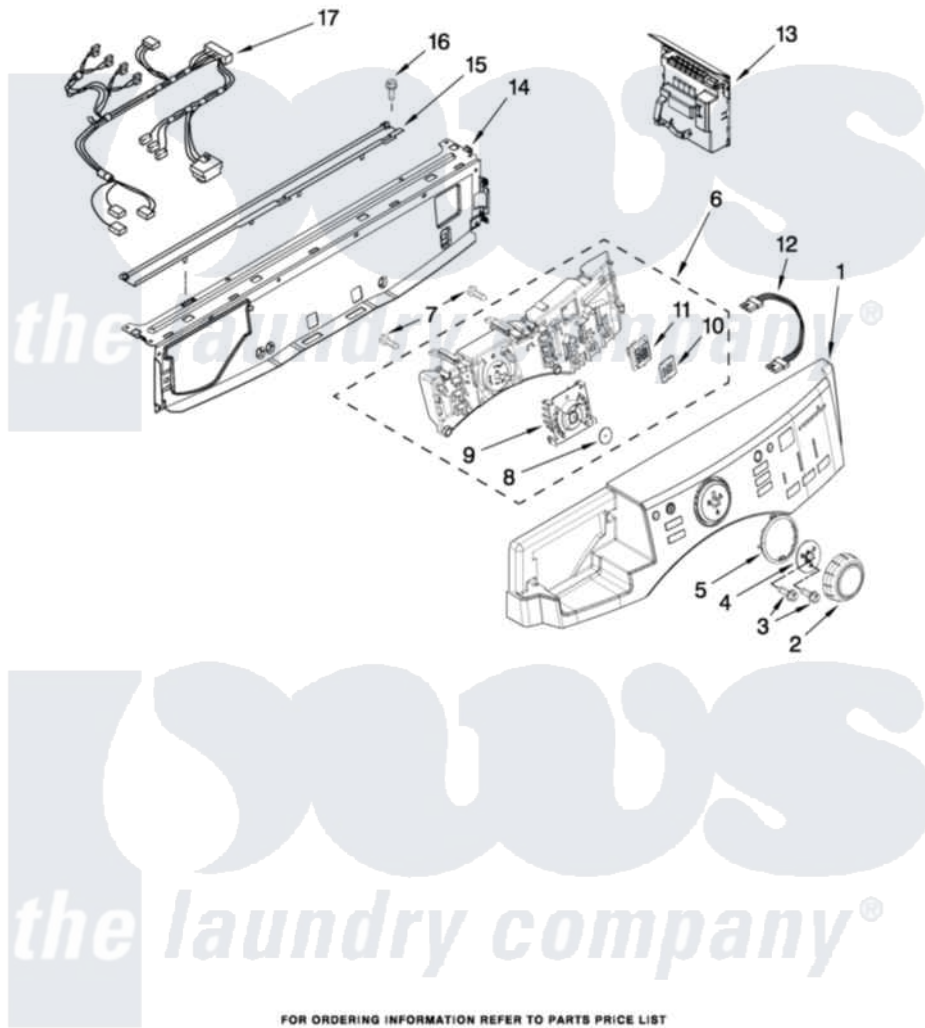

Maytag MHWE450WR00 03 - CONTROL PANEL PARTS

CONTROL PANEL PARTS

For Models: MHWE450WW00 (White), MHWE450WR00 (Red), MHWE450WJ00 (Oxide)

FOR ORDERING INFORMATION REFER TO PARTS PRICE LIST

4

W10282010

[Maytag Residential Maytag MHWE450WR00 Washer Parts](#) Parts Diagram 03 - CONTROL PANEL PARTS
 Click on the part number to view part

Item	Original Part Number	Replaced By	Status	Part Description
1	W10283496			Panel-Control
"	W10283497			Panel-Control
"	W10283499			Panel-Control
2	W10248116	W10164576		Knob, Assembly
3	8181758	8182214		Screw
4	W10248117	W10172298		Bushing, Knob
5	W10248122			Light Guide, Cycle
6	W10283493			User Interface
7	8181661			Screw, Actuator
8	W10248120	8572039		Seal, User Interface
9	W10248121			Light Guide- Cycle, Internal
10	W10248118			Foil-Display
11	W10248119			Light Guide- Display
12	W10283465			Harness, Wiring
13	W10283511			Microcomputer, Machine Control
14	8183203	W10059240		Brace, Front Top

15 [8183204](#)

Channel, Water

16 8181756

[488729](#)

Screw

17 [W10283495](#)

Harness, Wiring