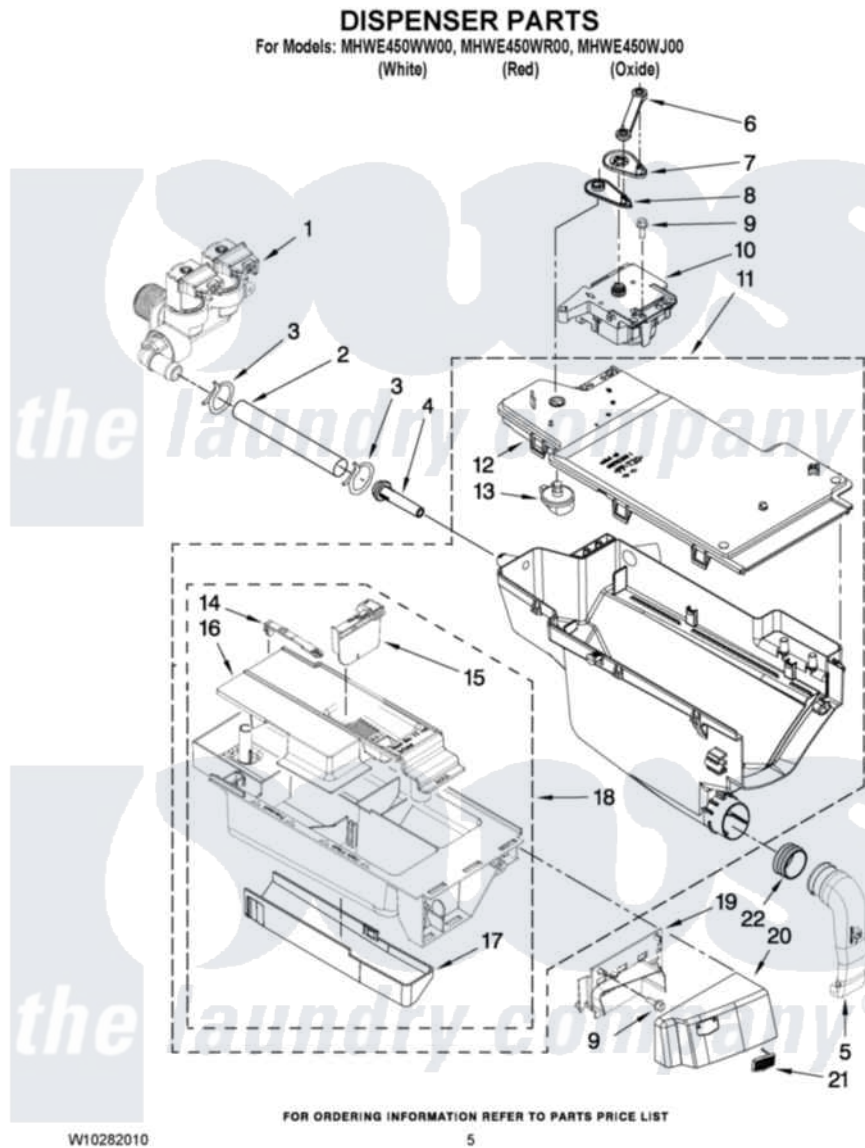

Maytag MHWE450WR00 04 - DISPENSER PARTS

Maytag [Residential Maytag MHWE450WR00 Washer Parts](#) Parts Diagram 04 - DISPENSER PARTS
Click on the part number to view part

Item	Original Part Number	Replaced By	Status	Part Description
1	W10289387			Valve, Water Inlet
2	W10291582			Hose, Inlet Valve To Dispenser
3	8181751	489503		Clamp
4	8183181			Nozzle, Inlet
5	8181718			Tube, Dispenser To Bellow
6	8183183			Lever, Water Distribution
7	8183184			Cam, Actuator
8	W10161052			Lever, Water Distribution
9	8181661			Screw, Actuator
10	W10283468	W10352973		Actuator
11	W10157886			Dispenser, Complete
12	W10164400			Plate, Distribution
13	8181712			Nozzle, Distribution
14	8181721			Hook, Drawer
15	W10121596			Separator, With Selection Slider

16	W10121598		Syphon, Bleach/Softener
17	8183179		Cover, Detergent Drawer
18	8183173		Drawer, Detergent
19	W10248111		Bracket, Handle Fixation
"	W10289412		Bracket, Handle Fixation
"	W10289408		Bracket, Handle Fixation
20	W10283504	W10283508	Handle
"	W10283505	W10283509	Handle
"	W10283506	W10283510	Handle
21	W10248108	W10177245	Medallion
22	8181747		Seal