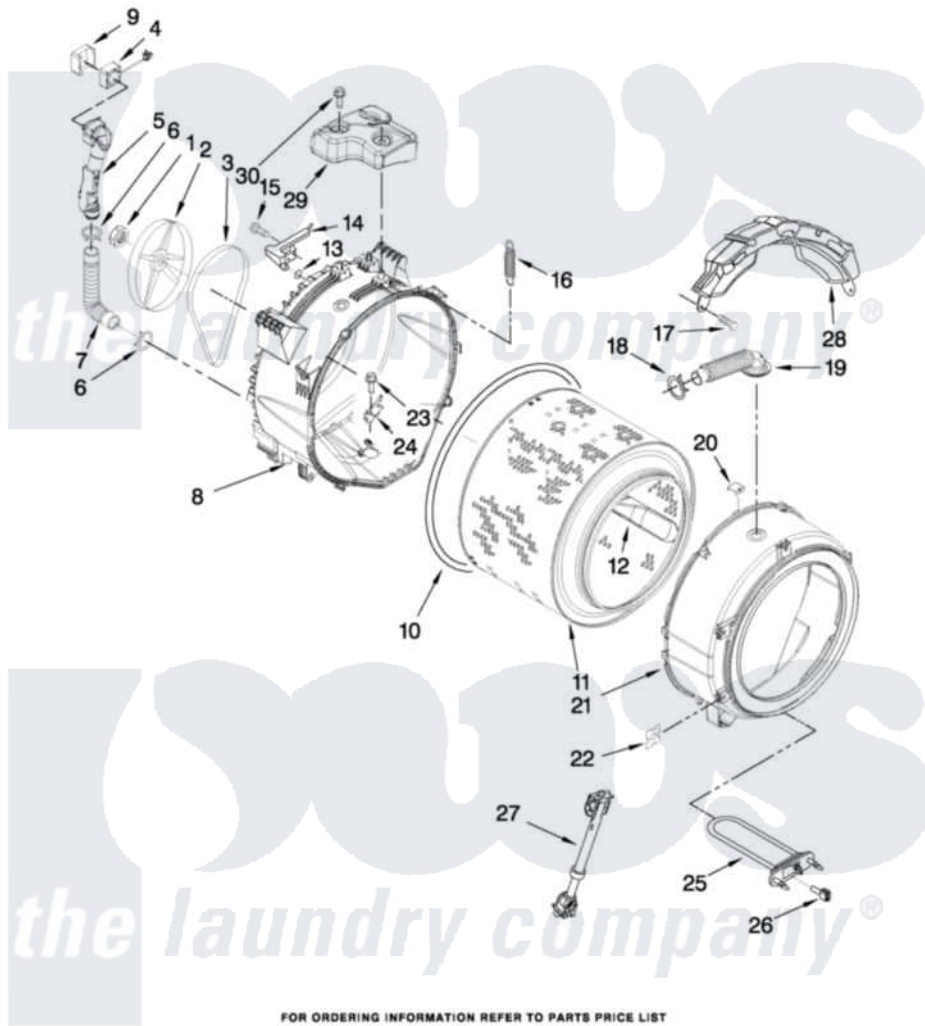

Maytag MHWE450WR00 05 - TUB AND BASKET PARTS

TUB AND BASKET PARTS

For Models: MHWE450WW00, MHWE450WR00, MHWE450WJ00
(White) (Red) (Oxide)

W10282010

FOR ORDERING INFORMATION REFER TO PARTS PRICE LIST

7

Maytag [Residential Maytag MHWE450WR00 Washer Parts](#) Parts Diagram 05 - TUB AND BASKET PARTS
Click on the part number to view part

Item	Original Part Number	Replaced By	Status	Part Description
1	W10283361			Nut, Pulley
2	8182650			Pulley
3	W10248068	W10388418		Belt
4	W10283362			Fan, Active Ventilation
5	W10283513			Pipe, Ventilation
6	W10208156			Clamp
7	8181743			Hose, Exhaust
8	W10283358	W10290562		Tub-Outer
9	W10283366			Support, Ventilation Fan
10	8181673			Gasket, Tub
11	W10283352			Basket, Complete
12	W10283356			Baffle, Tub
13	W10250553			O-Ring, Air Trap
14	8181731			Airtrap
15	8181785			Screw
16	8182814			Spring, Suspension

17	8181647	W10182109	Screw-Kit
18	8181742	3367052	Clamp, Hose
19	8183187	8540015	Hose, Exhaust
20	8181667	8540092	Clamp, Tub
21	8182312	285981	Tub-Outer
22	8182512		Nut, Push-In
23	8182214		Screw
24	W10250572		Baffle, Tub
25	8182666		Element, Heating
26	8181705		Ntc
27	8182812		Shock Absorber
28	8181645	W10008880	Counterweight, Front
29	W10283355		Counterweight, Rear
30	W10283359		Screw, Rear Counterweight