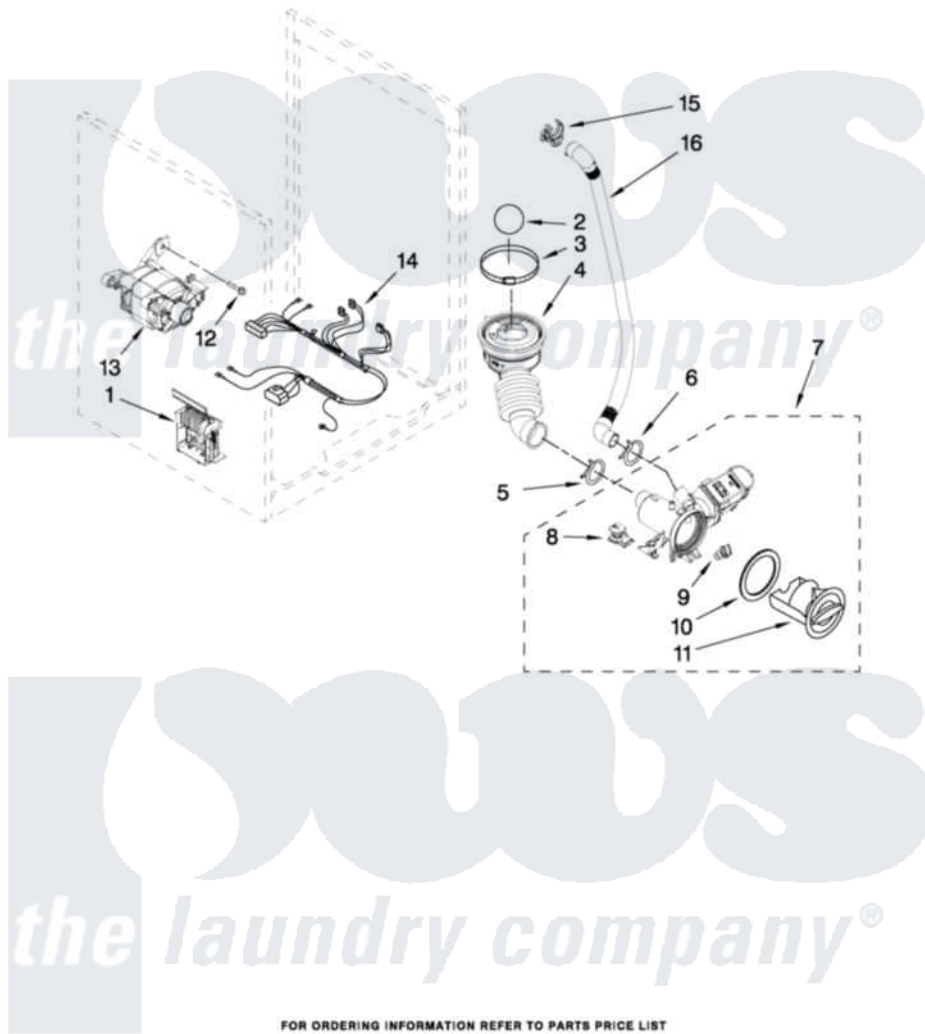

Maytag MHWE450WR00 06 - PUMP AND MOTOR PARTS

PUMP AND MOTOR PARTS

For Models: MHWE450WW00, MHWE450WR00, MHWE450WJ00
(White) (Red) (Oxide)

W10282010

9

FOR ORDERING INFORMATION REFER TO PARTS PRICE LIST

Maytag [Residential Maytag MHWE450WR00 Washer Parts](#) Parts Diagram 06 - PUMP AND MOTOR PARTS
Click on the part number to view part

Item	Original Part Number	Replaced By	Status	Part Description
1	8183196			Motor Control Unit
2	W10121657			Ball
3	8181734	696392		Hose Clamp
4	8181732			Hose, Tub To Pump
5	8181753	285655		Clamp, Hose
6	8181752	3367052		Clamp, Hose
7	8182821	280187		Pump-Water
8	8182820			Grommet, Damper
9	8182816			Grommet, Damper
10	8181736			Seal, Filter Cap
11	8183027			Cap, Filter
12	W10128585			Bolt, Motor
13	8182793			Motor, Drive
14	W10189680			Harness, Motor
15	8182209			Retainer, Drain Hose
16	8181740	W10003250		Hose, Drain-Inner