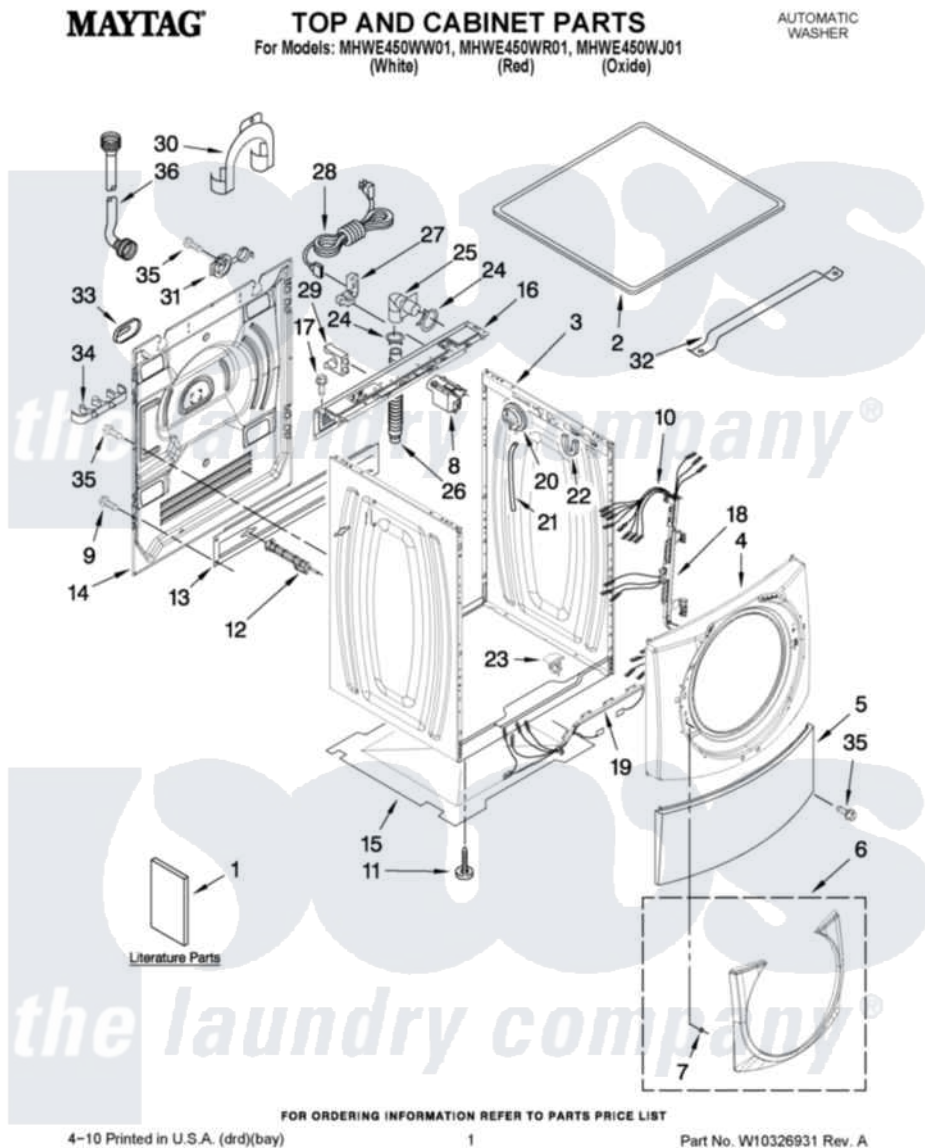

Maytag MHWE450WR01 01 - TOP AND CABINET PARTS

Maytag [Residential Maytag MHWE450WR01 Washer Parts](#) Parts Diagram 01 - TOP AND CABINET PARTS
 Click on the part number to view part

Item	Original Part Number	Replaced By	Status	Part Description
1	W10286177		Not Available	USE & CARE GUIDE
"	W10250503		Not Available	Tech Sheet
"	8183017		Not Available	Quick Start Guide
"	W10289390		Not Available	ENERGY GUIDE
2	8181799	8181641		Top
"	W10289411			Top
"	W10289394			Top
3	W10288155			Cabinet
"	W10288157			Cabinet
"	W10288156			Cabinet
4	W10248114			Panel, Front
"	W10289409			Panel, Front
"	W10289392			Panel, Front
5	8181643			Toe Panel
"	W10289410			Toe Panel
"	W10289395			Toe Panel

6	W10248115		Ring, Trim
"	W10289413		Ring, Trim
"	W10289399		Ring, Trim 9oxide)
7	8183210		Clip, Trim
8	W10326464		Filter, Interference
9	W10157885		Screw, 4.2 X 14
10	W10283494		Harness, Wiring
11	8181636		Foot, Leveling
12	W10283353	W10289554A	Bolt
"	W10283354	W10289554A	Bolt
13	8182661	W10003040	Brace, Transport
14	W10242507		Panel, Rear
15	8181635		Pan, Bottom
16	W10289389		Brace, Rear
17	8181756	488729	Screw
18	W10121609		Channel, Harness
19	W10121610		Channel, Harness
20	W10271610		Switch, Pressure
21	8181739	W10004260	Hose, Pressure Switch
22	8181763		Bracket, Spring
23	W10189678	W10085220	Microswitch
24	8181752	3367052	Clamp, Hose
25	8181738		Connector, Hose Outlet
26	8181737		Hose, Drain
27	8181690	8182635	Strain Relief
28	8183009		Cord, Power
29	8182702		Clip, Outer Hose Holder
30	8181768	W10280024	U-Bend, Drain Hose
31	8182699		Grommet, Cord Support
32	8181632		Brace, Top
33	8182700	8540268	Cover, Transport
34	8182701		Clip, Outer Hose Holder
35	8181828	488729	Screw
36	8182795	89503	Hose-Inlet
"	8182792	89503	Hose-Inlet