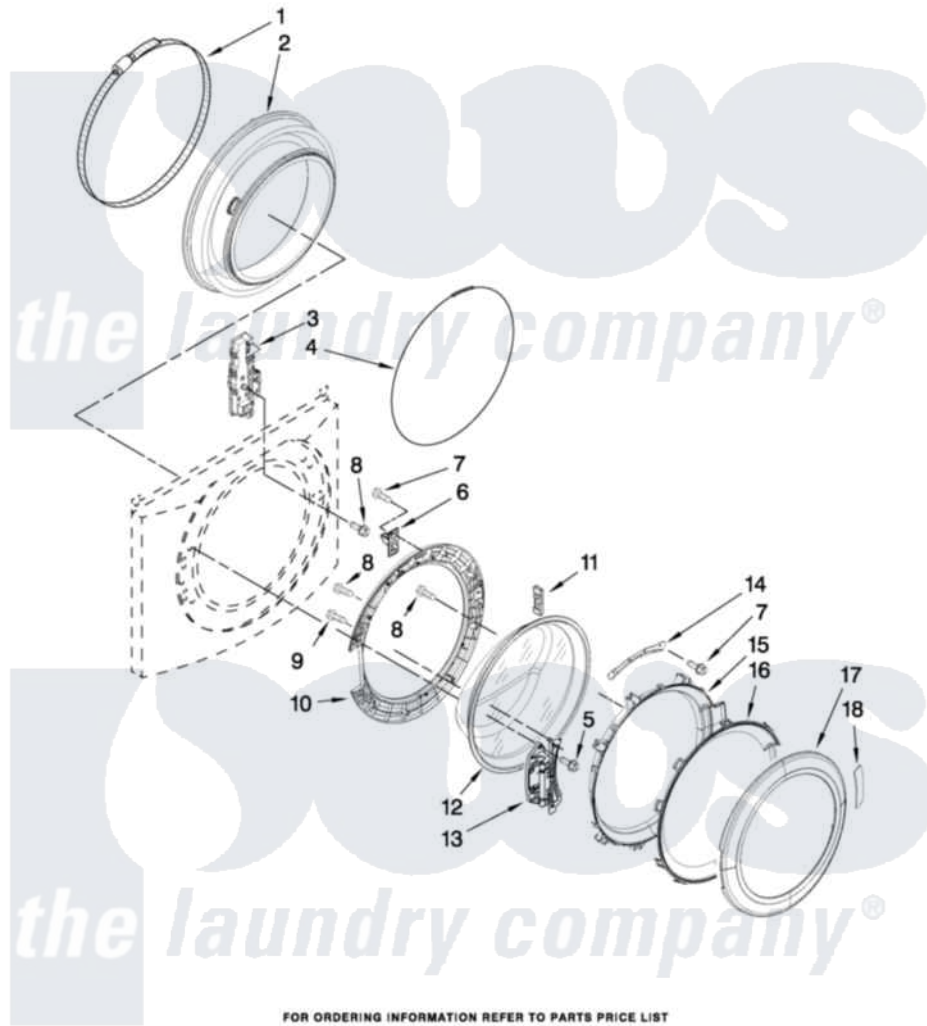

# Maytag MHWE450WR01 02 - DOOR AND LATCH PARTS

## DOOR AND LATCH PARTS

For Models: MHWE450WW01, MHWE450WR01, MHWE450WJ01  
(White) (Red) (Oxide)

W10326931

FOR ORDERING INFORMATION REFER TO PARTS PRICE LIST

3

Maytag [Residential Maytag MHWE450WR01 Washer Parts](#) Parts Diagram 02 - DOOR AND LATCH PARTS  
Click on the part number to view part

Item	Original Part Number	Replaced By	Status	Part Description
1	<a href="#">8182210</a>			Clamp, Bellow
2	<a href="#">8182119</a>			Bellow
3	<a href="#">8183270</a>			Lock, Door
4	<a href="#">8182211</a>			Clamp, Bellow To Front Panel
5	<a href="#">W10313165</a>			Screw
6	<a href="#">W10217552</a>			Hook, Door
7	8181758	<a href="#">8182214</a>		Screw
8	<a href="#">8181661</a>			Screw, Actuator
9	<a href="#">8181660</a>			Screw
10	<a href="#">8183195</a>			Frame, Door Back Support
11	8181659	<a href="#">W10128586</a>		Clamp, Glass Support
12	<a href="#">8181655</a>			Glass, Door
13	<a href="#">8183202</a>			Hinge, Door
14	<a href="#">W10295703</a>			Clamp, Glass
15	<a href="#">8183256</a>			Frame, Door Front Support
16	W10248071	<a href="#">W10153278</a>		Screen, Door