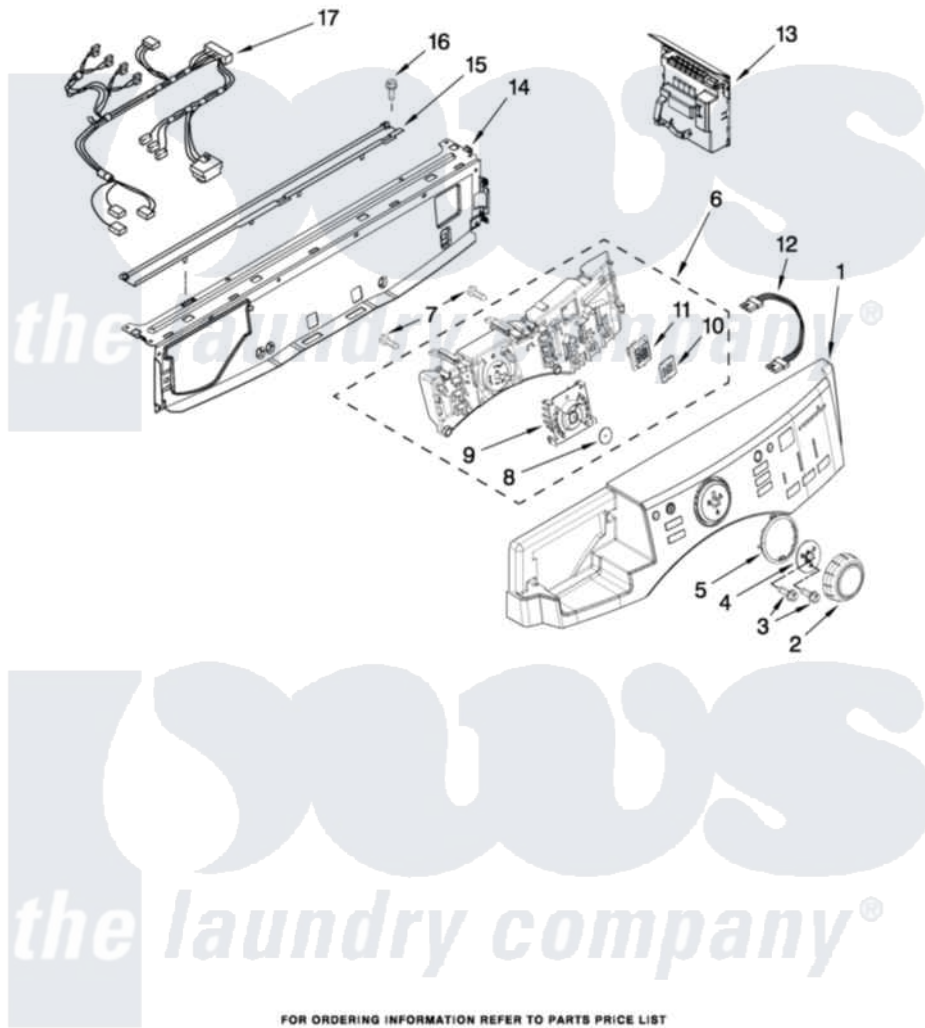

Maytag MHWE450WR01 03 - CONTROL PANEL PARTS

CONTROL PANEL PARTS

For Models: MHWE450WW01 (White), MHWE450WR01 (Red), MHWE450WJ01 (Oxide)

FOR ORDERING INFORMATION REFER TO PARTS PRICE LIST

4

W10326931

[Maytag Residential Maytag MHWE450WR01 Washer Parts](#) Parts Diagram 03 - CONTROL PANEL PARTS
 Click on the part number to view part

Item	Original Part Number	Replaced By	Status	Part Description
1	W10283496			Panel-Control
"	W10283497			Panel-Control
"	W10283499			Panel-Control
2	W10248116	W10164576		Knob, Assembly
3	8181758	8182214		Screw
4	W10248117	W10172298		Bushing, Knob
5	W10248122			Light Guide, Cycle
6	W10283493			User Interface
7	8181661			Screw, Actuator
8	W10248120	8572039		Seal, User Interface
9	W10248121			Light Guide- Cycle, Internal
10	W10248118			Foil-Display
11	W10248119			Light Guide- Display
12	W10283465			Harness, Wiring
13	W10326989			Microcomputer, Machine Control
14	8183203	W10059240		Brace, Front Top

15 [8183204](#)

Channel, Water

16 8181756

[488729](#)

Screw

17 [W10283495](#)

Harness, Wiring