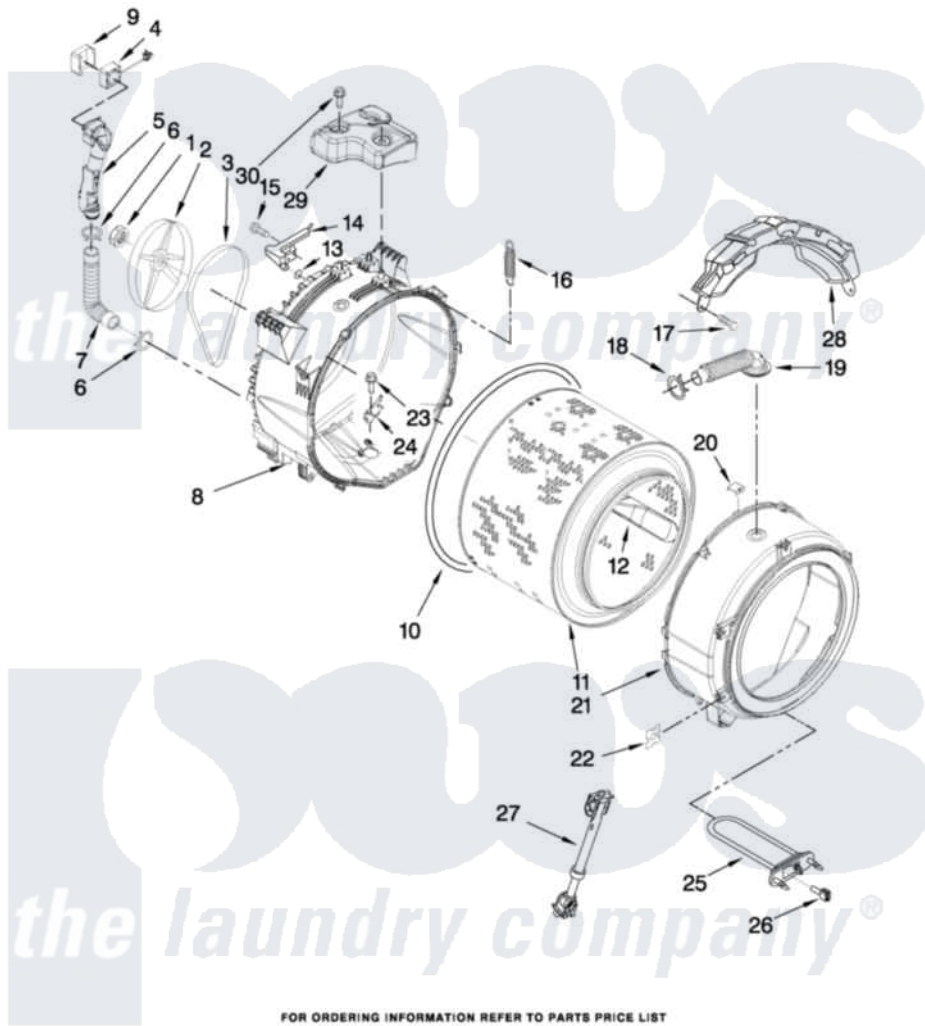

# Maytag MHWE450WR01 05 - TUB AND BASKET PARTS

## TUB AND BASKET PARTS

For Models: MHWE450WW01 (White) MHWE450WR01 (Red) MHWE450WJ01 (Oxide)

W10326931

FOR ORDERING INFORMATION REFER TO PARTS PRICE LIST

7

Maytag [Residential Maytag MHWE450WR01 Washer Parts](#) Parts Diagram 05 - TUB AND BASKET PARTS  
 Click on the part number to view part

Item	Original Part Number	Replaced By	Status	Part Description
1	<a href="#">W10283361</a>			Nut, Pulley
2	<a href="#">8182650</a>			Pulley
3	W10248068	<a href="#">W10388418</a>		Belt
4	<a href="#">W10283362</a>			Fan, Active Ventilation
5	<a href="#">W10283513</a>			Pipe, Ventilation
6	<a href="#">W10208156</a>			Clamp
7	<a href="#">8181743</a>			Hose, Exhaust
8	W10283358	<a href="#">W10290562</a>		Tub-Outer
9	<a href="#">W10283366</a>			Support, Ventilation Fan
10	<a href="#">8181673</a>			Gasket, Tub
11	<a href="#">W10283352</a>			Basket, Complete
12	<a href="#">W10283356</a>			Baffle, Tub
13	<a href="#">W10250553</a>			O-Ring, Air Trap
14	<a href="#">8181731</a>			Airtrap
15	<a href="#">8181785</a>			Screw
16	<a href="#">8182814</a>			Spring, Suspension

17	8181647	<a href="#">W10182109</a>	Screw-Kit
18	8181742	<a href="#">3367052</a>	Clamp, Hose
19	8183187	<a href="#">8540015</a>	Hose, Exhaust
20	8181667	<a href="#">8540092</a>	Clamp, Tub
21	8182312	<a href="#">285981</a>	Tub-Outer
22	<a href="#">8182512</a>		Nut, Push-In
23	<a href="#">8182214</a>		Screw
24	<a href="#">W10250572</a>		Baffle, Tub
25	<a href="#">8182666</a>		Element, Heating
26	<a href="#">8181705</a>		Ntc
27	<a href="#">8182812</a>		Shock Absorber
28	<a href="#">W10326457</a>		Counterweight, Front
29	<a href="#">W10326456</a>		Counterweight, Rear
30	<a href="#">W10283359</a>		Screw, Rear Counterweight