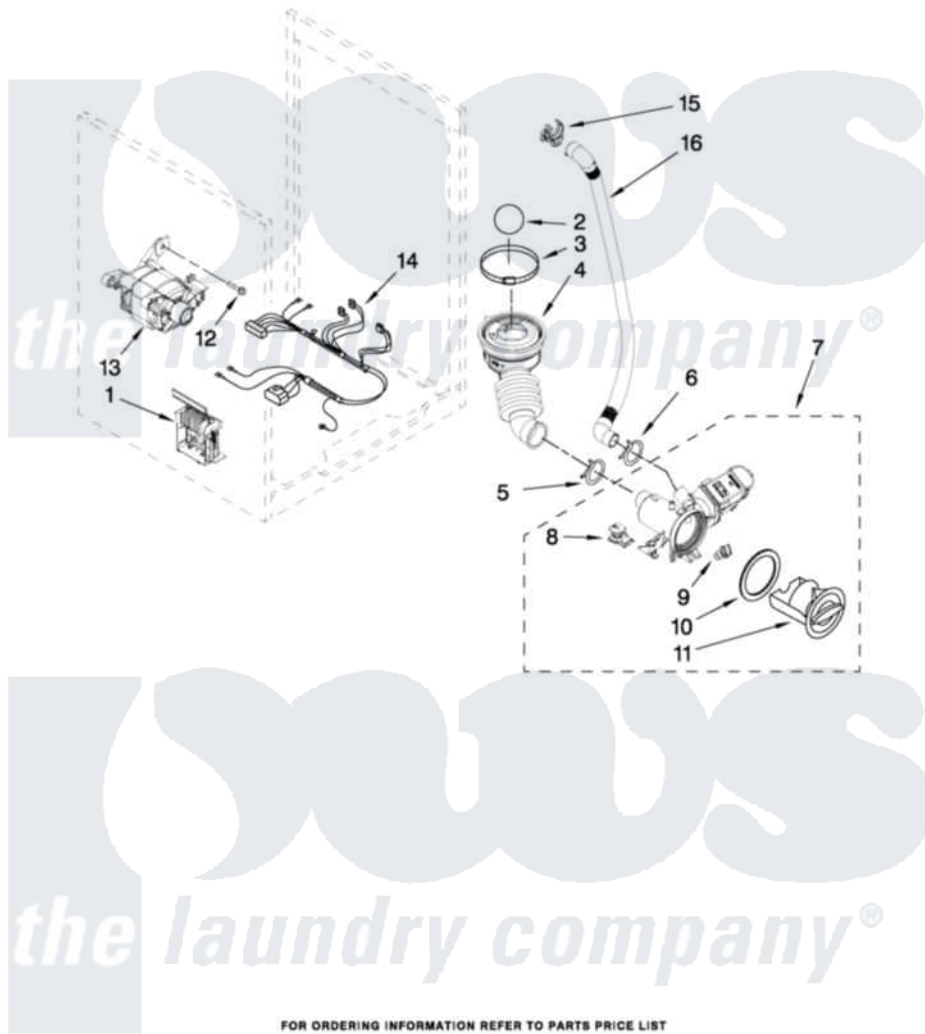

# Maytag MHWE450WR01 06 - PUMP AND MOTOR PARTS

## PUMP AND MOTOR PARTS

For Models: MHWE450WW01, MHWE450WR01, MHWE450WJ01  
(White) (Red) (Oxide)

W10326931

9

FOR ORDERING INFORMATION REFER TO PARTS PRICE LIST

Maytag [Residential Maytag MHWE450WR01 Washer Parts](#) Parts Diagram 06 - PUMP AND MOTOR PARTS  
Click on the part number to view part

Item	Original Part Number	Replaced By	Status	Part Description
1	<a href="#">8183196</a>			Motor Control Unit
2	<a href="#">W10121657</a>			Ball
3	8181734	<a href="#">696392</a>		Hose Clamp
4	<a href="#">8181732</a>			Hose, Tub To Pump
5	8181753	<a href="#">285655</a>		Clamp, Hose
6	8181752	<a href="#">3367052</a>		Clamp, Hose
7	8182821	<a href="#">280187</a>		Pump-Water
8	<a href="#">8182820</a>			Grommet, Damper
9	<a href="#">8182816</a>			Grommet, Damper
10	<a href="#">8181736</a>			Seal, Filter Cap
11	<a href="#">8183027</a>			Cap, Filter
12	<a href="#">W10128585</a>			Bolt, Motor
13	<a href="#">8182793</a>			Motor, Drive
14	<a href="#">W10189680</a>			Harness, Motor
15	<a href="#">8182209</a>			Retainer, Drain Hose
16	8181740	<a href="#">W10003250</a>		Hose, Drain-Inner