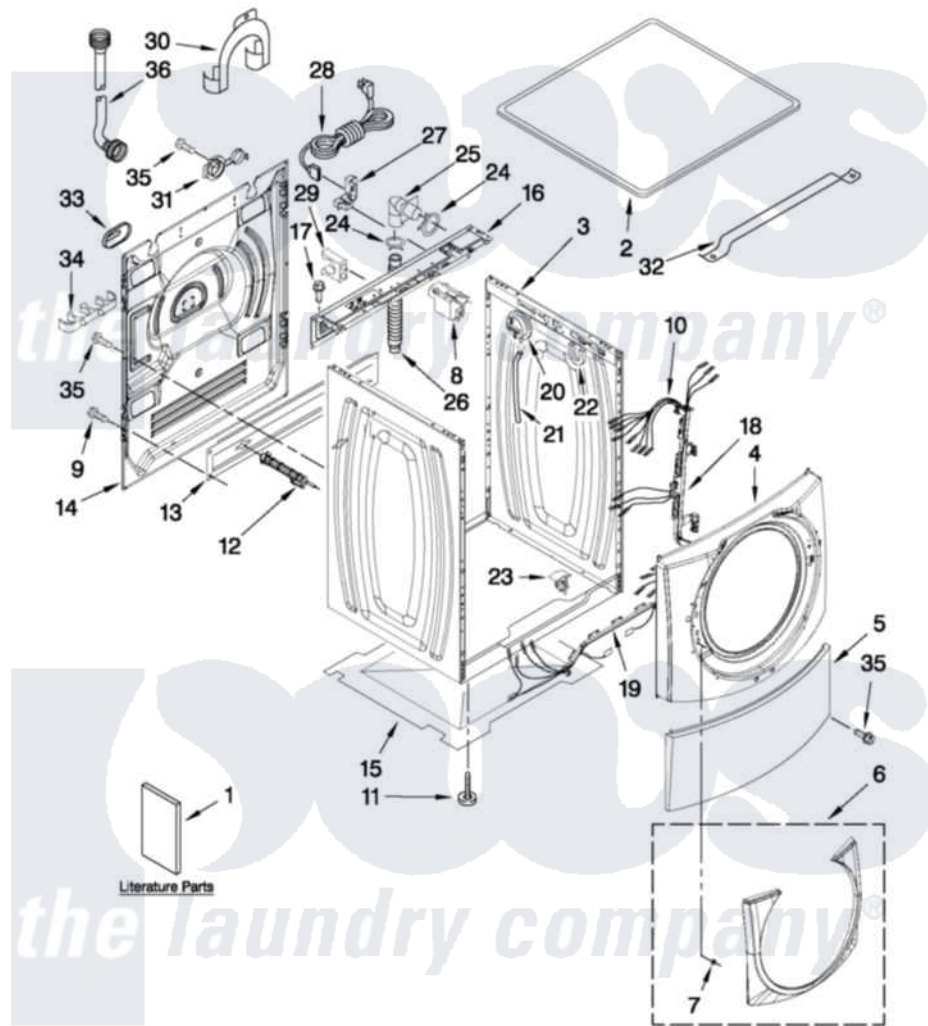

Maytag MHWE450WR02 01 - TOP AND CABINET PARTS

MAYTAG

TOP AND CABINET PARTS
 For Models: MHWE450WW02, MHWE450WR02, MHWE450WJ02
 (White) (Red) (Oxide)

AUTOMATIC
 WASHER

FOR ORDERING INFORMATION REFER TO PARTS PRICE LIST
 4-11 Printed in U.S.A. (drd) (psw) 1 Part No. W10411875 Rev. A

Maytag [Residential Maytag MHWE450WR02 Washer Parts](#) Parts Diagram 01 - TOP AND CABINET PARTS
 Click on the part number to view part

Item	Original Part Number	Replaced By	Status	Part Description
1	W10286177		Not Available	USE & CARE GUIDE
"	W10250503		Not Available	Tech Sheet
"	8183017		Not Available	Quick Start Guide
"	W10388160		Not Available	ENERGY GUIDE
2	8181799	8181641		Top
"	W10289411			Top
"	W10289394			Top
3	W10288155			Cabinet
"	W10288157			Cabinet
"	W10288156			Cabinet
4	W10248114			Panel, Front
"	W10289409			Panel, Front
"	W10289392			Panel, Front
5	8181643			Toe Panel
"	W10289410			Toe Panel
"	W10289395			Toe Panel

6	W10248115		Ring, Trim
"	W10289413		Ring, Trim
"	W10289399		Ring, Trim 9oxide)
7	8183210		Clip, Trim
8	W10326464		Filter, Interference
9	W10157885		Screw, 4.2 X 14
10	W10283494		Harness, Wiring
11	8181636		Foot, Leveling
12	W10283353	W10289554A	Bolt
"	W10283354	W10289554A	Bolt
13	8182661	W10003040	Brace, Transport
14	W10242507		Panel, Rear
15	8181635		Pan, Bottom
16	W10289389		Brace, Rear
17	8181756	488729	Screw
18	W10121609		Channel, Harness
19	W10121610		Channel, Harness
20	W10271610		Switch, Pressure
21	8181739	W10004260	Hose, Pressure Switch
22	8181763		Bracket, Spring
23	W10189678	W10085220	Microswitch
24	8181752	3367052	Clamp, Hose
25	8181738		Connector, Hose Outlet
26	8181737		Hose, Drain
27	8181690	8182635	Strain Relief
28	8183009		Cord, Power
29	8182702		Clip, Outer Hose Holder
30	8181768	W10280024	U-Bend, Drain Hose
31	8182699		Grommet, Cord Support
32	8181632		Brace, Top
33	8182700	8540268	Cover, Transport
34	8182701		Clip, Outer Hose Holder
35	8181828	488729	Screw
36	8182795	89503	Hose-Inlet
"	8182792	89503	Hose-Inlet