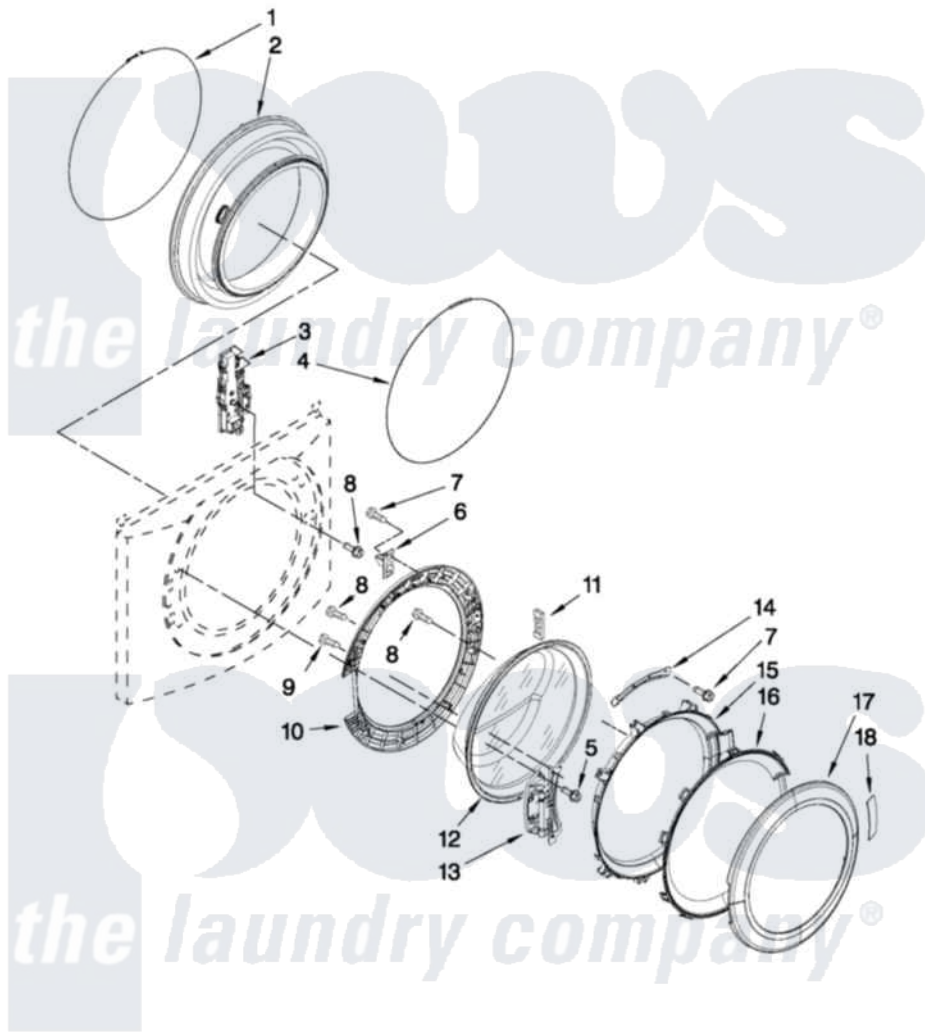

Maytag MHWE450WR02 02 - DOOR AND LATCH PARTS

DOOR AND LATCH PARTS

For Models: MHWE450WW02, MHWE450WR02, MHWE450WJ02
(White) (Red) (Oxide)

W10411875

FOR ORDERING INFORMATION REFER TO PARTS PRICE LIST

3

Maytag [Residential Maytag BlueWE450WR02 Washer Parts](#) Parts Diagram 02 - DOOR AND LATCH PARTS
Click on the part number to view part

Item	Original Part Number	Replaced By	Status	Part Description
1	8182210			Clamp, Bellow
2	8182119			Bellow
3	8183270			Lock, Door
4	8182211			Clamp, Bellow To Front Panel
5	W10313165			Screw
6	W10217552			Hook, Door
7	8181758	8182214		Screw
8	8181661			Screw, Actuator
9	8181660			Screw
10	8183195			Frame, Door Back Support
11	W10128586			Clamp, Glass Support
12	8181655			Glass, Door
13	8183202			Hinge, Door
14	W10295703			Clamp, Glass
15	8183256			Frame, Door Front Support
16	W10248071	W10153278		Screen, Door