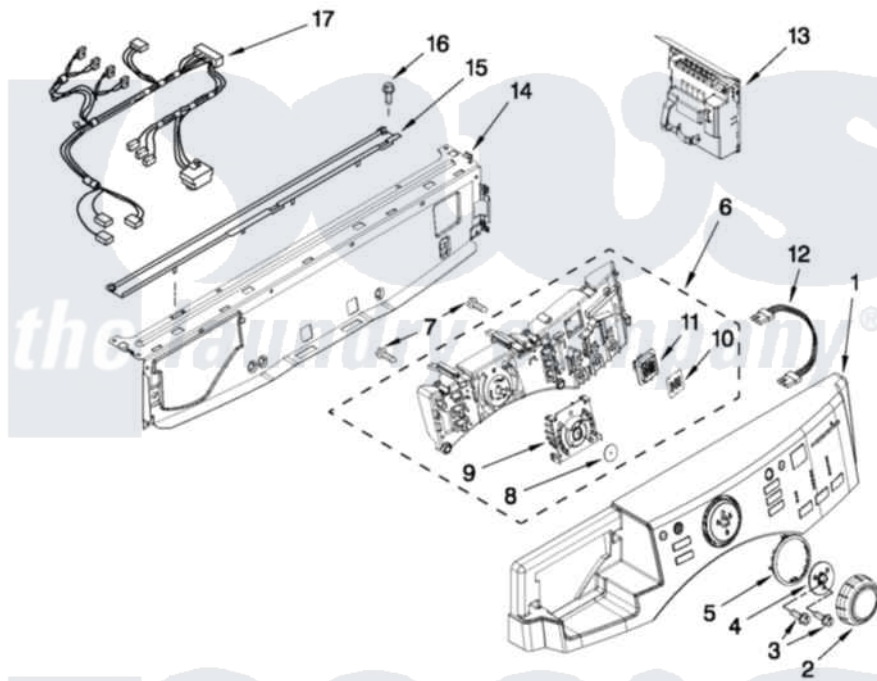

Maytag MHWE450WR02 03 - CONTROL PANEL PARTS

CONTROL PANEL PARTS

For Models: MHWE450WW02, MHWE450WR02, MHWE450WJ02
(White) (Red) (Oxide)

FOR ORDERING INFORMATION REFER TO PARTS PRICE LIST

4

W10411875

[Maytag Residential Maytag MHWE450WR02 Washer Parts](#) Parts Diagram 03 - CONTROL PANEL PARTS
Click on the part number to view part

Item	Original Part Number	Replaced By	Status	Part Description
1	W10283496			Panel-Control
"	W10283497			Panel-Control
"	W10283499			Panel-Control
2	W10248116	W10164576		Knob, Assembly
3	8181758	8182214		Screw
4	W10248117	W10172298		Bushing, Knob
5	W10248122			Light Guide, Cycle
6	W10391432			User Interface
7	8181661			Screw, Actuator
8	W10248120	8572039		Seal, User Interface
9	W10248121			Light Guide- Cycle, Internal
10	W10248118			Foil-Display
11	W10248119			Light Guide- Display
12	W10283465			Harness, Wiring
13	W10391042			Microcomputer, Machine Control
14	8183203	W10059240		Brace, Front Top

15 [8183204](#)

Channel, Water

16 8181756

[488729](#)

Screw

17 [W10283495](#)

Harness, Wiring