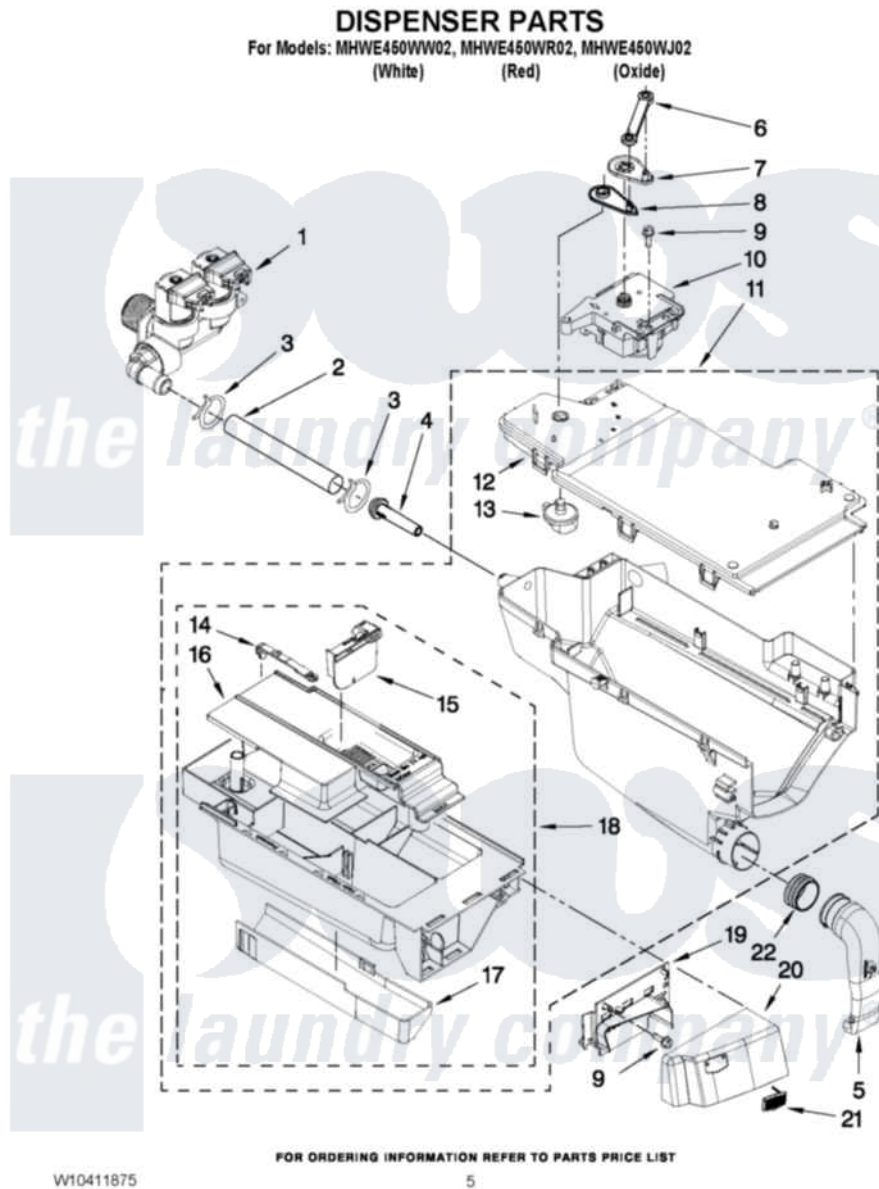

Maytag MHWE450WR02 04 - DISPENSER PARTS

Maytag [Residential Maytag MHWE450WR02 Washer Parts](#) Parts Diagram 04 - DISPENSER PARTS
Click on the part number to view part

Item	Original Part Number	Replaced By	Status	Part Description
1	W10289387			Valve, Water Inlet
2	W10291582			Hose, Inlet Valve To Dispenser
3	8181751	489503		Clamp
4	8183181			Nozzle, Inlet
5	8181718			Tube, Dispenser To Bellow
6	8183183			Lever, Water Distribution
7	8183184			Cam, Actuator
8	W10161052			Lever, Water Distribution
9	8181661			Screw, Actuator
10	W10352973			Actuator
11	W10157886			Dispenser, Complete
12	W10164400			Plate, Distribution
13	8181712			Nozzle, Distribution
14	8181721			Hook, Drawer
15	W10121596			Separator, With Selection Slider

16	W10121598		Syphon, Bleach/Softener
17	8183179		Cover, Detergent Drawer
18	8183173		Drawer, Detergent
19	W10248111		Bracket, Handle Fixation
"	W10289412		Bracket, Handle Fixation
"	W10289408		Bracket, Handle Fixation
20	W10283504	W10283508	Handle
"	W10283505	W10283509	Handle
"	W10283506	W10283510	Handle
21	W10248108	W10177245	Medallion
22	8181747		Seal