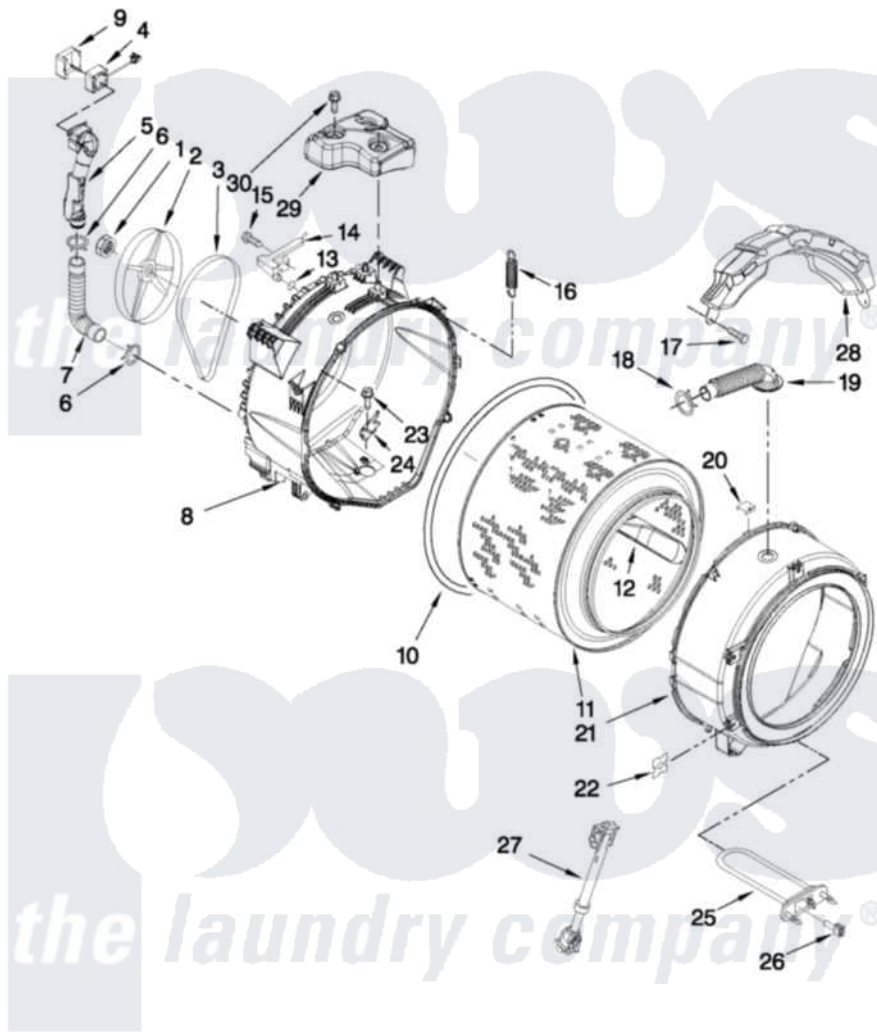

Maytag MHWE450WR02 05 - TUB AND BASKET PARTS

TUB AND BASKET PARTS

For Models: MHWE450WW02, MHWE450WR02, MHWE450WJ02
(White) (Red) (Oxide)

W10411875

FOR ORDERING INFORMATION REFER TO PARTS PRICE LIST

7

Maytag [Residential Maytag MHWE450WR02 Washer Parts](#) Parts Diagram 05 - TUB AND BASKET PARTS
Click on the part number to view part

Item	Original Part Number	Replaced By	Status	Part Description
1	W10283361			Nut, Pulley
2	8182650			Pulley
3	W10248068	W10388418		Belt
4	W10283362			Fan, Active Ventilation
5	W10283513			Pipe, Ventilation
6	W10208156			Clamp
7	8181743			Hose, Exhaust
8	W10283358	W10290562		Tub-Outer
9	W10283366			Support, Ventilation Fan
10	8181673			Gasket, Tub
11	W10283352			Basket, Complete
12	W10283356			Baffle, Tub
13	W10250553			O-Ring, Air Trap
14	8181731			Airtrap
15	8181785			Screw
16	8182814			Spring, Suspension

17	8181647	W10182109	Screw-Kit
18	8181742	3367052	Clamp, Hose
19	8183187	8540015	Hose, Exhaust
20	8181667	8540092	Clamp, Tub
21	8182312	285981	Tub-Outer
22	8182512		Nut, Push-In
23	8182214		Screw
24	W10250572		Baffle, Tub
25	8182666		Element, Heating
26	8181705		Ntc
27	8182812		Shock Absorber
28	W10326457		Counterweight, Front
29	W10326456		Counterweight, Rear
30	W10283359		Screw, Rear Counterweight