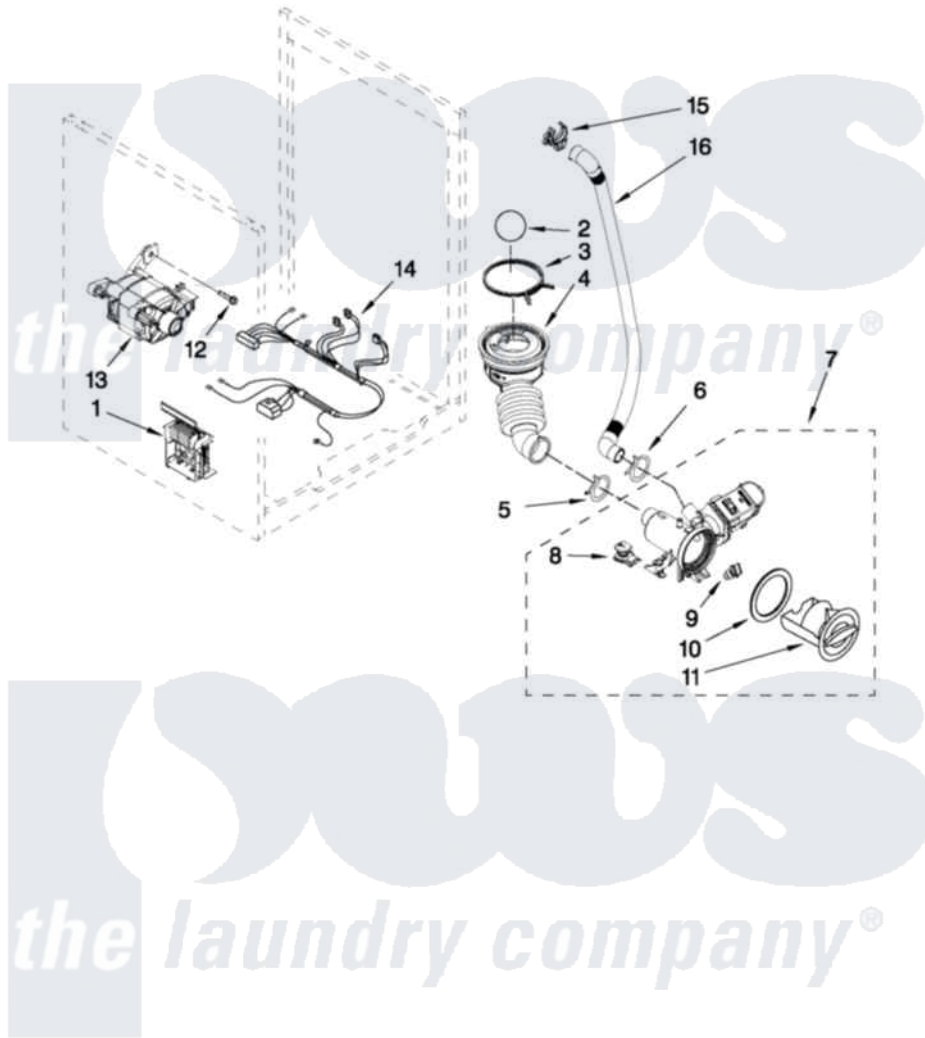

Maytag MHWE450WR02 06 - PUMP AND MOTOR PARTS

PUMP AND MOTOR PARTS

For Models: MHWE450WW02, MHWE450WR02, MHWE450WJ02
(White) (Red) (Oxide)

W10411875

FOR ORDERING INFORMATION REFER TO PARTS PRICE LIST

9

Maytag [Residential Maytag MHWE450WR02 Washer Parts](#) Parts Diagram 06 - PUMP AND MOTOR PARTS
Click on the part number to view part

Item	Original Part Number	Replaced By	Status	Part Description
1	8183196			Motor Control Unit
2	W10121657			Ball
3	8181734	696392		Hose Clamp
4	8181732			Hose, Tub To Pump
5	8181753	285655		Clamp, Hose
6	8181752	3367052		Clamp, Hose
7	8182821	280187		Pump-Water
8	W10338326			Grommet, Damper
9	8182816			Grommet, Damper
10	8181736			Seal, Filter Cap
11	8183027			Cap, Filter
12	W10128585			Bolt, Motor
13	8182793			Motor, Drive
14	W10189680			Harness, Motor
15	8182209			Retainer, Drain Hose
16	8181740	W10003250		Hose, Drain-Inner