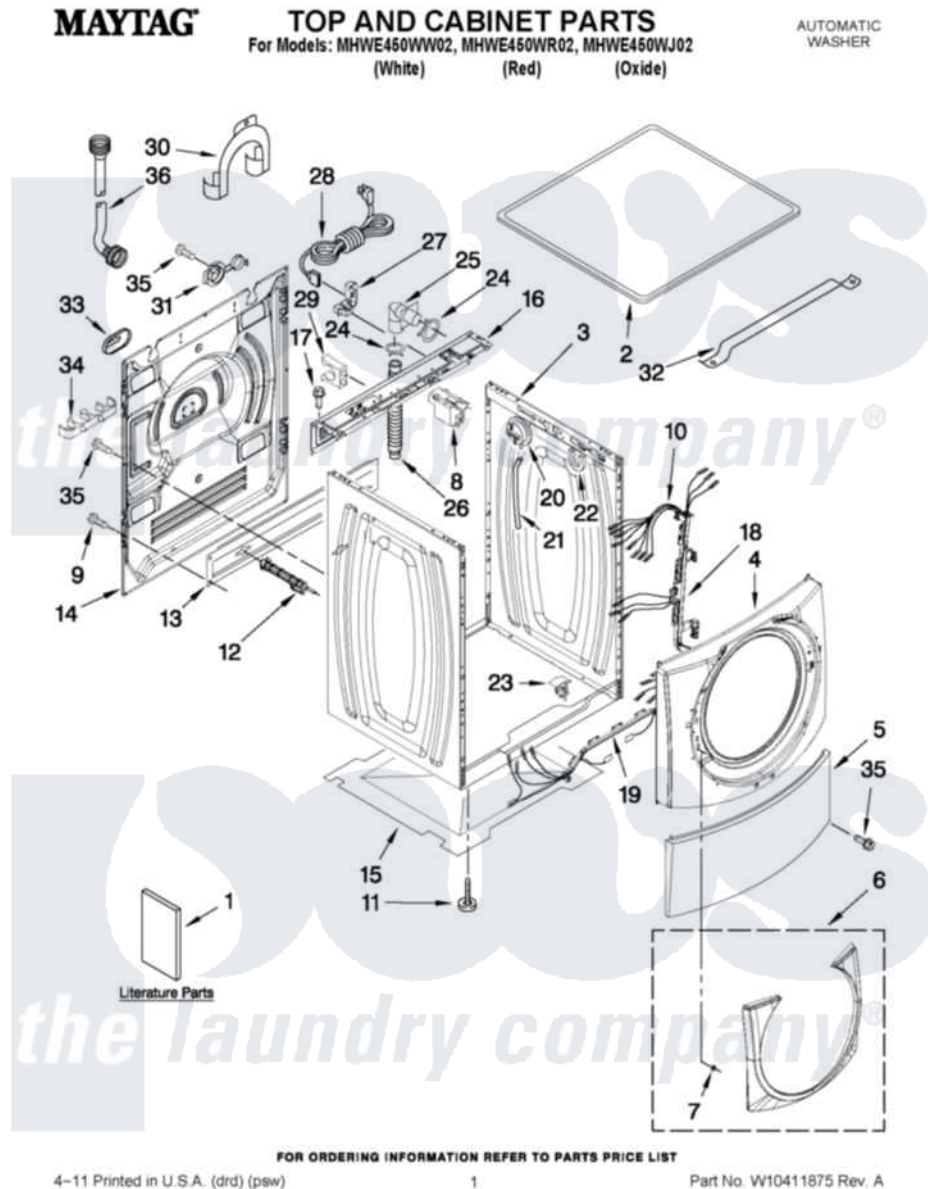

Maytag MHWE450WW02 01 - TOP AND CABINET PARTS

Maytag [Residential Maytag MHWE450WW02 Washer Parts](#) Parts Diagram 01 - TOP AND CABINET PARTS
 Click on the part number to view part

Item	Original Part Number	Replaced By	Status	Part Description
1	W10286177		Not Available	USE & CARE GUIDE
"	W10250503		Not Available	Tech Sheet
"	8183017		Not Available	Quick Start Guide
"	W10388160		Not Available	ENERGY GUIDE
2	8181799	8181641		Top
"	W10289411			Top
"	W10289394			Top
3	W10288155			Cabinet
"	W10288157			Cabinet
"	W10288156			Cabinet
4	W10248114			Panel, Front
"	W10289409			Panel, Front
"	W10289392			Panel, Front
5	8181643			Toe Panel
"	W10289410			Toe Panel
"	W10289395			Toe Panel

6	W10248115		Ring, Trim
"	W10289413		Ring, Trim
"	W10289399		Ring, Trim 9oxide)
7	8183210		Clip, Trim
8	W10326464		Filter, Interference
9	W10157885		Screw, 4.2 X 14
10	W10283494		Harness, Wiring
11	8181636		Foot, Leveling
12	W10283353	W10289554A	Bolt
"	W10283354	W10289554A	Bolt
13	8182661	W10003040	Brace, Transport
14	W10242507		Panel, Rear
15	8181635		Pan, Bottom
16	W10289389		Brace, Rear
17	8181756	488729	Screw
18	W10121609		Channel, Harness
19	W10121610		Channel, Harness
20	W10271610		Switch, Pressure
21	8181739	W10004260	Hose, Pressure Switch
22	8181763		Bracket, Spring
23	W10189678	W10085220	Microswitch
24	8181752	3367052	Clamp, Hose
25	8181738		Connector, Hose Outlet
26	8181737		Hose, Drain
27	8181690	8182635	Strain Relief
28	8183009		Cord, Power
29	8182702		Clip, Outer Hose Holder
30	8181768	W10280024	U-Bend, Drain Hose
31	8182699		Grommet, Cord Support
32	8181632		Brace, Top
33	8182700	8540268	Cover, Transport
34	8182701		Clip, Outer Hose Holder
35	8181828	488729	Screw
36	8182795	89503	Hose-Inlet
"	8182792	89503	Hose-Inlet