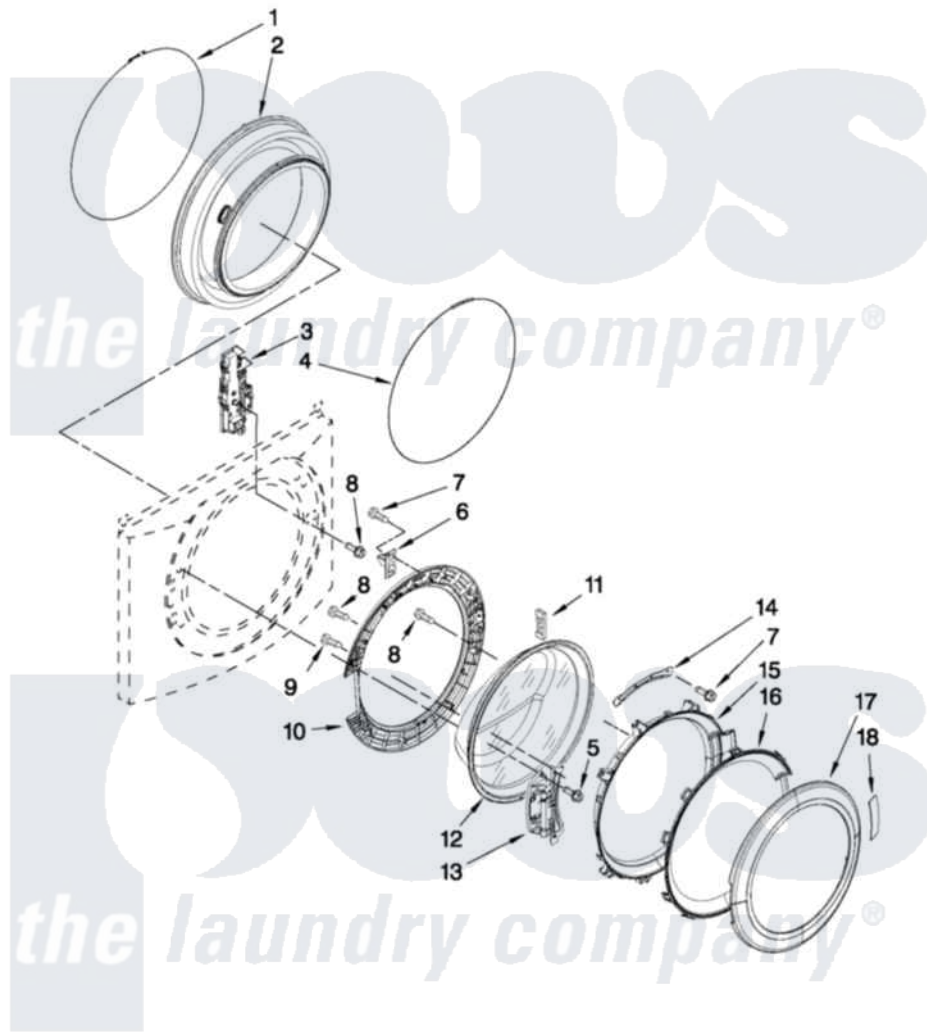

Maytag MHWE450WW02 02 - DOOR AND LATCH PARTS

DOOR AND LATCH PARTS

For Models: MHWE450WW02, MHWE450WR02, MHWE450WJ02
(White) (Red) (Oxide)

W10411875

FOR ORDERING INFORMATION REFER TO PARTS PRICE LIST

3

Maytag [Residential Maytag MHWE450WW02 Washer Parts](#) Parts Diagram 02 - DOOR AND LATCH PARTS
Click on the part number to view part

Item	Original Part Number	Replaced By	Status	Part Description
1	8182210			Clamp, Bellow
2	8182119			Bellow
3	8183270			Lock, Door
4	8182211			Clamp, Bellow To Front Panel
5	W10313165			Screw
6	W10217552			Hook, Door
7	8181758	8182214		Screw
8	8181661			Screw, Actuator
9	8181660			Screw
10	8183195			Frame, Door Back Support
11	W10128586			Clamp, Glass Support
12	8181655			Glass, Door
13	8183202			Hinge, Door
14	W10295703			Clamp, Glass
15	8183256			Frame, Door Front Support
16	W10248071	W10153278		Screen, Door