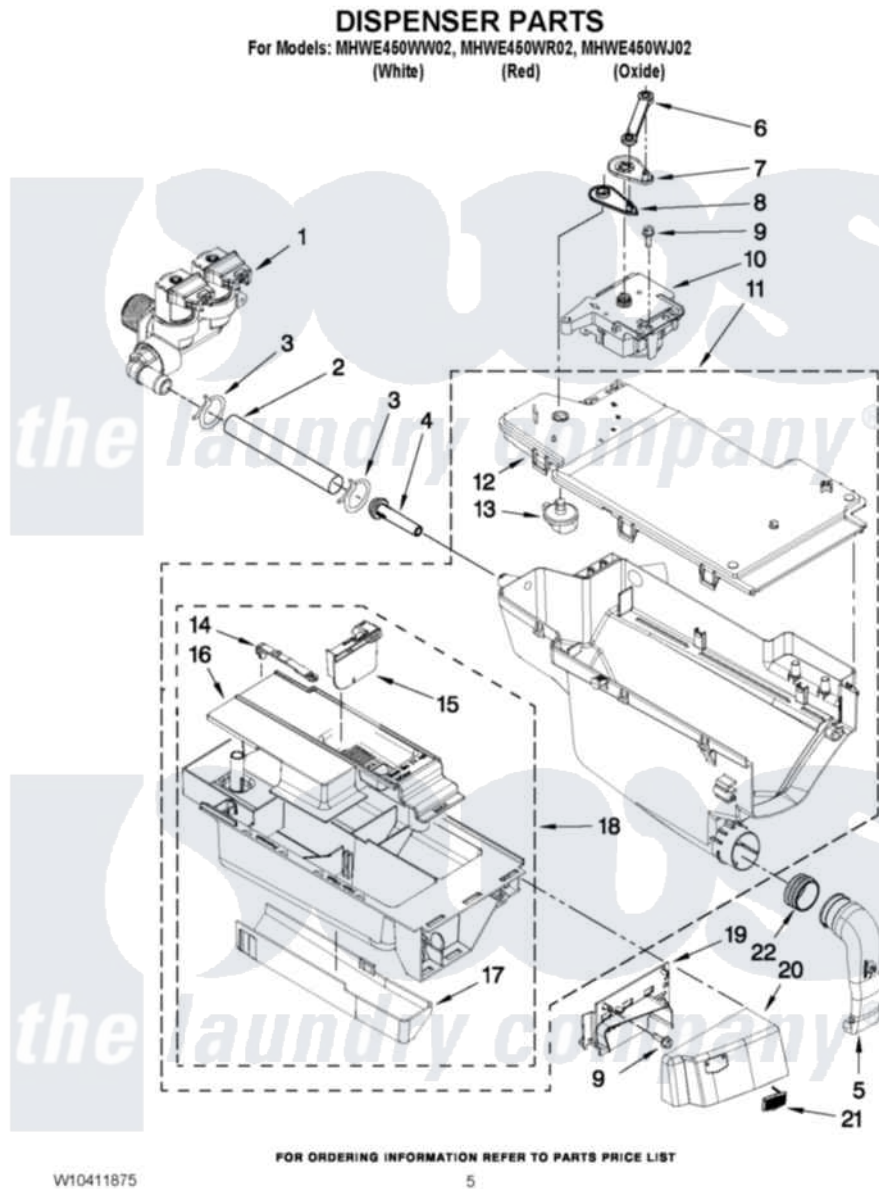

Maytag MHWE450WW02 04 - DISPENSER PARTS

Maytag [Residential Maytag MHWE450WW02 Washer Parts](#) Parts Diagram 04 - DISPENSER PARTS
Click on the part number to view part

Item	Original Part Number	Replaced By	Status	Part Description
1	W10289387			Valve, Water Inlet
2	W10291582			Hose, Inlet Valve To Dispenser
3	8181751	489503		Clamp
4	8183181			Nozzle, Inlet
5	8181718			Tube, Dispenser To Bellow
6	8183183			Lever, Water Distribution
7	8183184			Cam, Actuator
8	W10161052			Lever, Water Distribution
9	8181661			Screw, Actuator
10	W10352973			Actuator
11	W10157886			Dispenser, Complete
12	W10164400			Plate, Distribution
13	8181712			Nozzle, Distribution
14	8181721			Hook, Drawer
15	W10121596			Separator, With Selection Slider

16	W10121598		Syphon, Bleach/Softener
17	8183179		Cover, Detergent Drawer
18	8183173		Drawer, Detergent
19	W10248111		Bracket, Handle Fixation
"	W10289412		Bracket, Handle Fixation
"	W10289408		Bracket, Handle Fixation
20	W10283504	W10283508	Handle
"	W10283505	W10283509	Handle
"	W10283506	W10283510	Handle
21	W10248108	W10177245	Medallion
22	8181747		Seal