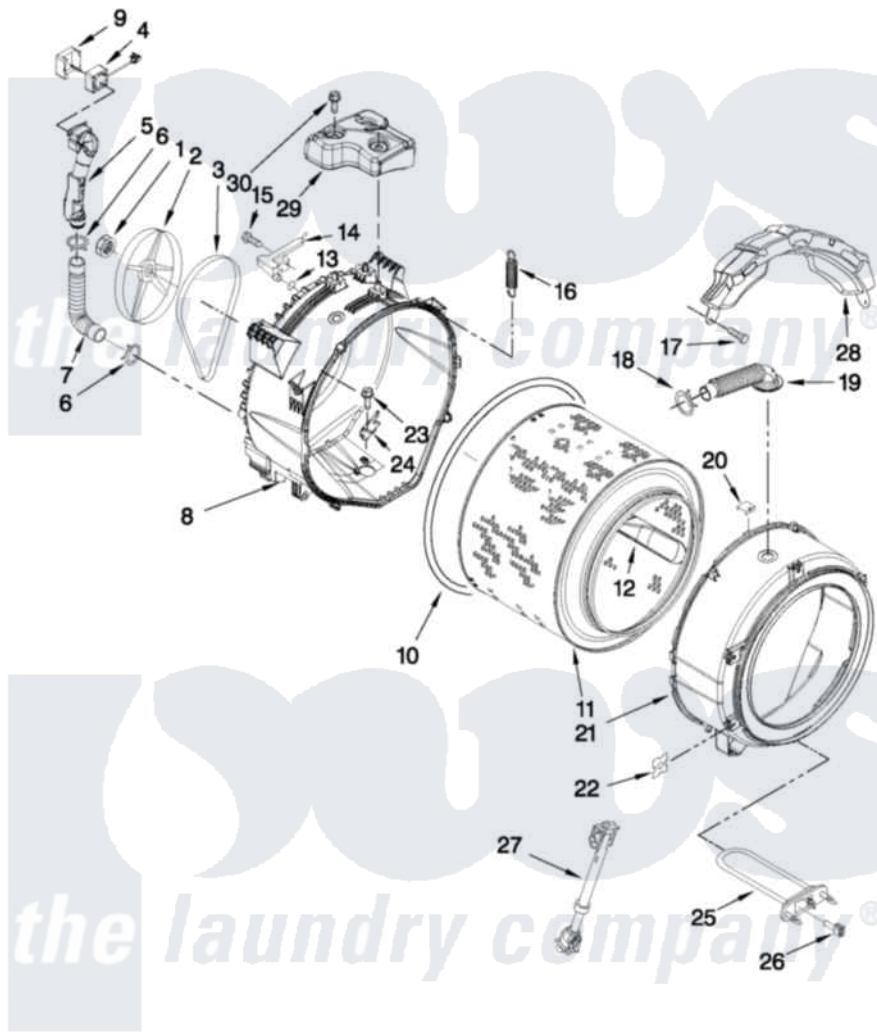

Maytag MHWE450WW02 05 - TUB AND BASKET PARTS

TUB AND BASKET PARTS

For Models: MHWE450WW02, MHWE450WR02, MHWE450WJ02
(White) (Red) (Oxide)

W10411875

FOR ORDERING INFORMATION REFER TO PARTS PRICE LIST

7

Maytag [Residential Maytag MHWE450WW02 Washer Parts](#) Parts Diagram 05 - TUB AND BASKET PARTS
Click on the part number to view part

Item	Original Part Number	Replaced By	Status	Part Description
1	W10283361			Nut, Pulley
2	8182650			Pulley
3	W10248068	W10388418		Belt
4	W10283362			Fan, Active Ventilation
5	W10283513			Pipe, Ventilation
6	W10208156			Clamp
7	8181743			Hose, Exhaust
8	W10283358	W10290562		Tub-Outer
9	W10283366			Support, Ventilation Fan
10	8181673			Gasket, Tub
11	W10283352			Basket, Complete
12	W10283356			Baffle, Tub
13	W10250553			O-Ring, Air Trap
14	8181731			Airtrap
15	8181785			Screw
16	8182814			Spring, Suspension

17	8181647	W10182109	Screw-Kit
18	8181742	3367052	Clamp, Hose
19	8183187	8540015	Hose, Exhaust
20	8181667	8540092	Clamp, Tub
21	8182312	285981	Tub-Outer
22	8182512		Nut, Push-In
23	8182214		Screw
24	W10250572		Baffle, Tub
25	8182666		Element, Heating
26	8181705		Ntc
27	8182812		Shock Absorber
28	W10326457		Counterweight, Front
29	W10326456		Counterweight, Rear
30	W10283359		Screw, Rear Counterweight