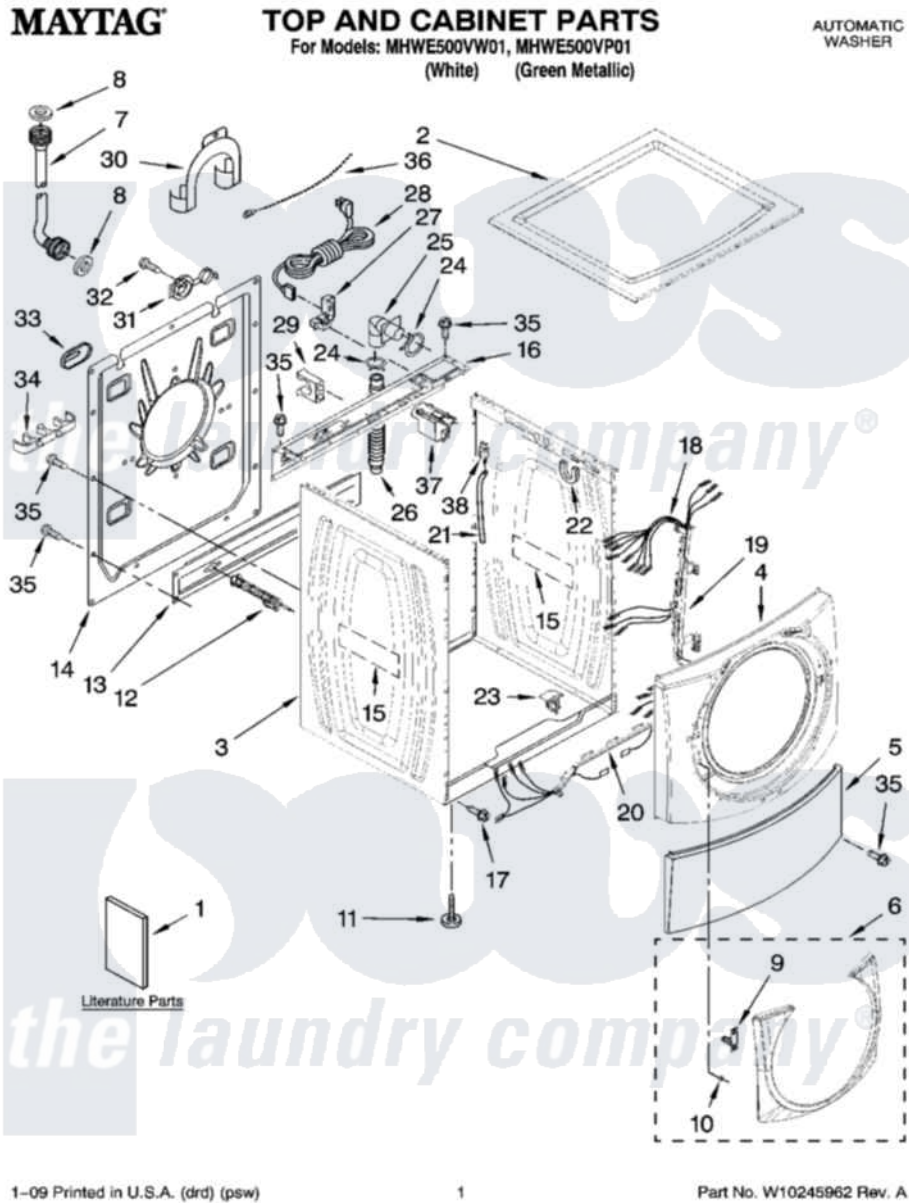

# Maytag MHWE500VP01 01 - TOP AND CABINET PARTS

Maytag [Residential Maytag MHWE500VP01 Washer Parts](#) Parts Diagram 01 - TOP AND CABINET PARTS  
 Click on the part number to view part

Item	Original Part Number	Replaced By	Status	Part Description
1	W10176966		Not Available	Use & Care Guide
"	W10217131		Not Available	Tech Sheet
"	W10133488		Not Available	Quick Start Guide
"	W10234015		Not Available	Energy Guide
2	<a href="#">W10003900</a>			Top
"	<a href="#">W10191381</a>			Top
3	<a href="#">W10171708</a>			Cabinet
"	<a href="#">W10176850</a>			Cabinet
4	W10157475	<a href="#">W10015590</a>		Panel
"	<a href="#">W10176906</a>			Panel, Front
5	W10003640	<a href="#">8181643</a>		Toe Panel
"	<a href="#">W10191380</a>			Toe Panel
6	<a href="#">W10182998</a>			Ring, Trim
"	<a href="#">W10190646</a>			Ring, Trim
7	W10194208	<a href="#">89503</a>		Hose-Inlet
"	8571378	<a href="#">89503</a>		Hose-Inlet