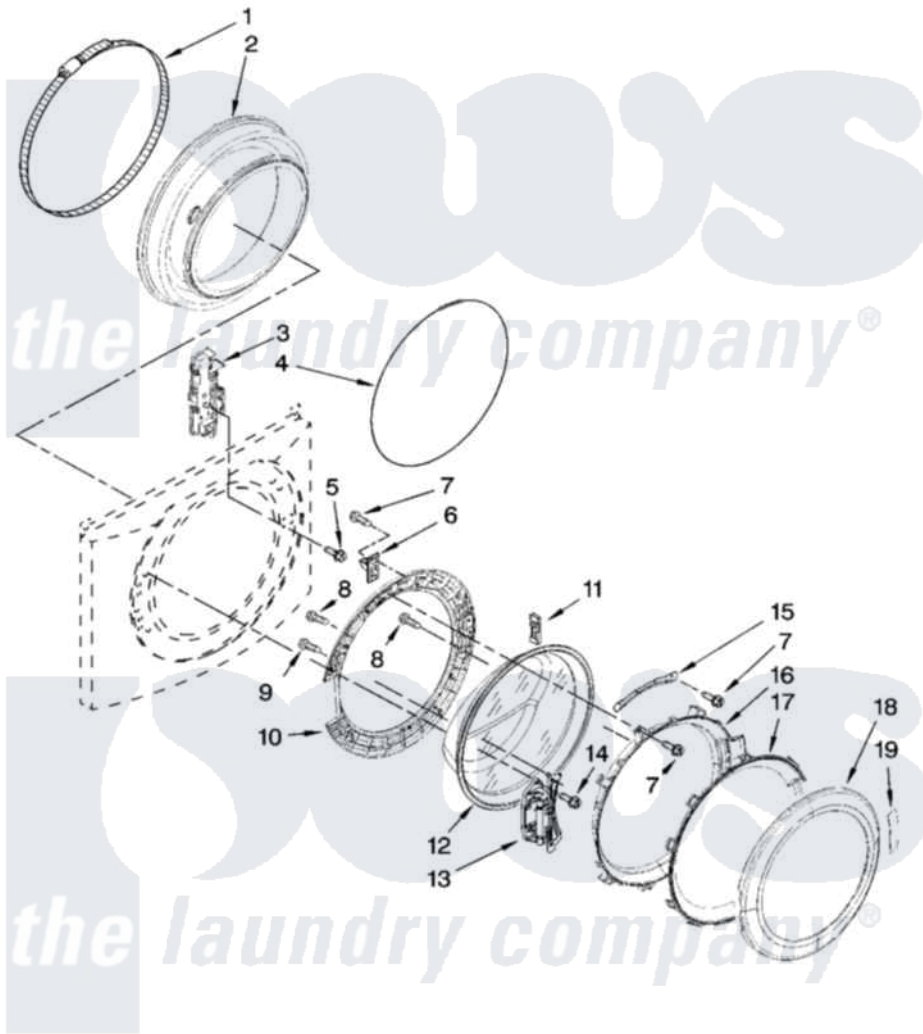

Maytag MHWE500VP01 02 - DOOR AND LATCH PARTS

DOOR AND LATCH PARTS

For Models: MHWE500VW01, MHWE500VP01
(White) (Green Metallic)

W10245962

3

Maytag [Residential Maytag MHWE500VP01 Washer Parts](#) Parts Diagram 02 - DOOR AND LATCH PARTS
Click on the part number to view part

Item	Original Part Number	Replaced By	Status	Part Description
1	8182210			Clamp, Bellow
2	W10003800	8182119		Bellow
3	8540772	W10253483		Lock, Door
4	W10003490	8182211		Clamp, Bellow To Front Panel
5	8540725			Screw
6	W10003390	W10217552		Hook, Door
7	8540513	8182214		Screw
8	8540282	8181661		Screw, Actuator
9	8540284	8181660		Screw
10	W10003370	8183195		Frame, Door Back Support
11	W10003430	W10128586		Clamp, Glass Support
12	W10135912	8181655		Glass, Door
13	W10200695	8183202		Hinge, Door
14	W10015090	489442		Screw 3 2217757 Roller, Front
15	W10003440	W10295703		Clamp, Glass
16	W10005220	8183256		Frame, Door Front Support

17 [W10153278](#)

Screen, Door

18 [W10193430](#)

Trim Ring, Outer Door

19 W10153281

[W10121607](#)

Pad, Door Handle