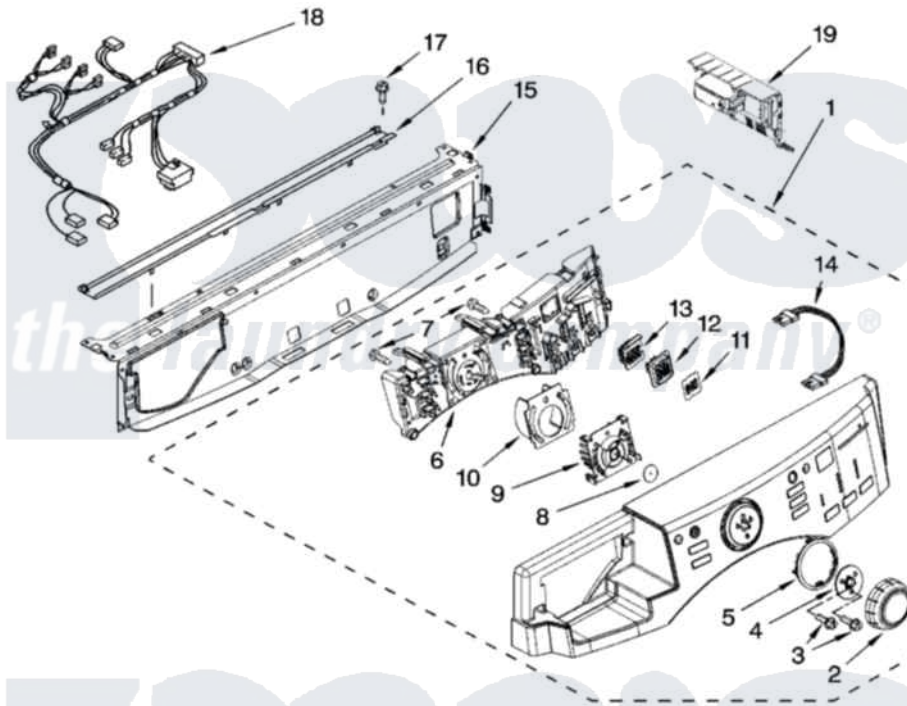

Maytag MHWE500VP01 03 - CONTROL PANEL PARTS

CONTROL PANEL PARTS

For Models: MHWE500VW01, MHWE500VP01
(White) (Green Metallic)

4

W10245962

Maytag Residential Maytag MHWE500VP01 Washer Parts Parts Diagram 03 - CONTROL PANEL PARTS
Click on the part number to view part

Item	Original Part Number	Replaced By	Status	Part Description
1	W10176642	W10189234		Console
"	W10176643			Panel, Control
2	W10164576			Knob, Assembly
3	8540513	8182214		Screw
4	W10172298			Bushing, Knob
5	W10164567			Cycle, Light Guide
6	W10164541			User Interface,
7	8540282	8181661		Screw, Actuator
8	8572039			Seal, User Interface
9	W10170293			Guide, Light Cycle Internal
10	W10170295			Frame-Light Guide
11	W10171504			Foil-Display
12	W10164578			Guide, Light
13	W10171502			Fram-Light
14	W10167292			Harness, Wiring
15	W10059240			Brace, Front Top

16	W10003700	8183204	Channel, Water
17	W10015090	489442	Screw 3 2217757 Roller, Front
18	W10221496		Harness, Wiring
19	W10217077		Microcomputer, Machine Control