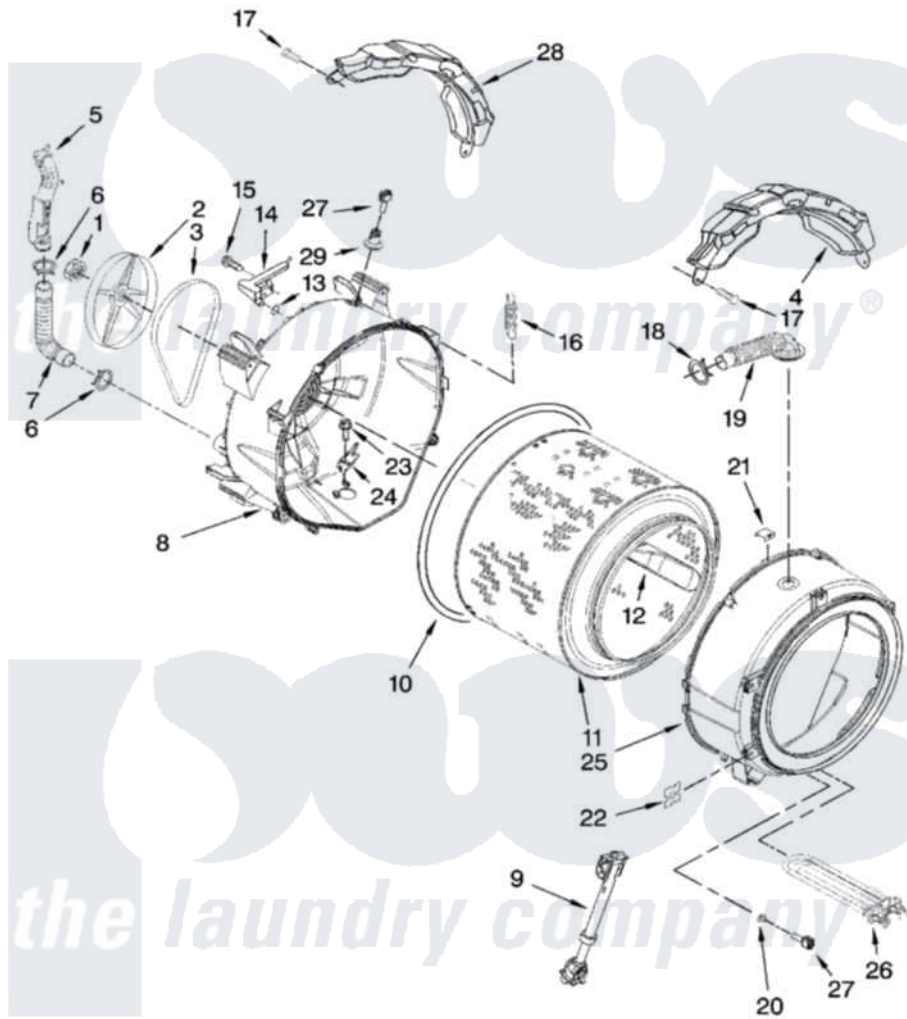

Maytag MHWE500VP01 05 - TUB AND BASKET PARTS

TUB AND BASKET PARTS

For Models: MHWE500VW01, MHWE500VP01
(White) (Green Metallic)

W10245962

7

Maytag [Residential Maytag MHWE500VP01 Washer Parts](#) Parts Diagram 05 - TUB AND BASKET PARTS
Click on the part number to view part

Item	Original Part Number	Replaced By	Status	Part Description
1	8533999	W10283361		Nut, Pulley
2	W10003730	8182650		Pulley
3	W10116215	W10388418		Belt
4	W10008880			Counterweight, Front
5	W10249838			Pipe, Ventilation
6	8540010	W10208156		Clamp
7	W10004330	8181743		Hose, Exhaust
8	W10165398	W10213923		Tub-Outer
9	W10015830			Shock Absorber
10	W10036350			Gasket, Tub
11	W10040480			Basket, Complete
12	W10200794			Baffle, Tub
13	W10250553			O-Ring, Air Trap
14	W10003600	8181731		Airtrap
15	8540513	8182214		Screw
16	W10127411	8182814		Spring, Suspension

17	W10094780	W10182109	Screw-Kit
18	3363365		Clamp, Hose
19	8540015		Hose, Exhaust
20	8540766		Seal, Rubber
21	8540092		Clamp, Tub
22	8540072	8182512	Nut, Push-In
23	8540880	8182214	Screw
24	W10250558		Bracket, Heater Support
25	W10190573	W10250805	Tub-Outer
26	W10249844		Heater-Steamer
27	8540226	8181705	Ntc
28	W10008870		Counterweight, Rear
29	W10249843		Seal, Temperature Sensor