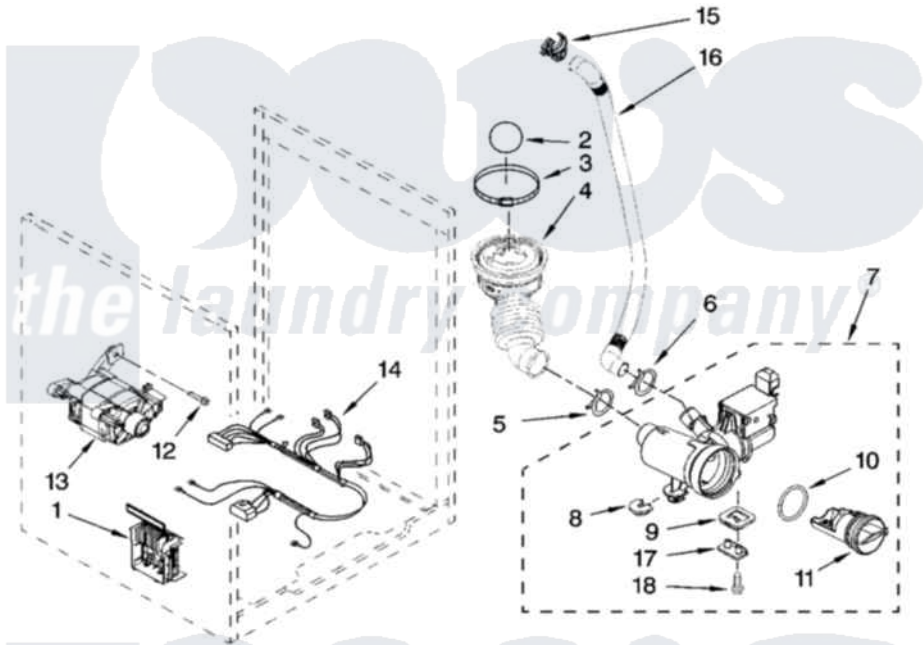

Maytag MHWE500VP01 06 - PUMP AND MOTOR PARTS, OPTIONAL PARTS (NOT INCLUDED)

PUMP AND MOTOR PARTS

For Models: MHWE500VW01, MHWE500VP01
(White) (Green Metallic)

W10245962

9

Maytag [Residential Maytag MHWE500VP01 Washer Parts](#) Parts Diagram 06 - PUMP AND MOTOR PARTS, OPTIONAL PARTS (NOT INCLUDED)
Click on the part number to view part

Item	Original Part Number	Replaced By	Status	Part Description
1	W10015480	W10384846		Motor Control Unit
2	W10003330	W10121657		Ball
3	8540008			Clamp
4	W10003240	8181732		Hose, Tub To Pump
5	370448	616099		Clamp
6	356138			Clamp, Hose
7	W10117829	W10130913		Pump
8	W10034820			Foot, Rubber
9	W10034830			Foot, Rubber
10	8540025	W10130913		Pump
11	8540996	W10130913		Pump
12	8540134			Bolt, Motor
13	W10140583			Motor, Drive
14	W10004420	W10186674		Harness, Motor
15	W10003290	8182209		Retainer, Drain Hose

16	W10003250		Hose, Drain-Inner
17	8540033		Cap, Right Foot
18	8533964		Screw, 10-16 X 1.25
NI	72017		Paint, Touch-Up
"	W10218248		Paint, Touch-Up
"	W10218249		Paint, Touch-Up
"	BLANK	Not Available	ACCESSORY PARTS
"	285863		Water System Parts
"	4396899	8212452	Guard-Rear
"	38005	8541503	Kit, Stack Assembly
"	W10135699		Affresh Odor Remover