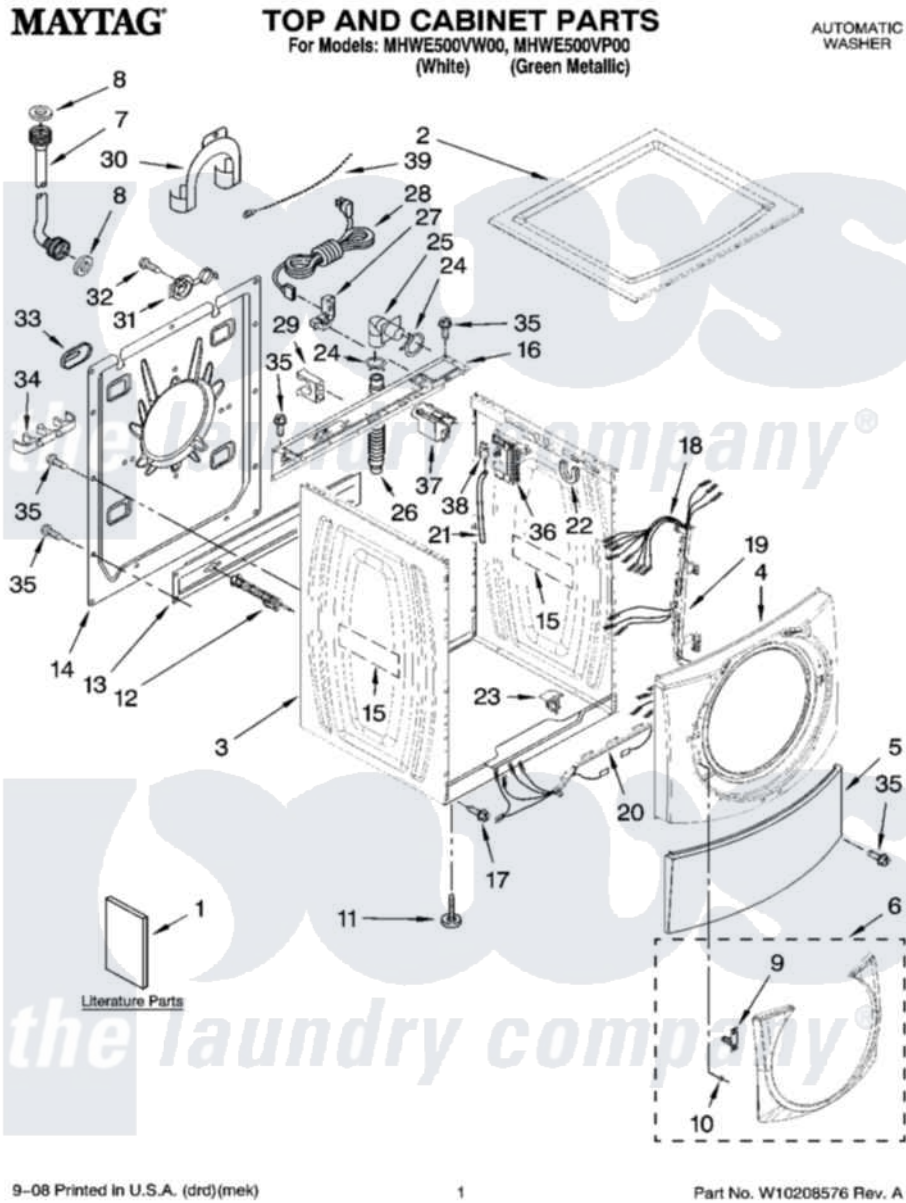

Maytag MHWE500VW00 01 - TOP AND CABINET PARTS

Maytag [Residential Maytag MHWE500VW00 Washer Parts](#) Parts Diagram 01 - TOP AND CABINET PARTS
 Click on the part number to view part

Item	Original Part Number	Replaced By	Status	Part Description
1	W10176966		Not Available	Use & Care Guide
"	W10176957		Not Available	Tech Sheet
"	W10133488		Not Available	Quick Start Guide
"	W10176958		Not Available	Energy Guide
2	W10003900			Top
"	W10191381			Top
3	W10171708			Cabinet
"	W10176850			Cabinet
4	W10157475	W10015590		Panel
"	W10176906			Panel, Front
5	W10003640	8181643		Toe Panel
"	W10191380			Toe Panel
6	W10182998			Ring, Trim
"	W10190646			Ring, Trim
7	8571377	89503		Hose-Inlet
"	8571378	89503		Hose-Inlet

8	16123		Washer Inlet-Hose Miscellaneous Parts Must be Ordered Separately.
9	W10112671		Clip
10	W10029650	8183210	Clip, Trim
11	W10064810		Foot, Leveling
12	W10003340	W10289554A	Bolt
"	W10003350	W10289554A	Bolt
13	W10003040		Brace, Transport
14	W10003030		Panel, Rear
15	3976348		Absorber, Sound
16	W10110677		Brace, Rear
17	8540479		Screw, Grounding
18	W10167287		Harness, Wiring
19	W10003460	W10216383	Channel, Harness
20	W10131757	W10168549	Channel, Harness
21	W10004260		Hose, Pressure Switch
22	W10008890	8181763	Bracket, Spring
23	8540210	W10085220	Microswitch
24	356138		Clamp, Hose
25	W10003260	8181738	Connector, Hose Outlet
26	W10003280	8181737	Hose, Drain
27	W10110676	8182635	Strain Relief
28	W10110674	8183009	Cord, Power
29	W10022290	8182702	Clip, Outer Hose Holder
30	8540021	W10280024	U-Bend, Drain Hose
31	8540728	8182699	Grommet, Cord Support
32	8540727	8182201	Screw, 3 X 8 mm
33	8540268		Cover, Transport
34	W10003270	8182701	Clip, Outer Hose Holder
35	W10015090	489442	Screw 3 2217757 Roller, Front
36	W10156258		Control Board, Expansion
37	8540230	W10339736	Filter, Interference
38	W10249845		Switch, Analog Pressure Sensor
39	3347868	W10339879	Tie, Cable