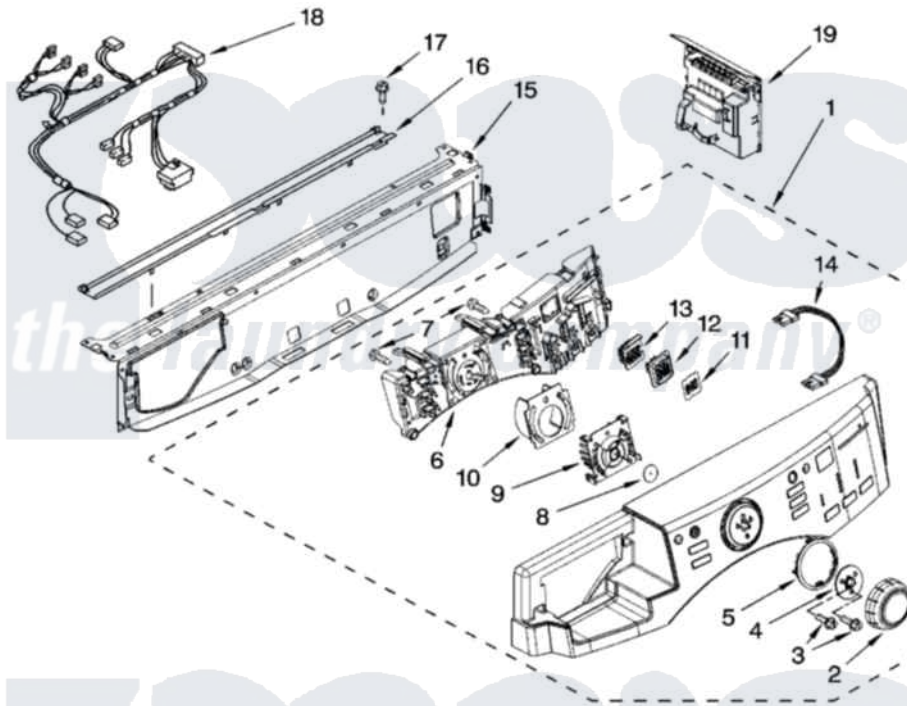

Maytag MHWE500VW00 03 - CONTROL PANEL PARTS

CONTROL PANEL PARTS

For Models: MHWE500VW00, MHWE500VP00
(White) (Green Metallic)

Maytag Residential Maytag MHWE500VW00 Washer Parts Parts Diagram 03 - CONTROL PANEL PARTS
Click on the part number to view part

| Item | Original Part Number | Replaced By | Status | Part Description |
|------|---------------------------|---------------------------|--------|-----------------------------|
| 1 | W10176642 | W10189234 | | Console |
| " | W10176643 | | | Panel, Control |
| 2 | W10164576 | | | Knob, Assembly |
| 3 | 8540513 | 8182214 | | Screw |
| 4 | W10172298 | | | Bushing, Knob |
| 5 | W10164567 | | | Cycle, Light Guide |
| 6 | W10164541 | | | User Interface, |
| 7 | 8540282 | 8181661 | | Screw, Actuator |
| 8 | 8572039 | | | Seal, User Interface |
| 9 | W10170293 | | | Guide, Light Cycle Internal |
| 10 | W10170295 | | | Frame-Light Guide |
| 11 | W10171504 | | | Foil-Display |
| 12 | W10164578 | | | Guide, Light |
| 13 | W10171502 | | | Fram-Light |
| 14 | W10167292 | | | Harness, Wiring |
| 15 | W10059240 | | | Brace, Front Top |

| | | | |
|----|---------------------------|-------------------------|--------------------------------|
| 16 | W10003700 | 8183204 | Channel, Water |
| 17 | W10015090 | 489442 | Screw 3 2217757 Roller, Front |
| 18 | W10167278 | | Harness, Wiring |
| 19 | W10175764 | | Microcomputer, Machine Control |