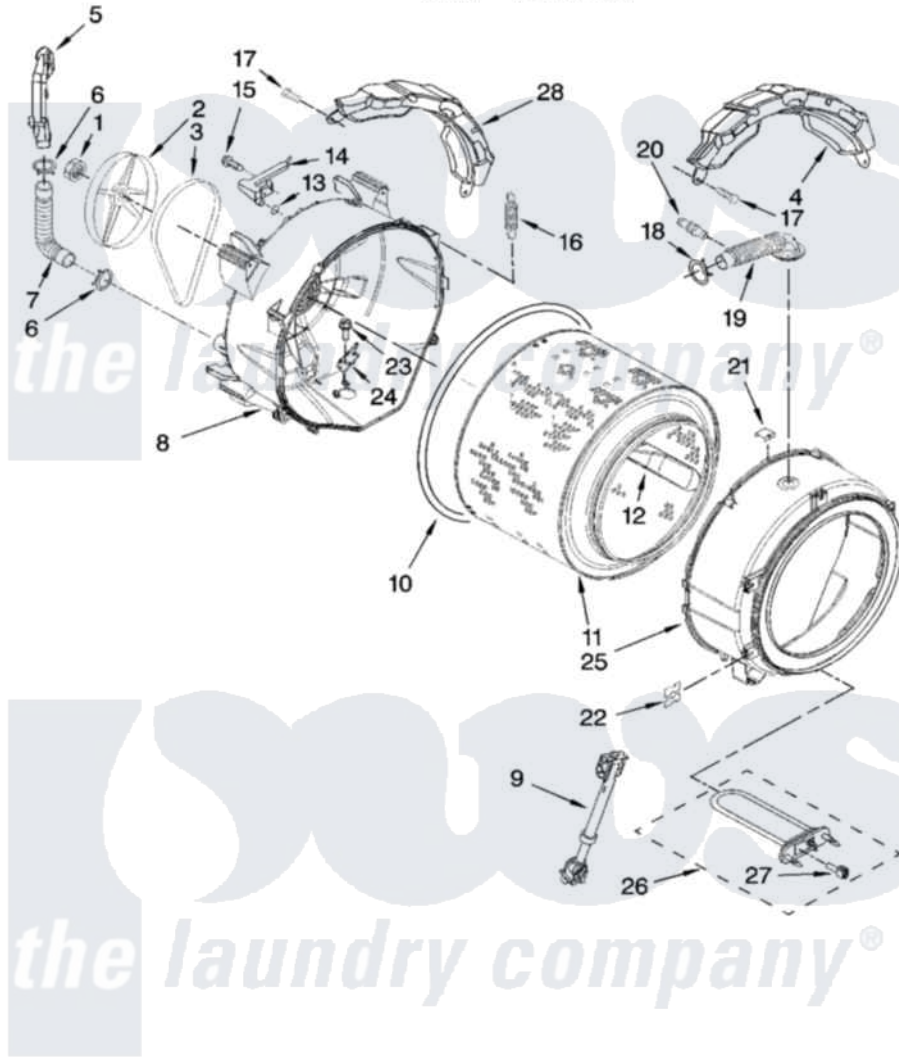

# Maytag MHWE500VW00 05 - TUB AND BASKET PARTS

## TUB AND BASKET PARTS

For Models: MHWE500VW00, MHWE500VP00  
(White) (Green Metallic)

W10208576

7

[Maytag Residential Maytag MHWE500VW00 Washer Parts](#) Parts Diagram 05 - TUB AND BASKET PARTS  
Click on the part number to view part

Item	Original Part Number	Replaced By	Status	Part Description
1	8533999	<a href="#">W10283361</a>		Nut, Pulley
2	W10003730	<a href="#">8182650</a>		Pulley
3	W10116215	<a href="#">W10388418</a>		Belt
4	<a href="#">W10008880</a>			Counterweight, Front
5	<a href="#">W10003500</a>			Pipe, Ventilation
6	8540010	<a href="#">W10208156</a>		Clamp
7	W10004330	<a href="#">8181743</a>		Hose, Exhaust
8	W10165398	<a href="#">W10213923</a>		Tub-Outer
9	<a href="#">W10015830</a>			Shock Absorber
10	<a href="#">W10036350</a>			Gasket, Tub
11	<a href="#">W10040480</a>			Basket, Complete
12	W10002770	<a href="#">W10200794</a>		Baffle, Tub
13	W10004270	<a href="#">W10250553</a>		O-Ring, Air Trap
14	W10003600	<a href="#">8181731</a>		Airtrap
15	8540513	<a href="#">8182214</a>		Screw
16	W10127411	<a href="#">8182814</a>		Spring, Suspension

17	W10094780	<a href="#">W10182109</a>	Screw-Kit
18	<a href="#">3363365</a>		Clamp, Hose
19	<a href="#">W10156130</a>		Hose, Inlet Valve To Steamer Siphon
20	<a href="#">W10156249</a>		Connector, Overflow Hose
21	<a href="#">8540092</a>		Clamp, Tub
22	8540072	<a href="#">8182512</a>	Nut, Push-In
23	8540880	<a href="#">8182214</a>	Screw
24	W10015240	<a href="#">W10250558</a>	Bracket, Heater Support
25	W10004180	<a href="#">280238</a>	Tub-Outer
26	W10155115	<a href="#">8182666</a>	Element, Heating
27	8540226	<a href="#">8181705</a>	Ntc
28	<a href="#">W10008870</a>		Counterweight, Rear