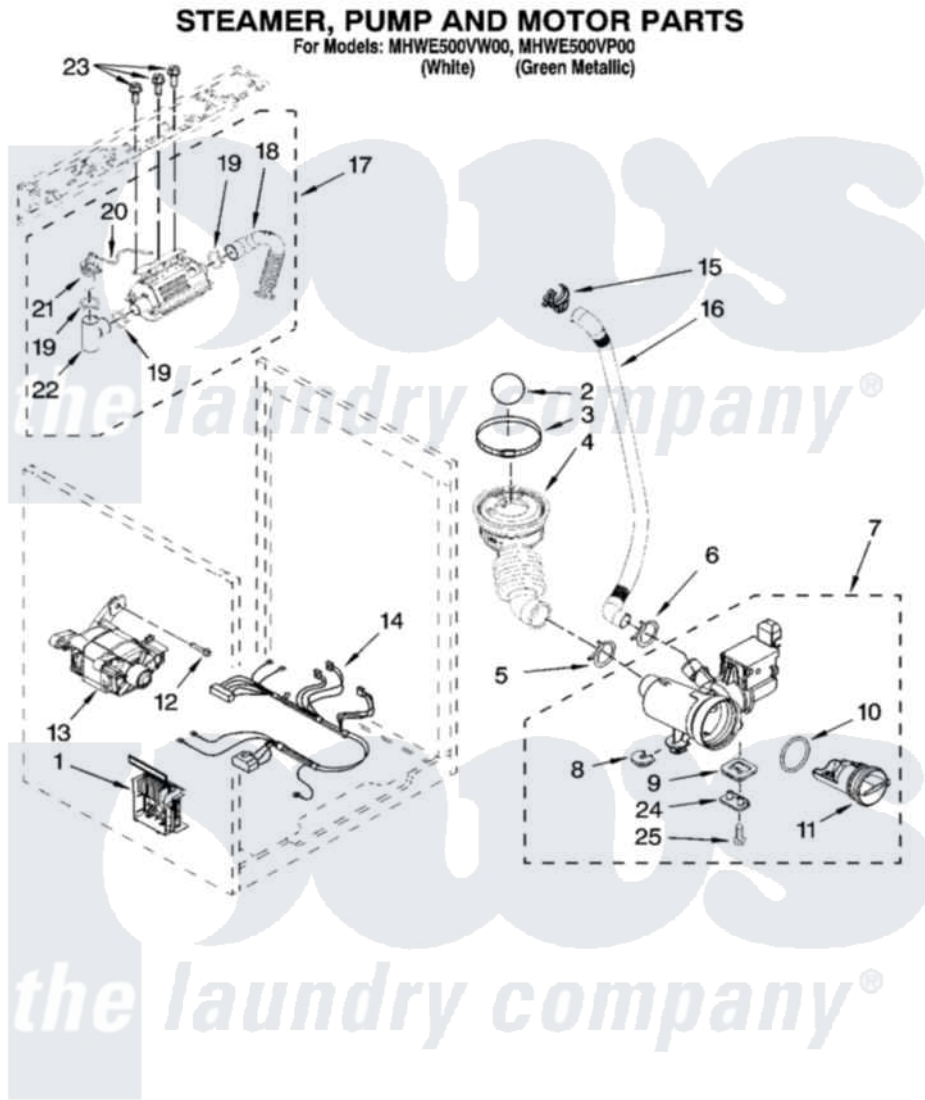

Maytag MHWE500VW00 06 - STEAMER, PUMP AND MOTOR PARTS, OPTIONAL PARTS (NOT INCLUDED)

W10208576

9

Maytag [Residential Maytag MHWE500VW00 Washer Parts](#) Parts Diagram.06 - STEAMER, PUMP AND MOTOR PARTS, OPTIONAL PARTS (NOT INCLUDED)
Click on the part number to view part

Item	Original Part Number	Replaced By	Status	Part Description
1	W10015480	W10384846		Motor Control Unit
2	W10003330	W10121657		Ball
3	8540008			Clamp
4	W10003240	8181732		Hose, Tub To Pump
5	370448	616099		Clamp
6	356138			Clamp, Hose
7	W10117829	W10130913		Pump
8	W10034820			Foot, Rubber
9	W10034830			Foot, Rubber
10	8540025	W10130913		Pump
11	8540996	W10130913		Pump
12	8540134			Bolt, Motor
13	W10140583			Motor, Drive
14	W10004420	W10186674		Harness, Motor
15	W10003290	8182209		Retainer, Drain Hose

16	W10003250		Hose, Drain-Inner
17	W10172726	W10157910	Steamer, Complete Assembly
18	W10156132		Hose, Steamer/Tub
19	W10156063	285655	Clamp, Hose
20	W10156133		Hose, Overflow
21	W10156250		Cap, Siphon
22	W10156251		Tank, Siphon
23	W10015090	489442	Screw 3 2217757 Roller, Front
24	8540033		Cap, Right Foot
25	8533964		Screw, 10-16 X 1.25
NI	72017		Paint, Touch-Up
"	W10218248		Paint, Touch-Up
"	W10218249		Paint, Touch-Up
"	BLANK	Not Available	ACCESSORY PARTS
"	285863		Water System Parts
"	4396899	8212452	Guard-Rear
"	38005	8541503	Kit, Stack Assembly
"	W10135699		Affresh Odor Remover