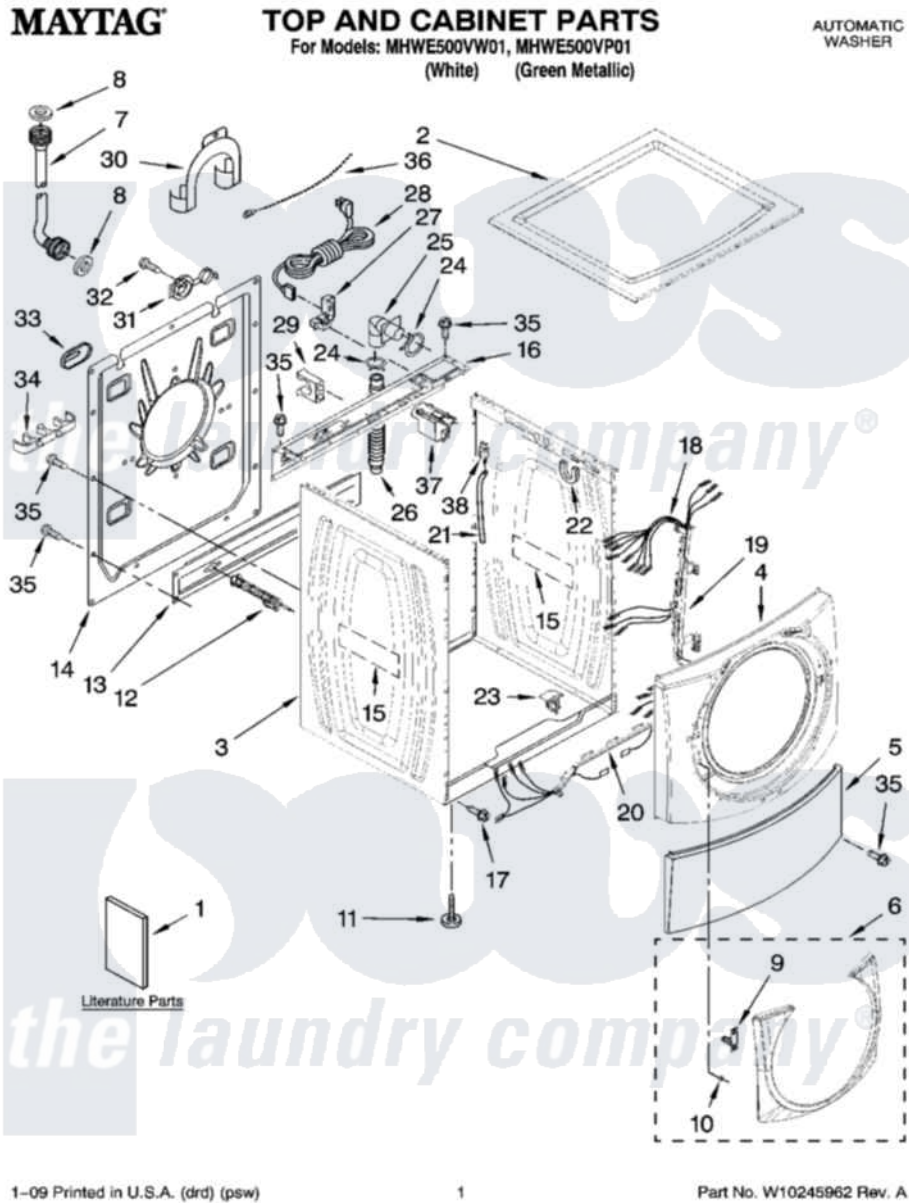

Maytag MHWE500VW01 01 - TOP AND CABINET PARTS

Maytag [Residential Maytag MHWE500VW01 Washer Parts](#) Parts Diagram 01 - TOP AND CABINET PARTS
 Click on the part number to view part

Item	Original Part Number	Replaced By	Status	Part Description
1	W10176966		Not Available	Use & Care Guide
"	W10217131		Not Available	Tech Sheet
"	W10133488		Not Available	Quick Start Guide
"	W10234015		Not Available	Energy Guide
2	W10003900			Top
"	W10191381			Top
3	W10171708			Cabinet
"	W10176850			Cabinet
4	W10157475	W10015590		Panel
"	W10176906			Panel, Front
5	W10003640	8181643		Toe Panel
"	W10191380			Toe Panel
6	W10182998			Ring, Trim
"	W10190646			Ring, Trim
7	W10194208	89503		Hose-Inlet
"	8571378	89503		Hose-Inlet

8	16123		Washer Inlet-Hose Miscellaneous Parts Must be Ordered Separately.
9	W10112671		Clip
10	W10029650	8183210	Clip, Trim
11	W10064810		Foot, Leveling
12	W10003340	W10289554A	Bolt
"	W10003350	W10289554A	Bolt
13	W10165710		Brace, Transport
"	W10003040		Brace, Transport
14	W10003030		Panel, Rear
15	3976348		Absorber, Sound
16	W10110677		Brace, Rear
17	8540479		Screw, Grounding
18	W10115662		Harness, Wiring
19	W10216383		Channel, Harness
20	W10168549		Channel, Harness
21	W10004260		Hose, Pressure Switch
22	W10008890	8181763	Bracket, Spring
23	8540210	W10085220	Microswitch
24	356138		Clamp, Hose
25	W10003260	8181738	Connector, Hose Outlet
26	W10003280	8181737	Hose, Drain
27	W10110676	8182635	Strain Relief
28	W10110674	8183009	Cord, Power
29	W10022290	8182702	Clip, Outer Hose Holder
30	8540021	W10280024	U-Bend, Drain Hose
31	8540728	8182699	Grommet, Cord Support
32	8540727	8182201	Screw, 3 X 8 mm
33	8540268		Cover, Transport
34	W10003270	8182701	Clip, Outer Hose Holder
35	W10015090	489442	Screw 3 2217757 Roller, Front
36	3347868	W10339879	Tie, Cable
37	8540230	W10339736	Filter, Interference
38	W10249845		Switch, Analog Pressure Sensor