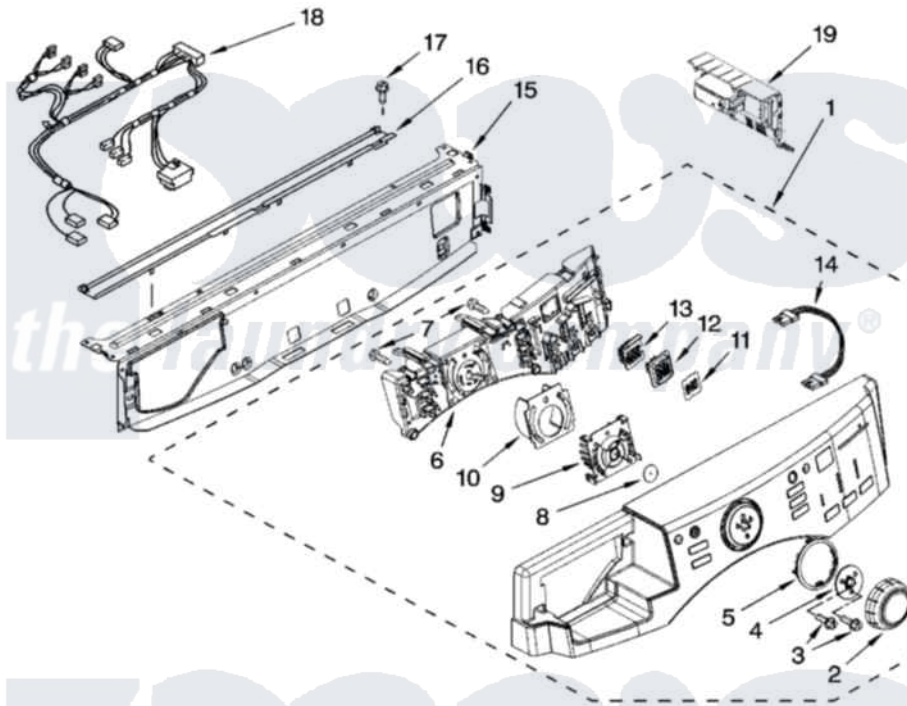

Maytag MHWE500VW01 03 - CONTROL PANEL PARTS

CONTROL PANEL PARTS

For Models: MHWE500VW01, MHWE500VP01
(White) (Green Metallic)

Maytag Residential Maytag MHWE500VW01 Washer Parts Parts Diagram 03 - CONTROL PANEL PARTS
Click on the part number to view part

Item	Original Part Number	Replaced By	Status	Part Description
1	W10176642	W10189234		Console
"	W10176643			Panel, Control
2	W10164576			Knob, Assembly
3	8540513	8182214		Screw
4	W10172298			Bushing, Knob
5	W10164567			Cycle, Light Guide
6	W10164541			User Interface,
7	8540282	8181661		Screw, Actuator
8	8572039			Seal, User Interface
9	W10170293			Guide, Light Cycle Internal
10	W10170295			Frame-Light Guide
11	W10171504			Foil-Display
12	W10164578			Guide, Light
13	W10171502			Fram-Light
14	W10167292			Harness, Wiring
15	W10059240			Brace, Front Top

16	W10003700	8183204	Channel, Water
17	W10015090	489442	Screw 3 2217757 Roller, Front
18	W10221496		Harness, Wiring
19	W10217077		Microcomputer, Machine Control