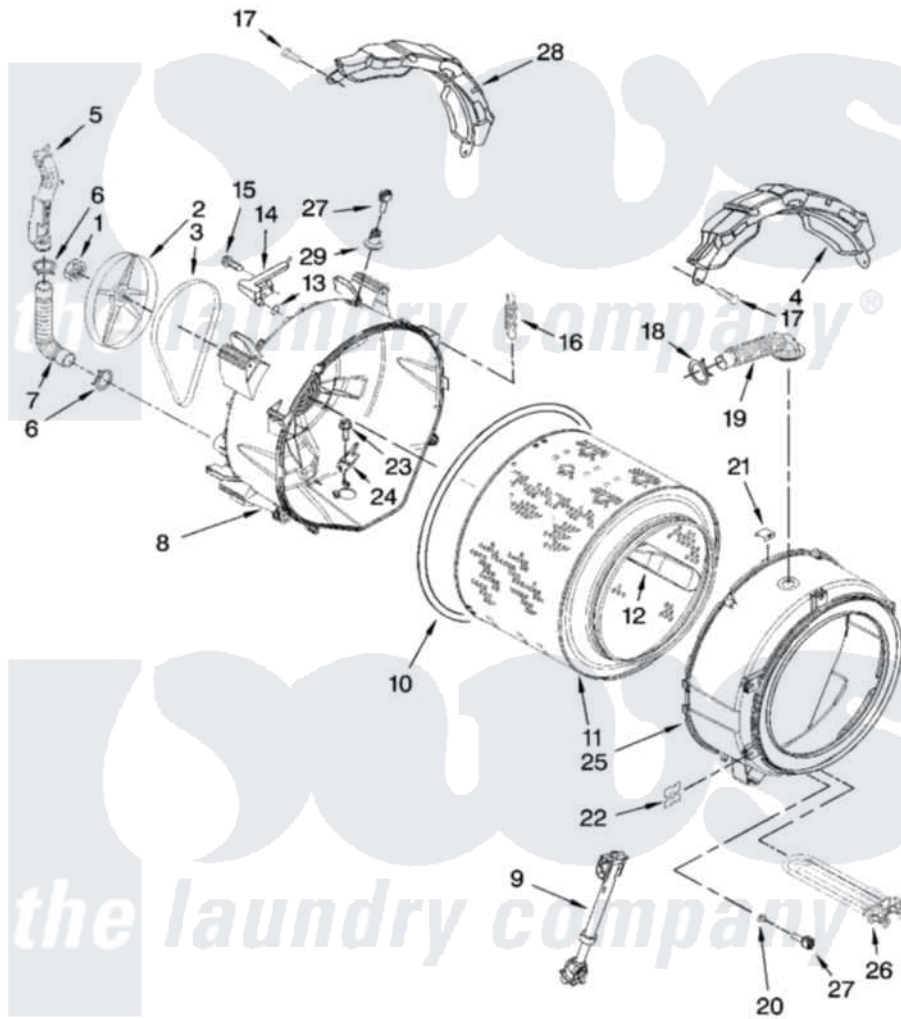

Maytag MHWE500VW01 05 - TUB AND BASKET PARTS

TUB AND BASKET PARTS

For Models: MHWE500VW01, MHWE500VP01
(White) (Green Metallic)

W10245962

7

Maytag [Residential Maytag MHWE500VW01 Washer Parts](#) Parts Diagram 05 - TUB AND BASKET PARTS
Click on the part number to view part

Item	Original Part Number	Replaced By	Status	Part Description
1	8533999	W10283361		Nut, Pulley
2	W10003730	8182650		Pulley
3	W10116215	W10388418		Belt
4	W10008880			Counterweight, Front
5	W10249838			Pipe, Ventilation
6	8540010	W10208156		Clamp
7	W10004330	8181743		Hose, Exhaust
8	W10165398	W10213923		Tub-Outer
9	W10015830			Shock Absorber
10	W10036350			Gasket, Tub
11	W10040480			Basket, Complete
12	W10200794			Baffle, Tub
13	W10250553			O-Ring, Air Trap
14	W10003600	8181731		Airtrap
15	8540513	8182214		Screw
16	W10127411	8182814		Spring, Suspension

17	W10094780	W10182109	Screw-Kit
18	3363365		Clamp, Hose
19	8540015		Hose, Exhaust
20	8540766		Seal, Rubber
21	8540092		Clamp, Tub
22	8540072	8182512	Nut, Push-In
23	8540880	8182214	Screw
24	W10250558		Bracket, Heater Support
25	W10190573	W10250805	Tub-Outer
26	W10249844		Heater-Steamer
27	8540226	8181705	Ntc
28	W10008870		Counterweight, Rear
29	W10249843		Seal, Temperature Sensor