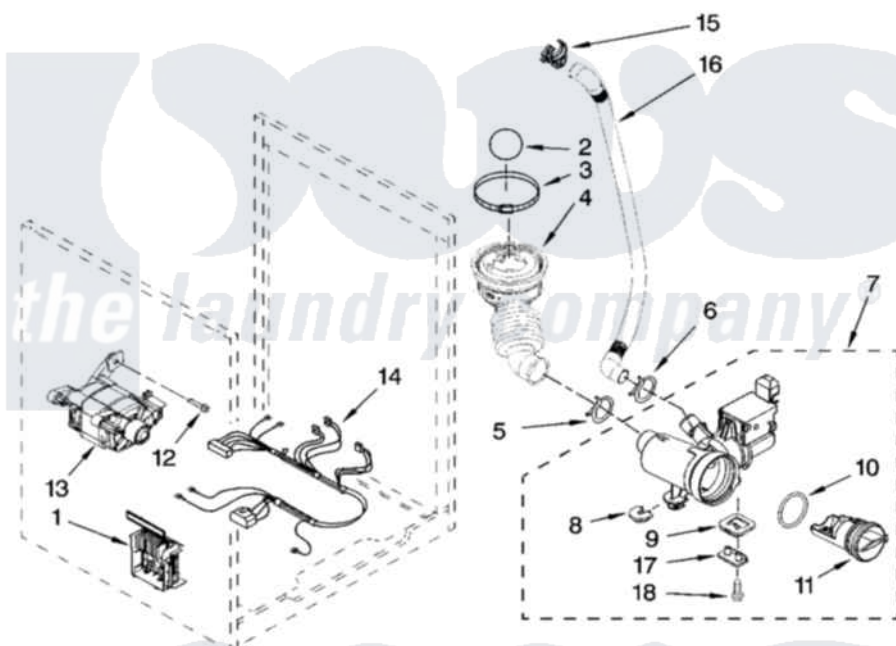

Maytag MHWE500VW01 06 - PUMP AND MOTOR PARTS, OPTIONAL PARTS (NOT INCLUDED)

PUMP AND MOTOR PARTS

For Models: MHWE500VW01, MHWE500VP01
(White) (Green Metallic)

W10245962

9

Maytag [Residential Maytag MHWE500VW01 Washer Parts](#) Parts Diagram 06 - PUMP AND MOTOR PARTS, OPTIONAL PARTS (NOT INCLUDED)
Click on the part number to view part

Item	Original Part Number	Replaced By	Status	Part Description
1	W10015480	W10384846		Motor Control Unit
2	W10003330	W10121657		Ball
3	8540008			Clamp
4	W10003240	8181732		Hose, Tub To Pump
5	370448	616099		Clamp
6	356138			Clamp, Hose
7	W10117829	W10130913		Pump
8	W10034820			Foot, Rubber
9	W10034830			Foot, Rubber
10	8540025	W10130913		Pump
11	8540996	W10130913		Pump
12	8540134			Bolt, Motor
13	W10140583			Motor, Drive
14	W10004420	W10186674		Harness, Motor
15	W10003290	8182209		Retainer, Drain Hose

16	W10003250		Hose, Drain-Inner
17	8540033		Cap, Right Foot
18	8533964		Screw, 10-16 X 1.25
NI	72017		Paint, Touch-Up
"	W10218248		Paint, Touch-Up
"	W10218249		Paint, Touch-Up
"	BLANK	Not Available	ACCESSORY PARTS
"	285863		Water System Parts
"	4396899	8212452	Guard-Rear
"	38005	8541503	Kit, Stack Assembly
"	W10135699		Affresh Odor Remover