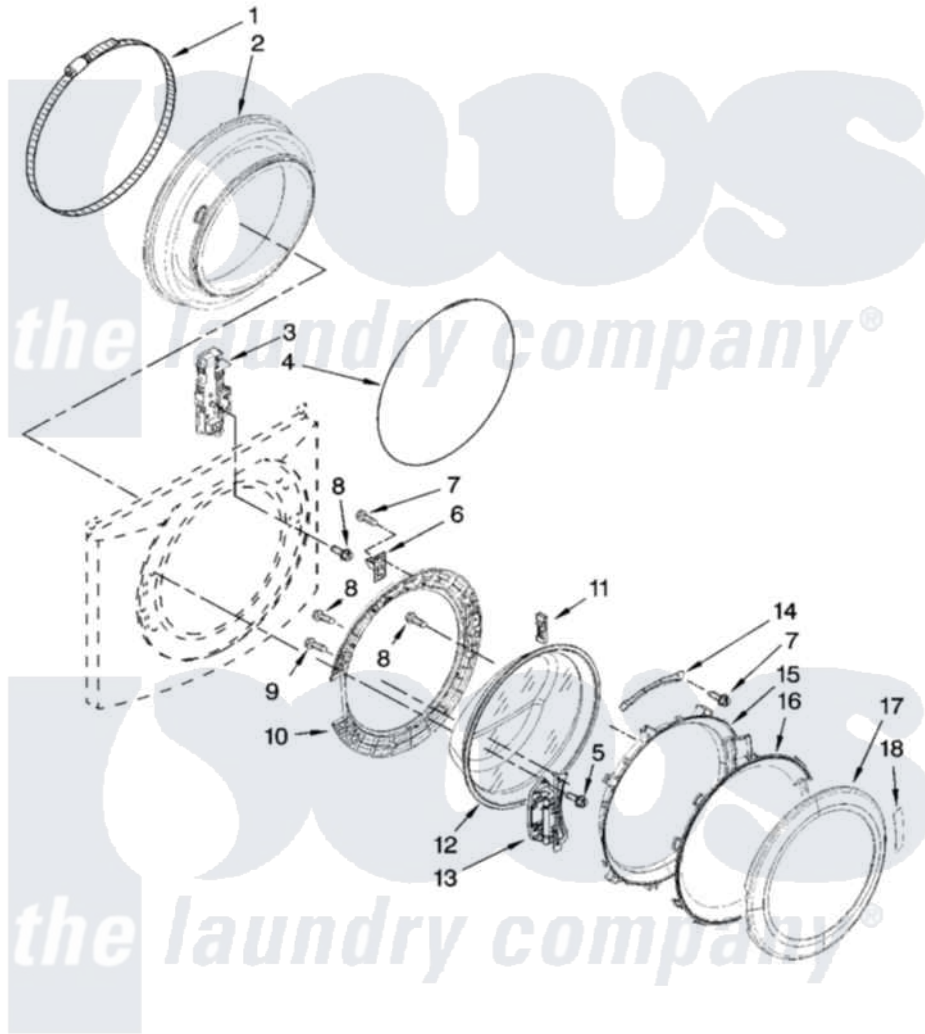

Maytag MHWE500VW11 02 - DOOR AND LATCH PARTS

DOOR AND LATCH PARTS

For Model: MHWE500VW11
(White)

W10249836

3

Maytag [Residential Maytag MHWE500VW11 Washer Parts](#) Parts Diagram 02 - DOOR AND LATCH PARTS
Click on the part number to view part

Item	Original Part Number	Replaced By	Status	Part Description
1	8182210			Clamp, Bellow
2	8182119			Bellow
3	8183270			Lock, Door
4	8182211			Clamp, Bellow To Front Panel
5	8181760	8540725		Screw
6	8183198	W10217552		Hook, Door
7	8181758	8182214		Screw
8	8181661			Screw, Actuator
9	8181660			Screw
10	8183195			Frame, Door Back Support
11	8181659	W10128586		Clamp, Glass Support
12	8181655			Glass, Door
13	8183202			Hinge, Door
14	8183199	W10295703		Clamp, Glass
15	8183256			Frame, Door Front Support
16	W10248071	W10153278		Screen, Door