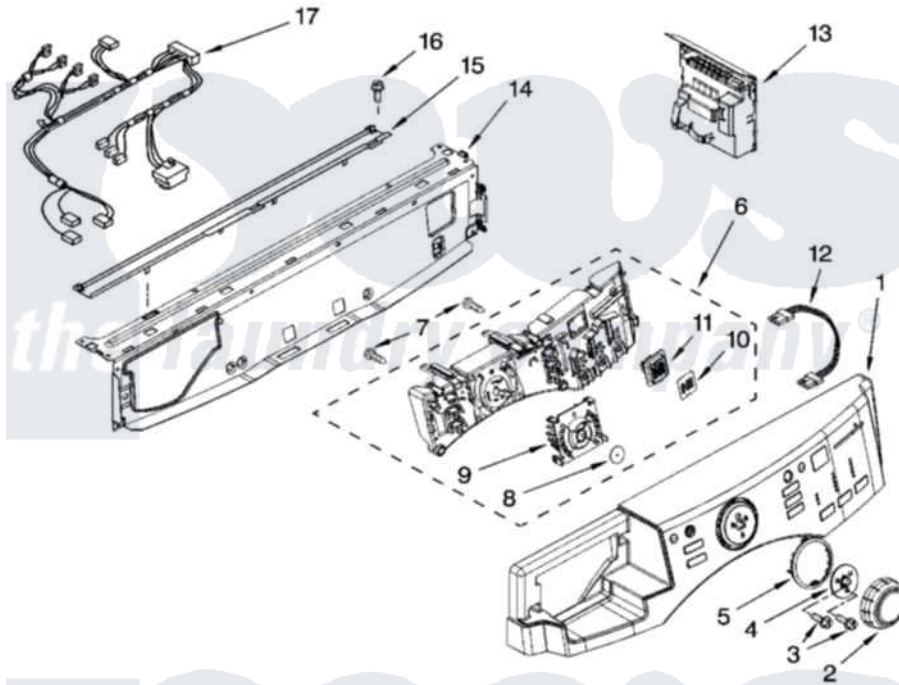

Maytag MHWE500VW11 03 - CONTROL PANEL PARTS

CONTROL PANEL PARTS

For Model: MHWE500VW11
(White)

[Maytag Residential Maytag MHWE500VW11 Washer Parts](#) Parts Diagram 03 - CONTROL PANEL PARTS
Click on the part number to view part

Item	Original Part Number	Replaced By	Status	Part Description
1	W10248113			Panel, Control
2	W10248116	W10164576		Knob, Assembly
3	8181758	8182214		Screw
4	W10248117	W10172298		Bushing, Knob
5	W10248122			Light Guide, Cycle
6	W10248065			User Interface
7	881661		Not Available	Screw
8	W10248120	8572039		Seal, User Interface
9	W10248121			Light Guide- Cycle, Internal
10	W10248118			Foil-Display
11	W10248119			Light Guide- Display
12	W10157884			Harness, Wiring
13	W10248067			Microcomputer, Machine Control
14	8183203	W10059240		Brace, Front Top
15	8183204			Channel, Water
16	8181756	488729		Screw