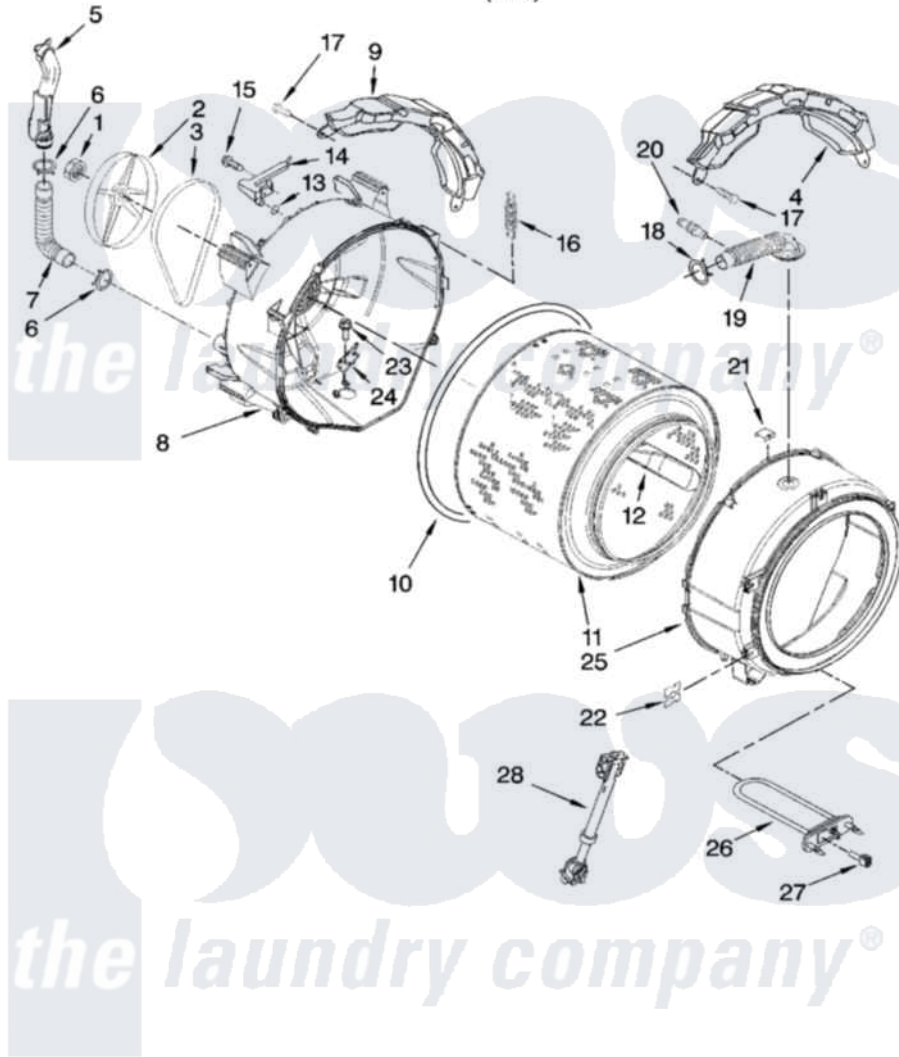

Maytag MHWE500VW11 05 - TUB AND BASKET PARTS

TUB AND BASKET PARTS

For Model: MHWE500VW11
(White)

W10249836

7

Maytag [Residential Maytag MHWE500VW11 Washer Parts](#) Parts Diagram 05 - TUB AND BASKET PARTS
Click on the part number to view part

Item	Original Part Number	Replaced By	Status	Part Description
1	8181672	W10283361		Nut, Pulley
2	8182650			Pulley
3	W10248068	W10388418		Belt
4	8181645	W10008880		Counterweight, Front
5	W10253670			Pipe, Ventilation
6	W10208156			Clamp
7	8181743			Hose, Exhaust
8	W10250567	W10250763		Tub-Outer
9	8181913	W10008870		Counterweight, Rear
10	8181673			Gasket, Tub
11	W10250573			Basket, Complete
12	W10250572			Baffle, Tub
13	W10250553			O-Ring, Air Trap
14	8181731			Airtrap
15	8181785			Screw
16	8182814			Spring, Suspension

17	8181647	W10182109	Screw-Kit
18	8181742	3367052	Clamp, Hose
19	W10156130		Hose, Inlet Valve To Steamer Siphon
20	W10156249		Connector, Overflow Hose
21	8181667	8540092	Clamp, Tub
22	8182512		Nut, Push-In
23	8182214		Screw
24	W10250558		Bracket, Heater Support
25	8182312	285981	Tub-Outer
26	8182666		Element, Heating
27	8181705		Ntc
28	8182812		Shock Absorber