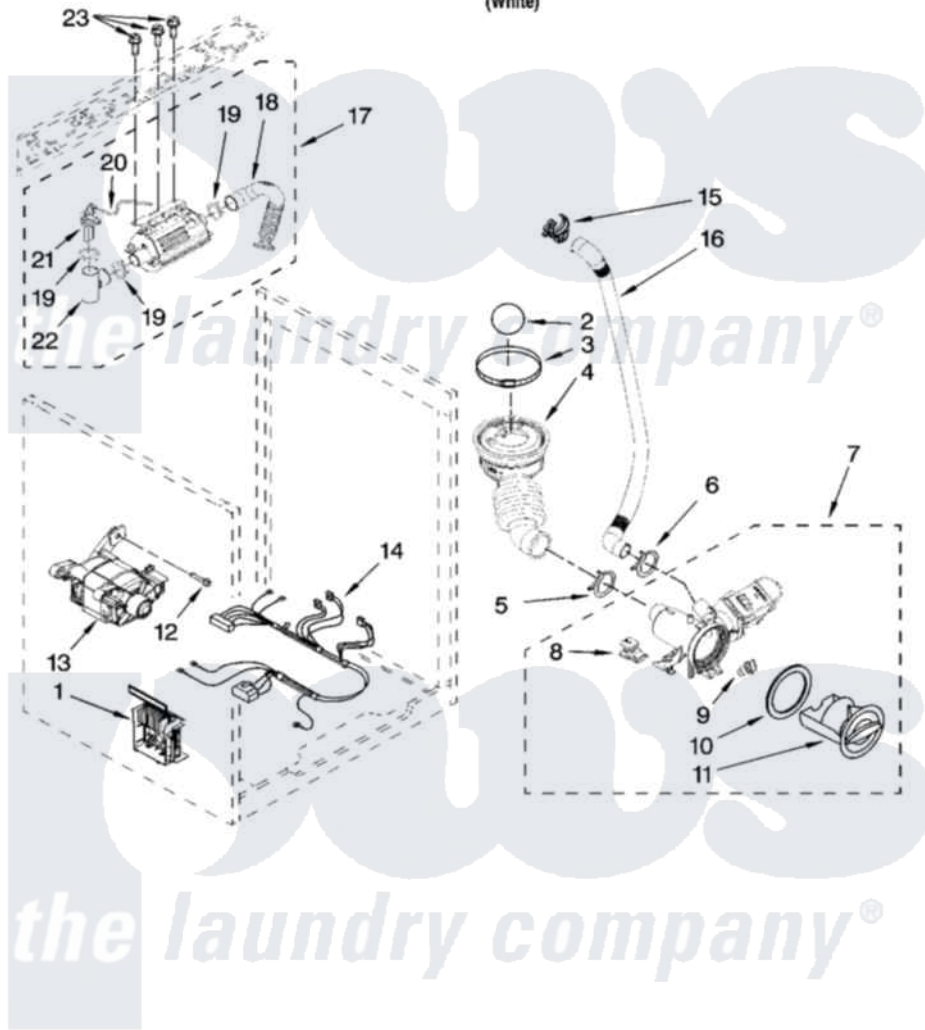

**Maytag MHWE500VW11 06 - STEAMER, PUMP AND MOTOR PARTS,  
OPTIONAL PARTS (NOT INCLUDED)**

**STEAMER, PUMP AND MOTOR PARTS**

For Model: MHWE500VW11  
(White)

W10249836

9

Maytag [Residential Maytag MHWE500VW11 Washer Parts](#) Parts Diagram.06 - STEAMER, PUMP AND MOTOR PARTS, OPTIONAL PARTS (NOT INCLUDED)  
Click on the part number to view part

Item	Original Part Number	Replaced By	Status	Part Description
1	<a href="#">8183196</a>			Motor Control Unit
2	<a href="#">W10121657</a>			Ball
3	8181734	<a href="#">696392</a>		Hose Clamp
4	<a href="#">8181732</a>			Hose, Tub To Pump
5	8181753	<a href="#">285655</a>		Clamp, Hose
6	8181752	<a href="#">3367052</a>		Clamp, Hose
7	8182821	<a href="#">280187</a>		Pump-Water
8	<a href="#">8182820</a>			Grommet, Damper
9	<a href="#">8182816</a>			Grommet, Damper
10	<a href="#">8181736</a>			Seal, Filter Cap
11	<a href="#">8183027</a>			Cap, Filter
12	<a href="#">W10128585</a>			Bolt, Motor
13	<a href="#">8182793</a>			Motor, Drive
14	<a href="#">W10189680</a>			Harness, Motor
15	<a href="#">8182209</a>			Retainer, Drain Hose

16	8181740	<a href="#">W10003250</a>	Hose, Drain-Inner
17	<a href="#">W10157910</a>		Steamer, Complete Assembly
18	<a href="#">W10156132</a>		Hose, Steamer/Tub
19	W10156063	<a href="#">285655</a>	Clamp, Hose
20	<a href="#">W10156133</a>		Hose, Overflow
21	<a href="#">W10156250</a>		Cap, Siphon
22	<a href="#">W10156251</a>		Tank, Siphon
23	8181828	<a href="#">488729</a>	Screw
NI	<a href="#">72017</a>		Paint, Touch-Up
"	<a href="#">350938</a>		Paint, Pressurized Spray B
"	<a href="#">350930</a>		Paint, Pressurized Spray B
"	<a href="#">799344</a>		Paint, Touch-Up )
"	BLANK	Not Available	ACCESSORY PARTS
"	<a href="#">285863</a>		Water System Parts
"	4396899	<a href="#">8212452</a>	Guard-Rear
"	38005	<a href="#">8541503</a>	Kit, Stack Assembly
"	<a href="#">W10135699</a>		Affresh Odor Remover