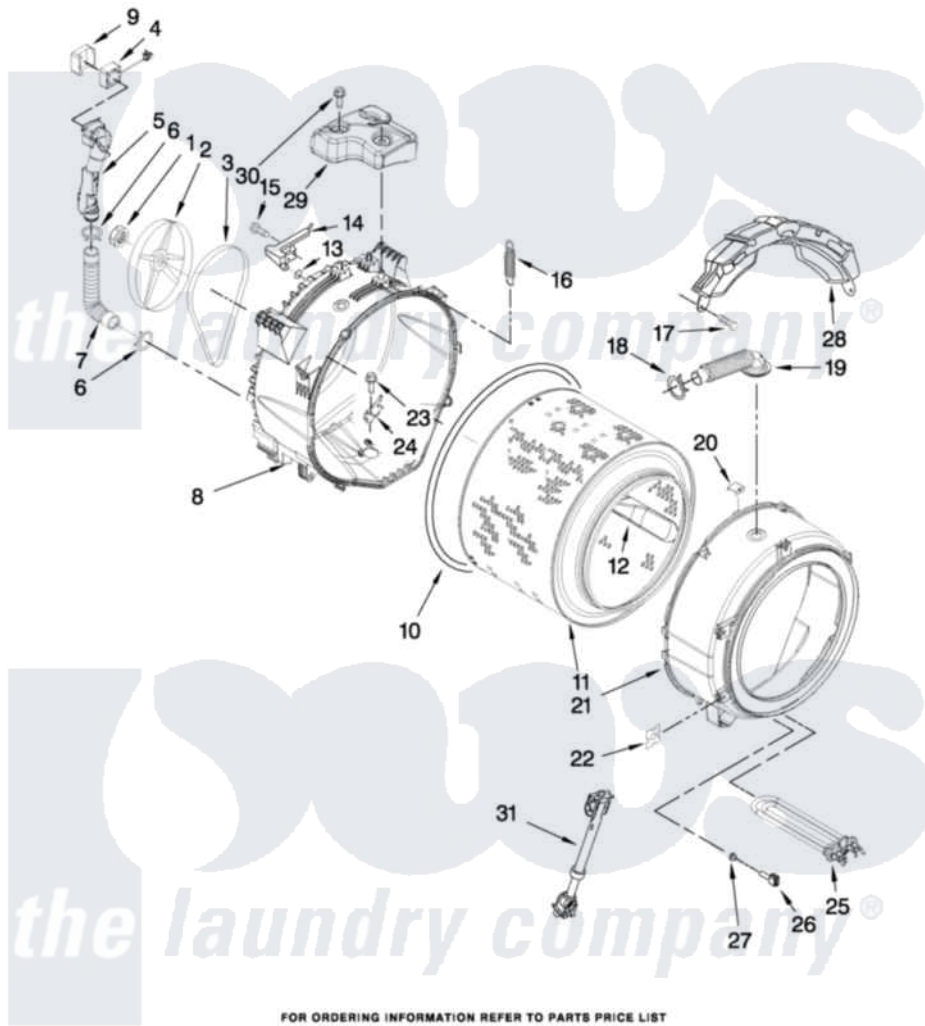

# Maytag MHWE550WJ00 05 - TUB AND BASKET PARTS

## TUB AND BASKET PARTS

For Models: MHWE550WW00, MHWE550WR00, MHWE550WJ00  
(White) (Red) (Oxide)

W10282011

FOR ORDERING INFORMATION REFER TO PARTS PRICE LIST

7

[Maytag Residential Maytag MHWE550WJ00 Washer Parts](#) Parts Diagram 05 - TUB AND BASKET PARTS  
Click on the part number to view part

Item	Original Part Number	Replaced By	Status	Part Description
1	<a href="#">W10283361</a>			Nut, Pulley
2	<a href="#">8182650</a>			Pulley
3	W10248068	<a href="#">W10388418</a>		Belt
4	<a href="#">W10283362</a>			Fan, Active Ventilation
5	<a href="#">W10283265</a>			Pipe, Ventilation
6	<a href="#">W10208156</a>			Clamp
7	<a href="#">8181743</a>			Hose, Exhaust
8	W10283358	<a href="#">W10290562</a>		Tub-Outer
9	<a href="#">W10283366</a>			Support, Ventilation Fan
10	<a href="#">8181673</a>			Gasket, Tub
11	<a href="#">W10283352</a>			Basket, Complete
12	<a href="#">W10283356</a>			Baffle, Tub
13	<a href="#">W10250553</a>			O-Ring, Air Trap
14	<a href="#">8181731</a>			Airtrap
15	<a href="#">8181785</a>			Screw
16	<a href="#">8182814</a>			Spring, Suspension

17	8181647	<a href="#">W10182109</a>	Screw-Kit
18	8181742	<a href="#">3367052</a>	Clamp, Hose
19	8183187	<a href="#">8540015</a>	Hose, Exhaust
20	8181667	<a href="#">8540092</a>	Clamp, Tub
21	W10250568	<a href="#">W10250762</a>	Tub-Outer
22	<a href="#">8182512</a>		Nut, Push-In
23	<a href="#">8182214</a>		Screw
24	<a href="#">W10250572</a>		Baffle, Tub
25	<a href="#">W10249844</a>		Heater-Steamer
26	<a href="#">8181705</a>		Ntc
27	<a href="#">8181829</a>		Seal, Rubber
28	8181645	<a href="#">W10008880</a>	Counterweight, Front
29	<a href="#">W10283355</a>		Counterweight, Rear
30	<a href="#">W10283359</a>		Screw, Rear Counterweight
31	<a href="#">8182812</a>		Shock Absorber