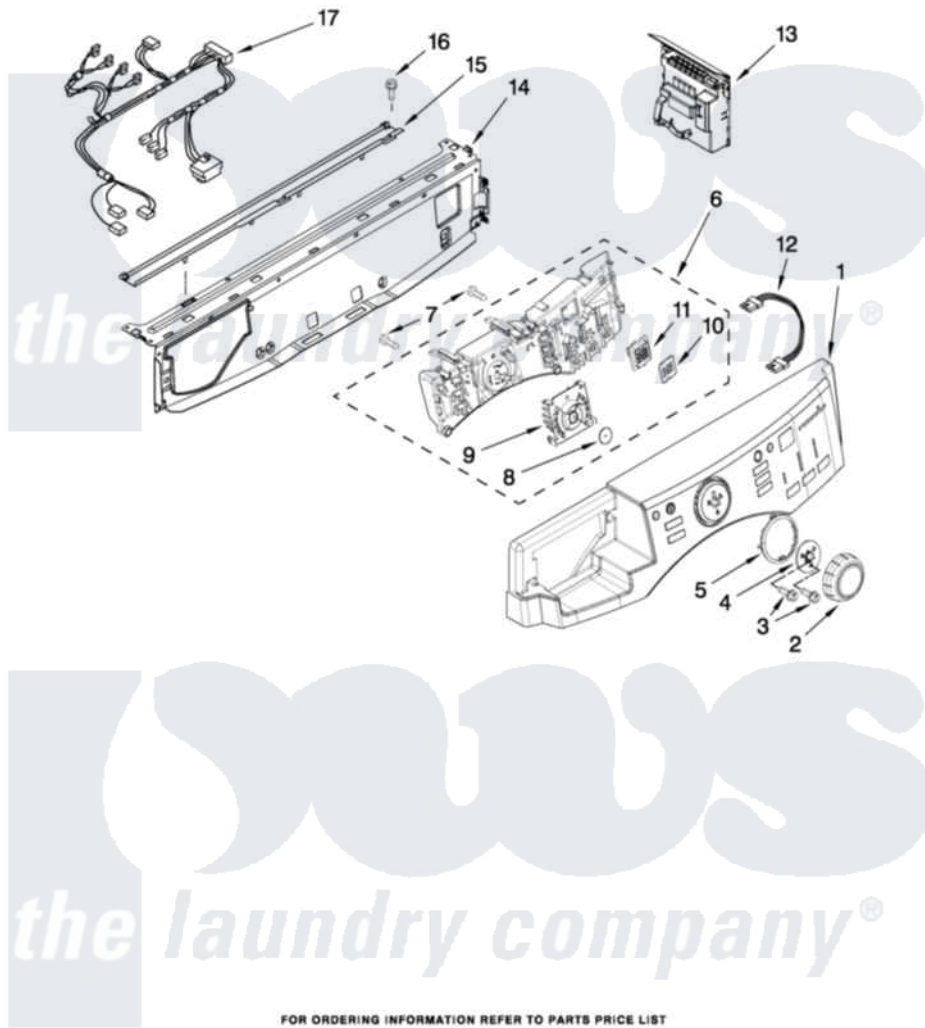

# Maytag MHWE550WJ01 03 - CONTROL PANEL PARTS

## CONTROL PANEL PARTS

For Models: MHWE550WW01 (White), MHWE550WR01 (Red), MHWE550WJ01 (Oxide)

FOR ORDERING INFORMATION REFER TO PARTS PRICE LIST

4

W10326932

[Maytag Residential Maytag MHWE550WJ01 Washer Parts](#) Parts Diagram 03 - CONTROL PANEL PARTS  
 Click on the part number to view part

Item	Original Part Number	Replaced By	Status	Part Description
1	<a href="#">W10296318</a>			Panel-Control
"	<a href="#">W10296319</a>			Panel-Control
"	<a href="#">W10296320</a>			Panel-Control
2	W10248116	<a href="#">W10164576</a>		Knob, Assembly
3	8181758	<a href="#">8182214</a>		Screw
4	W10248117	<a href="#">W10172298</a>		Bushing, Knob
5	<a href="#">W10248122</a>			Light Guide, Cycle
6	<a href="#">W10283515</a>			User Interface
7	<a href="#">8181661</a>			Screw, Actuator
8	W10248120	<a href="#">8572039</a>		Seal, User Interface
9	<a href="#">W10248121</a>			Light Guide- Cycle, Internal
10	<a href="#">W10248118</a>			Foil-Display
11	<a href="#">W10248119</a>			Light Guide- Display
12	<a href="#">W10283465</a>			Harness, Wiring
13	<a href="#">W10326991</a>			Microcomputer, Machine Control
14	8183203	<a href="#">W10059240</a>		Brace, Front Top

15 [8183204](#)  
16 8181756 [488729](#)  
17 [W10283457](#)

Channel, Water  
Screw  
Harness, Wiring