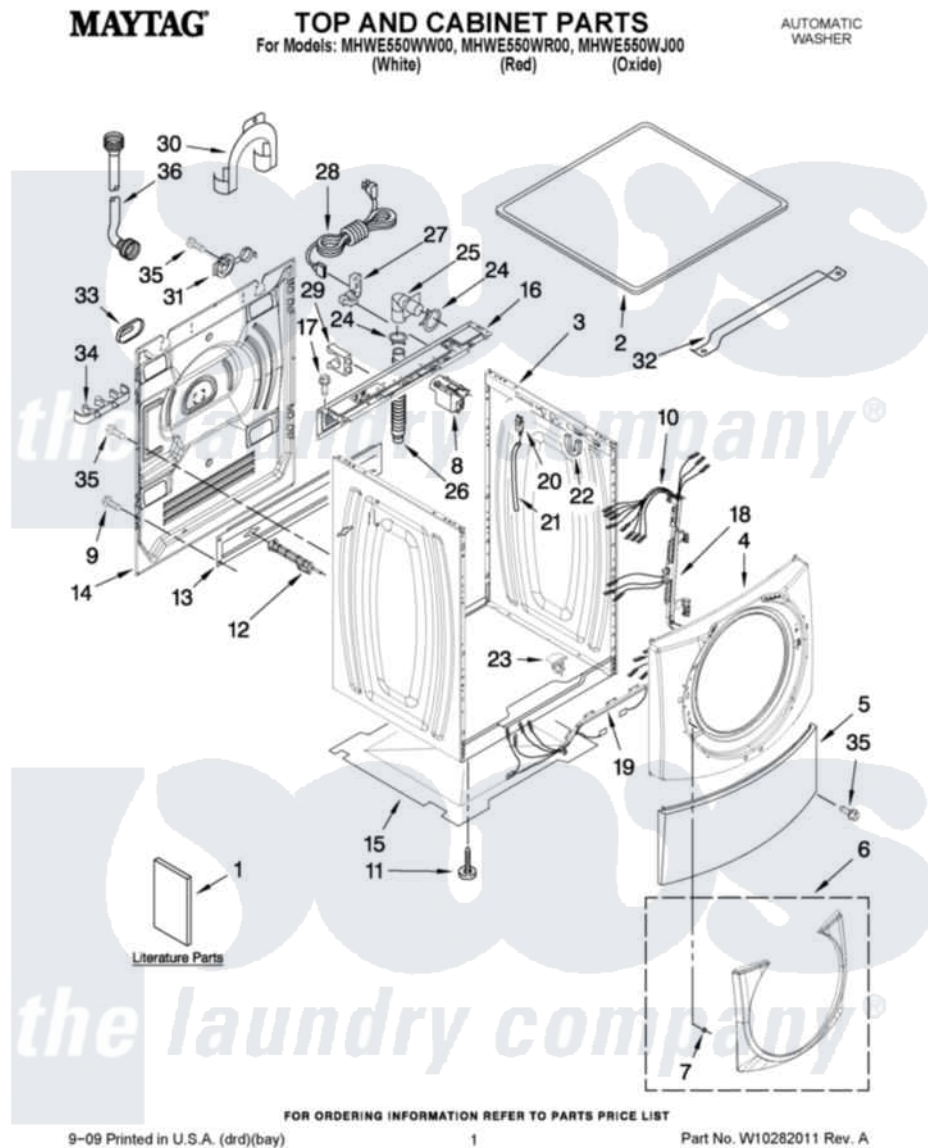

Maytag MHWE550WR00 01 - TOP AND CABINET PARTS

Maytag [Residential Maytag MHWE550WR00 Washer Parts](#) Parts Diagram 01 - TOP AND CABINET PARTS
 Click on the part number to view part

Item	Original Part Number	Replaced By	Status	Part Description
1	W10286169		Not Available	USE & CARE GUIDE
"	W10250503		Not Available	Tech Sheet
"	W10296359		Not Available	ENERGY GUIDE
2	8181799	8181641		Top
"	W10289411			Top
"	W10289394			Top
3	W10288155			Cabinet
"	W10288157			Cabinet
"	W10288156			Cabinet
4	W10248114			Panel, Front
"	W10289409			Panel, Front
"	W10289392			Panel, Front
5	8181643			Toe Panel
"	W10289410			Toe Panel
"	W10289395			Toe Panel
6	W10248115			Ring, Trim

"	W10289413		Ring, Trim
"	W10289399		Ring, Trim 9oxide)
7	8183210		Clip, Trim
8	8181922	W10326464	Filter, Interference
9	W10157885		Screw, 4.2 X 14
10	W10250577		Harness, Wiring
11	8181636		Foot, Leveling
12	W10283353	W10289554A	Bolt
"	W10283354	W10289554A	Bolt
13	8182661	W10003040	Brace, Transport
14	W10242507		Panel, Rear
15	8181635		Pan, Bottom
16	W10289389		Brace, Rear
17	8181756	488729	Screw
18	W10121609		Channel, Harness
19	W10121610		Channel, Harness
20	W10249845		Switch, Analog Pressure Sensor
21	8181739	W10004260	Hose, Pressure Switch
22	8181763		Bracket, Spring
23	W10189678	W10085220	Microswitch
24	8181752	3367052	Clamp, Hose
25	8181738		Connector, Hose Outlet
26	8181737		Hose, Drain
27	8181690	8182635	Strain Relief
28	8183009		Cord, Power
29	8182702		Clip, Outer Hose Holder
30	8181768	W10280024	U-Bend, Drain Hose
31	8182699		Grommet, Cord Support
32	8181632		Brace, Top
33	8182700	8540268	Cover, Transport
34	8182701		Clip, Outer Hose Holder
35	8181828	488729	Screw
36	8182795	89503	Hose-Inlet
"	8182792	89503	Hose-Inlet