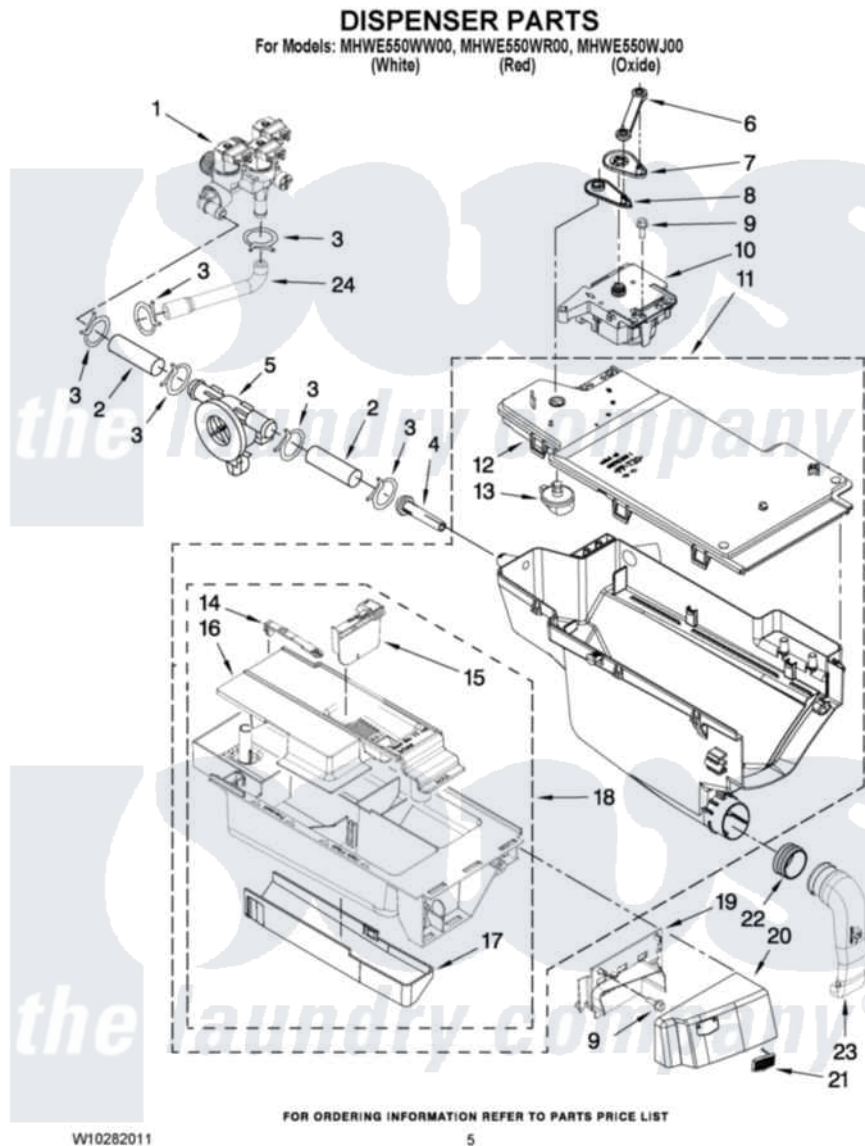

# Maytag MHWE550WR00 04 - DISPENSER PARTS

Maytag [Residential Maytag MHWE550WR00 Washer Parts](#) Parts Diagram 04 - DISPENSER PARTS  
Click on the part number to view part

Item	Original Part Number	Replaced By	Status	Part Description
1	<a href="#">W10247306</a>			Valve, Inlet
2	<a href="#">W10275565</a>			Hose, Inlet Valve To Flowmeter
3	8181751	<a href="#">489503</a>		Clamp
4	<a href="#">8183181</a>			Nozzle, Inlet
5	8181696	<a href="#">W10110225</a>		Flowmeter
6	<a href="#">8183183</a>			Lever, Water Distribution
7	<a href="#">8183184</a>			Cam, Actuator
8	<a href="#">W10161052</a>			Lever, Water Distribution
9	<a href="#">8181661</a>			Screw, Actuator
10	W10283468	<a href="#">W10352973</a>		Actuator
11	<a href="#">W10157886</a>			Dispenser, Complete
12	<a href="#">W10164400</a>			Plate, Distribution
13	<a href="#">8181712</a>			Nozzle, Distribution
14	<a href="#">8181721</a>			Hook, Drawer
15	<a href="#">W10121596</a>			Separator, With Selection Slider

16	<a href="#">W10121598</a>		Syphon, Bleach/Softener
17	<a href="#">8183179</a>		Cover, Detergent Drawer
18	<a href="#">8183173</a>		Drawer, Detergent
19	<a href="#">W10248111</a>		Bracket, Handle Fixation
"	<a href="#">W10289412</a>		Bracket, Handle Fixation
"	<a href="#">W10289408</a>		Bracket, Handle Fixation
20	W10296315	<a href="#">W10296321</a>	Handle
"	W10296316	<a href="#">W10296322</a>	Handle
"	W10296317	<a href="#">W10296323</a>	Handle
21	W10248108	<a href="#">W10177245</a>	Medallion
22	<a href="#">8181747</a>		Seal
23	<a href="#">8181718</a>		Tube, Dispenser To Bellow
24	<a href="#">W10247308</a>		Hose, Inlet Valve To Vent Pipe