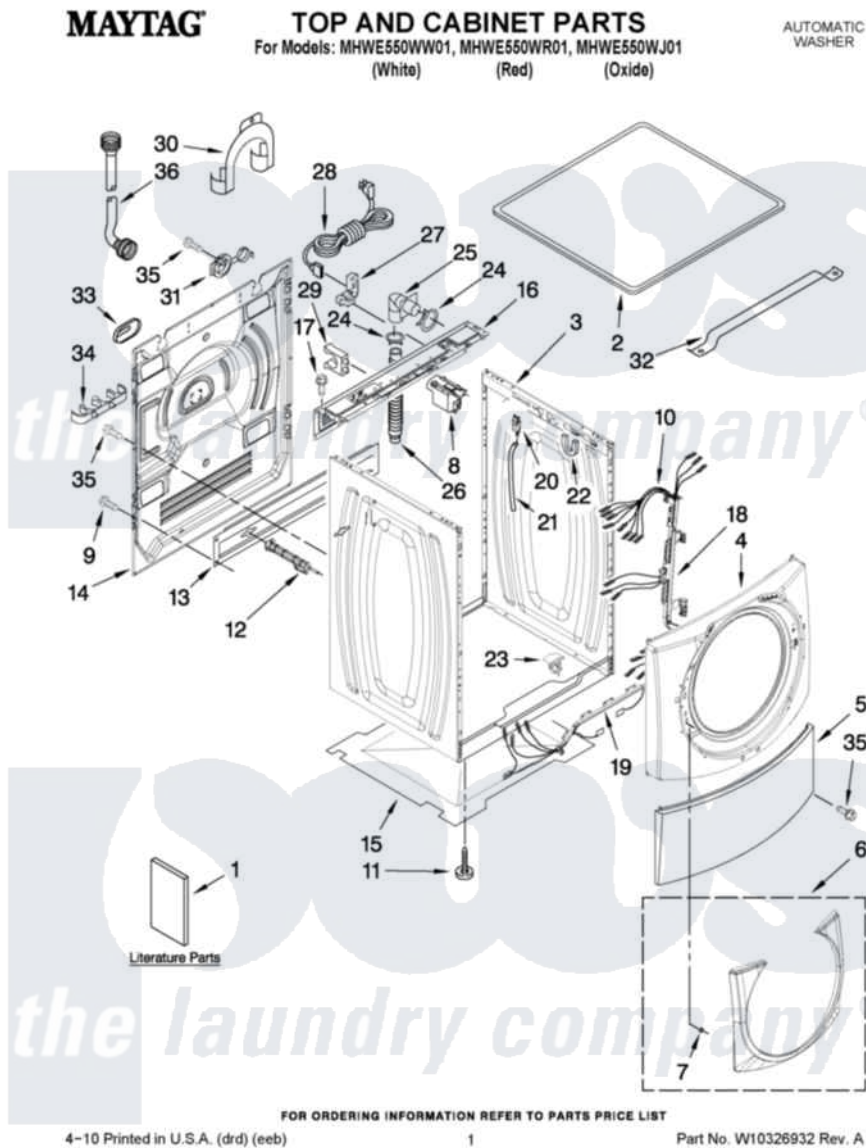

Maytag MHWE550WR01 01 - TOP AND CABINET PARTS

Maytag [Residential Maytag MHWE550WR01 Washer Parts](#) Parts Diagram 01 - TOP AND CABINET PARTS
 Click on the part number to view part

Item	Original Part Number	Replaced By	Status	Part Description
1	W10286169		Not Available	USE & CARE GUIDE
"	W10250503		Not Available	Tech Sheet
"	W10296359		Not Available	ENERGY GUIDE
2	8181799	8181641		Top
"	W10289411			Top
"	W10289394			Top
3	W10288155			Cabinet
"	W10288157			Cabinet
"	W10288156			Cabinet
4	W10248114			Panel, Front
"	W10289409			Panel, Front
"	W10289392			Panel, Front
5	8181643			Toe Panel
"	W10289410			Toe Panel
"	W10289395			Toe Panel
6	W10248115			Ring, Trim

"	W10289413		Ring, Trim
"	W10289399		Ring, Trim 9oxide)
7	8183210		Clip, Trim
8	W10326464		Filter, Interference
9	W10157885		Screw, 4.2 X 14
10	W10250577		Harness, Wiring
11	8181636		Foot, Leveling
12	W10283353	W10289554A	Bolt
"	W10283354	W10289554A	Bolt
13	8182661	W10003040	Brace, Transport
14	W10242507		Panel, Rear
15	8181635		Pan, Bottom
16	W10289389		Brace, Rear
17	8181756	488729	Screw
18	W10121609		Channel, Harness
19	W10121610		Channel, Harness
20	W10249845		Switch, Analog Pressure Sensor
21	8181739	W10004260	Hose, Pressure Switch
22	8181763		Bracket, Spring
23	W10189678	W10085220	Microswitch
24	8181752	3367052	Clamp, Hose
25	8181738		Connector, Hose Outlet
26	8181737		Hose, Drain
27	8181690	8182635	Strain Relief
28	8183009		Cord, Power
29	8182702		Clip, Outer Hose Holder
30	8181768	W10280024	U-Bend, Drain Hose
31	8182699		Grommet, Cord Support
32	8181632		Brace, Top
33	8182700	8540268	Cover, Transport
34	8182701		Clip, Outer Hose Holder
35	8181828	488729	Screw
36	8182795	89503	Hose-Inlet
"	8182792	89503	Hose-Inlet