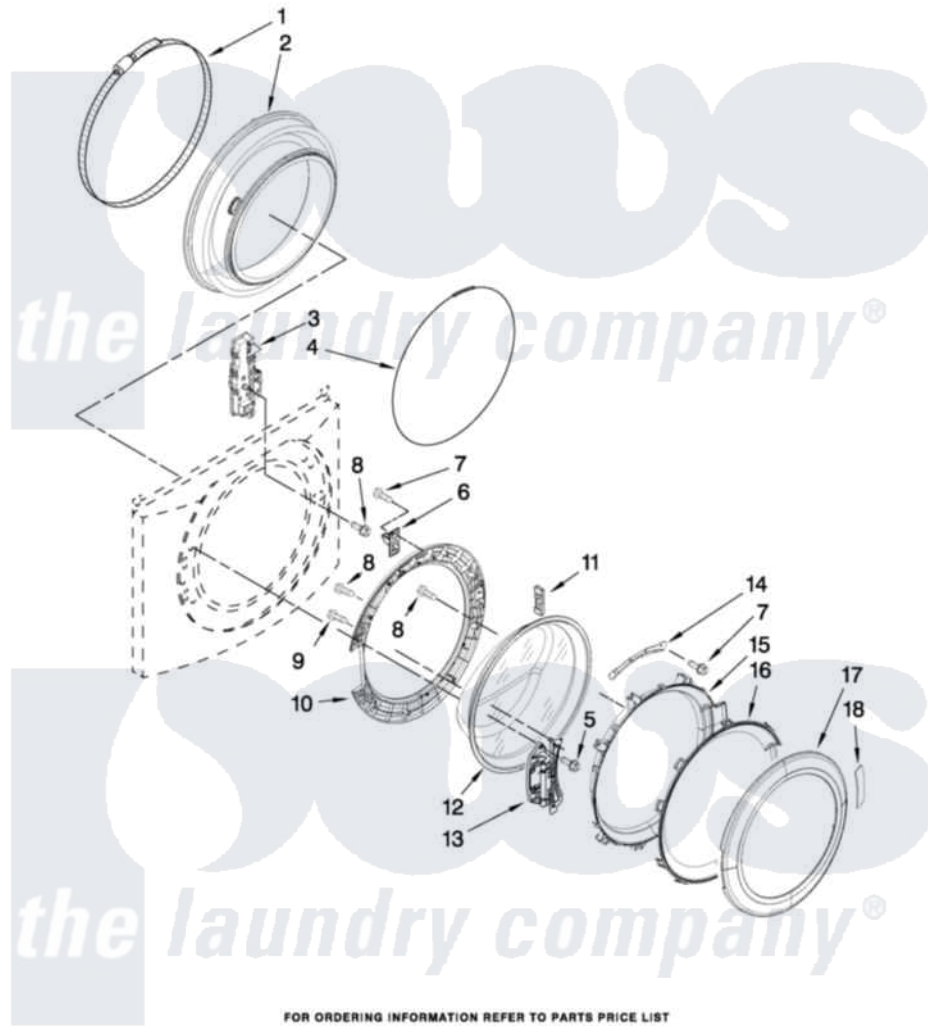

# Maytag MHWE550WR01 02 - DOOR AND LATCH PARTS

## DOOR AND LATCH PARTS

For Models: MHWE550WW01, MHWE550WR01, MHWE550WJ01  
(White) (Red) (Oxide)

W10326932

FOR ORDERING INFORMATION REFER TO PARTS PRICE LIST

3

Maytag [Residential Maytag MHWE550WR01 Washer Parts](#) Parts Diagram 02 - DOOR AND LATCH PARTS  
Click on the part number to view part

Item	Original Part Number	Replaced By	Status	Part Description
1	<a href="#">8182210</a>			Clamp, Bellow
2	<a href="#">8182119</a>			Bellow
3	<a href="#">8183270</a>			Lock, Door
4	<a href="#">8182211</a>			Clamp, Bellow To Front Panel
5	<a href="#">W10313165</a>			Screw
6	<a href="#">W10217552</a>			Hook, Door
7	8181758	<a href="#">8182214</a>		Screw
8	<a href="#">8181661</a>			Screw, Actuator
9	<a href="#">8181660</a>			Screw
10	<a href="#">8183195</a>			Frame, Door Back Support
11	8181659	<a href="#">W10128586</a>		Clamp, Glass Support
12	<a href="#">8181655</a>			Glass, Door
13	<a href="#">8183202</a>			Hinge, Door
14	<a href="#">W10295703</a>			Clamp, Glass
15	<a href="#">8183256</a>			Frame, Door Front Support
16	W10248071	<a href="#">W10153278</a>		Screen, Door