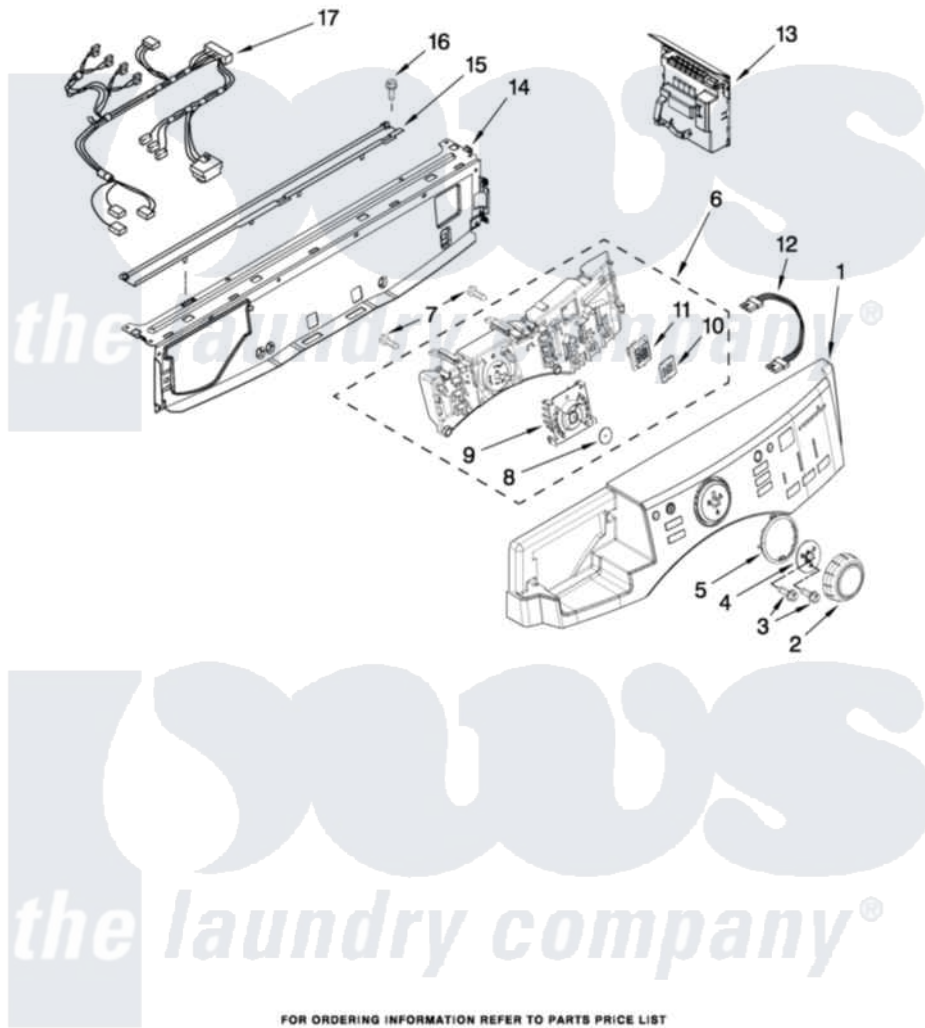

Maytag MHWE550WR01 03 - CONTROL PANEL PARTS

CONTROL PANEL PARTS

For Models: MHWE550WW01 (White), MHWE550WR01 (Red), MHWE550WJ01 (Oxide)

FOR ORDERING INFORMATION REFER TO PARTS PRICE LIST

4

W10326932

[Maytag Residential Maytag MHWE550WR01 Washer Parts](#) Parts Diagram 03 - CONTROL PANEL PARTS
Click on the part number to view part

Item	Original Part Number	Replaced By	Status	Part Description
1	W10296318			Panel-Control
"	W10296319			Panel-Control
"	W10296320			Panel-Control
2	W10248116	W10164576		Knob, Assembly
3	8181758	8182214		Screw
4	W10248117	W10172298		Bushing, Knob
5	W10248122			Light Guide, Cycle
6	W10283515			User Interface
7	8181661			Screw, Actuator
8	W10248120	8572039		Seal, User Interface
9	W10248121			Light Guide- Cycle, Internal
10	W10248118			Foil-Display
11	W10248119			Light Guide- Display
12	W10283465			Harness, Wiring
13	W10326991			Microcomputer, Machine Control
14	8183203	W10059240		Brace, Front Top

15 [8183204](#)

Channel, Water

16 8181756

[488729](#)

Screw

17 [W10283457](#)

Harness, Wiring