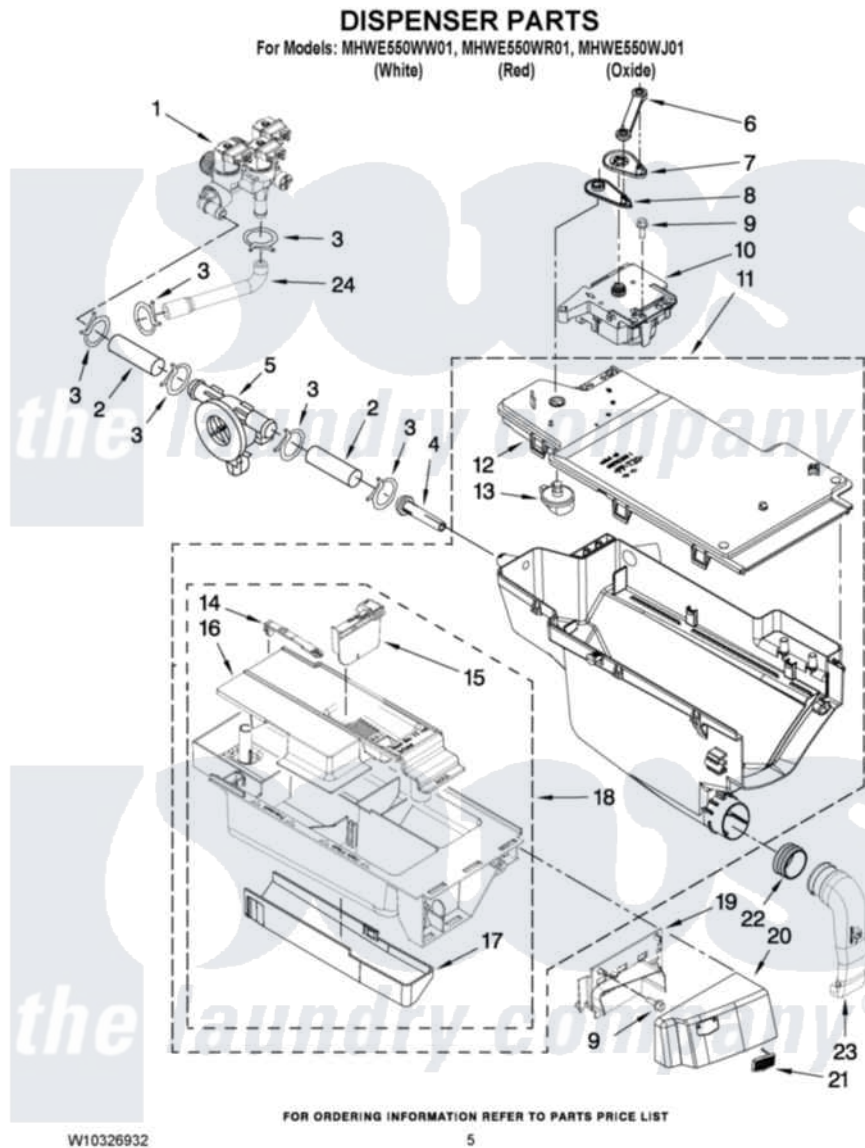

Maytag MHWE550WR01 04 - DISPENSER PARTS

Maytag [Residential Maytag MHWE550WR01 Washer Parts](#) Parts Diagram 04 - DISPENSER PARTS
Click on the part number to view part

Item	Original Part Number	Replaced By	Status	Part Description
1	W10247306			Valve, Inlet
2	W10275565			Hose, Inlet Valve To Flowmeter
3	8181751	489503		Clamp
4	8183181			Nozzle, Inlet
5	8181696	W10110225		Flowmeter
6	8183183			Lever, Water Distribution
7	8183184			Cam, Actuator
8	W10161052			Lever, Water Distribution
9	8181661			Screw, Actuator
10	W10283468	W10352973		Actuator
11	W10157886			Dispenser, Complete
12	W10164400			Plate, Distribution
13	8181712			Nozzle, Distribution
14	8181721			Hook, Drawer
15	W10121596			Separator, With Selection Slider

16	W10121598		Syphon, Bleach/Softener
17	8183179		Cover, Detergent Drawer
18	8183173		Drawer, Detergent
19	W10248111		Bracket, Handle Fixation
"	W10289412		Bracket, Handle Fixation
"	W10289408		Bracket, Handle Fixation
20	W10296315	W10296321	Handle
"	W10296316	W10296322	Handle
"	W10296317	W10296323	Handle
21	W10248108	W10177245	Medallion
22	8181747		Seal
23	8181718		Tube, Dispenser To Bellow
24	W10247308		Hose, Inlet Valve To Vent Pipe