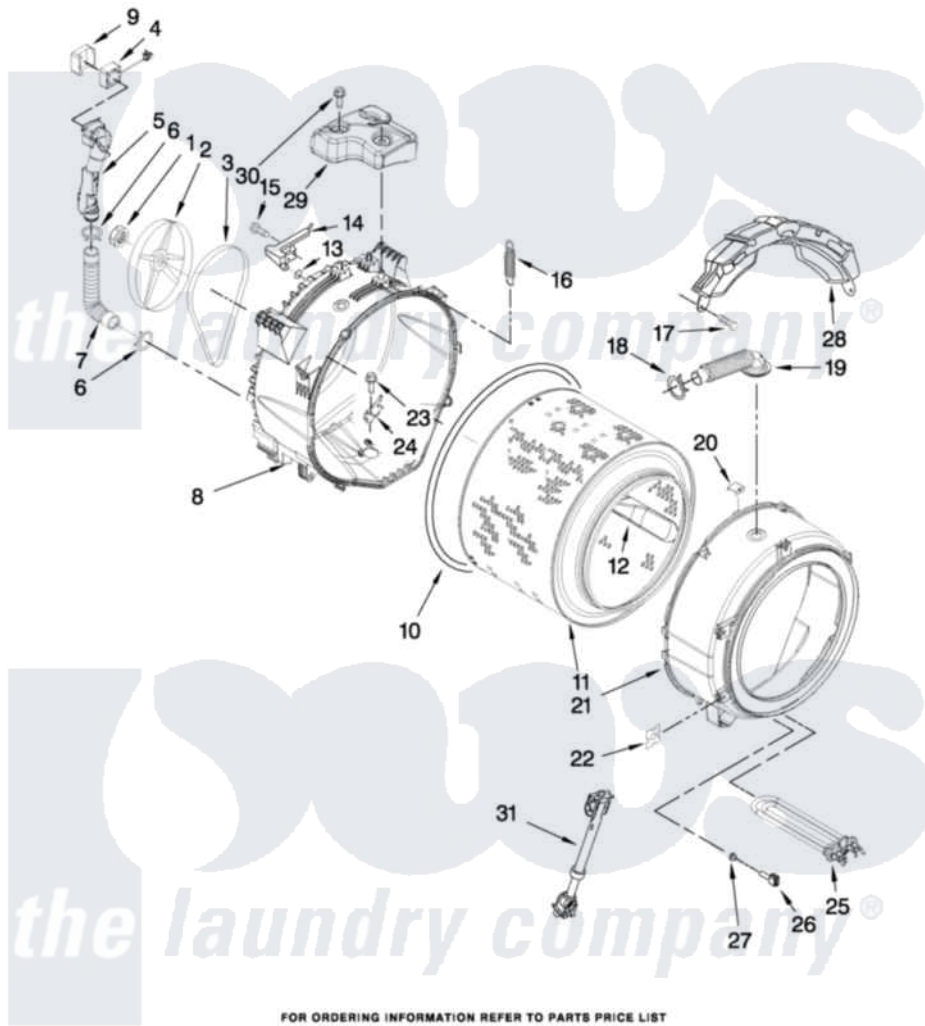

Maytag MHWE550WR01 05 - TUB AND BASKET PARTS

TUB AND BASKET PARTS

For Models: MHWE550WW01, MHWE550WR01, MHWE550WJ01
(White) (Red) (Oxide)

W10326932

FOR ORDERING INFORMATION REFER TO PARTS PRICE LIST

7

Maytag [Residential Maytag MHWE550WR01 Washer Parts](#) Parts Diagram 05 - TUB AND BASKET PARTS
Click on the part number to view part

Item	Original Part Number	Replaced By	Status	Part Description
1	W10283361			Nut, Pulley
2	8182650			Pulley
3	W10248068	W10388418		Belt
4	W10283362			Fan, Active Ventilation
5	W10283265			Pipe, Ventilation
6	W10208156			Clamp
7	8181743			Hose, Exhaust
8	W10283358	W10290562		Tub-Outer
9	W10283366			Support, Ventilation Fan
10	8181673			Gasket, Tub
11	W10283352			Basket, Complete
12	W10283356			Baffle, Tub
13	W10250553			O-Ring, Air Trap
14	8181731			Airtrap
15	8181785			Screw
16	8182814			Spring, Suspension

17	8181647	W10182109	Screw-Kit
18	8181742	3367052	Clamp, Hose
19	8183187	8540015	Hose, Exhaust
20	8181667	8540092	Clamp, Tub
21	W10250568	W10250762	Tub-Outer
22	8182512		Nut, Push-In
23	8182214		Screw
24	W10250572		Baffle, Tub
25	W10249844		Heater-Steamer
26	8181705		Ntc
27	8181829		Seal, Rubber
28	W10326457		Counterweight, Front
29	W10326456		Counterweight, Rear
30	W10283359		Screw, Rear Counterweight
31	8182812		Shock Absorber