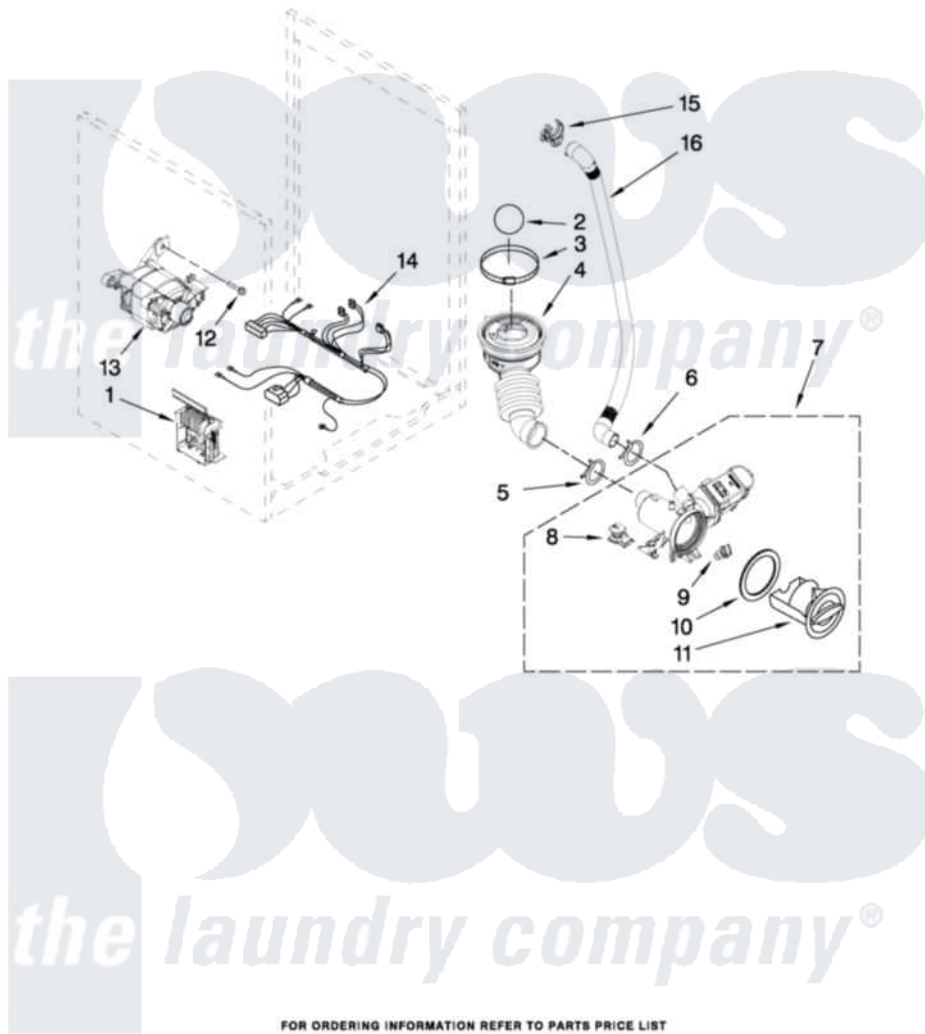

Maytag MHWE550WR01 06 - PUMP AND MOTOR PARTS

PUMP AND MOTOR PARTS

For Models: MHWE550WW01, MHWE550WR01, MHWE550WJ01
(White) (Red) (Oxide)

W10326932

FOR ORDERING INFORMATION REFER TO PARTS PRICE LIST

9

Maytag [Residential Maytag MHWE550WR01 Washer Parts](#) Parts Diagram 06 - PUMP AND MOTOR PARTS
Click on the part number to view part

Item	Original Part Number	Replaced By	Status	Part Description
1	8183196			Motor Control Unit
2	W10121657			Ball
3	8181734	696392		Hose Clamp
4	8181732			Hose, Tub To Pump
5	8181753	285655		Clamp, Hose
6	8181752	3367052		Clamp, Hose
7	8182821	280187		Pump-Water
8	8182820			Grommet, Damper
9	8182816			Grommet, Damper
10	8181736			Seal, Filter Cap
11	8183027			Cap, Filter
12	W10128585			Bolt, Motor
13	8182793			Motor, Drive
14	W10189680			Harness, Motor
15	8182209			Retainer, Drain Hose
16	8181740	W10003250		Hose, Drain-Inner